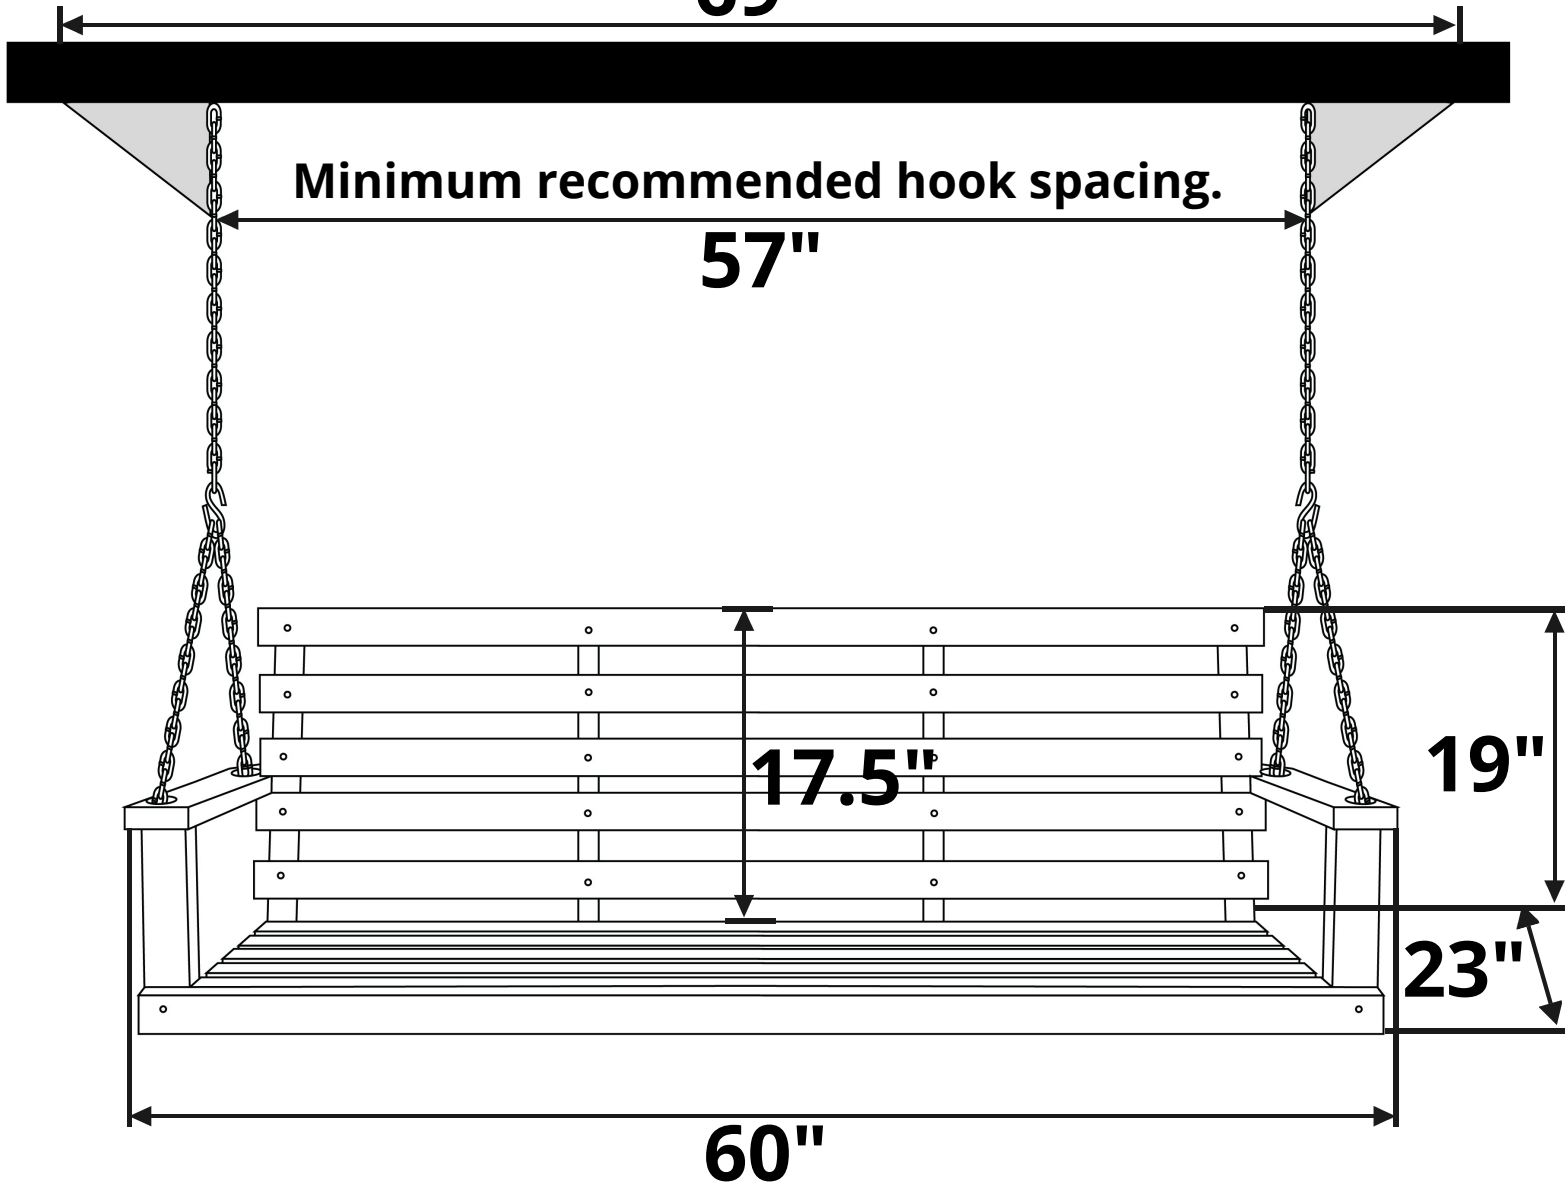

Beecham Swing Co. Flat Bottom Porch Swing Length Option: 5 Foot

Maximum recommended hook spacing.

69"

Minimum recommended hook spacing.

57"

Recommended Seat Cushion Size: 55x15 in.

Product Weight: 30 lbs

Weight Capacity: 500 lbs