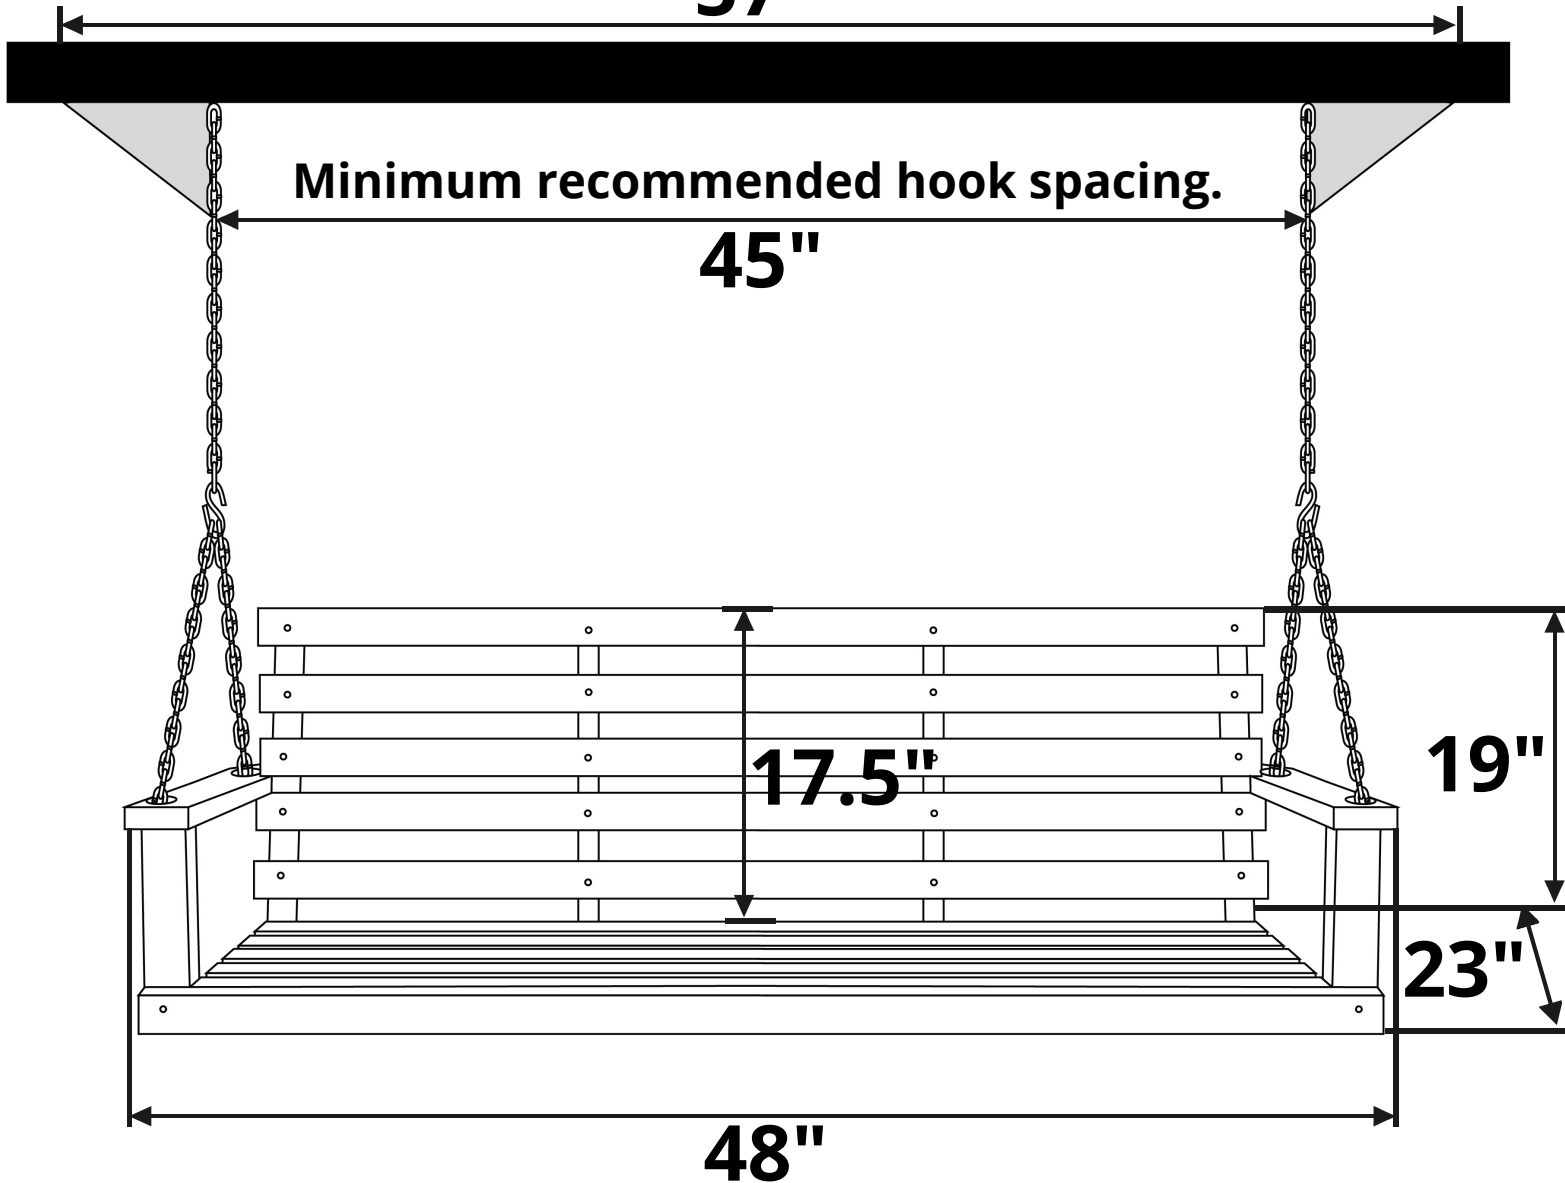

## Length Option: 4 Foot

Maximum recommended hook spacing.

**57"**

Minimum recommended hook spacing.

**45"**

**Recommended Seat Cushion Size: 43x15 in.**

**Product Weight: 25 lbs**

**Weight Capacity: 500 lbs**