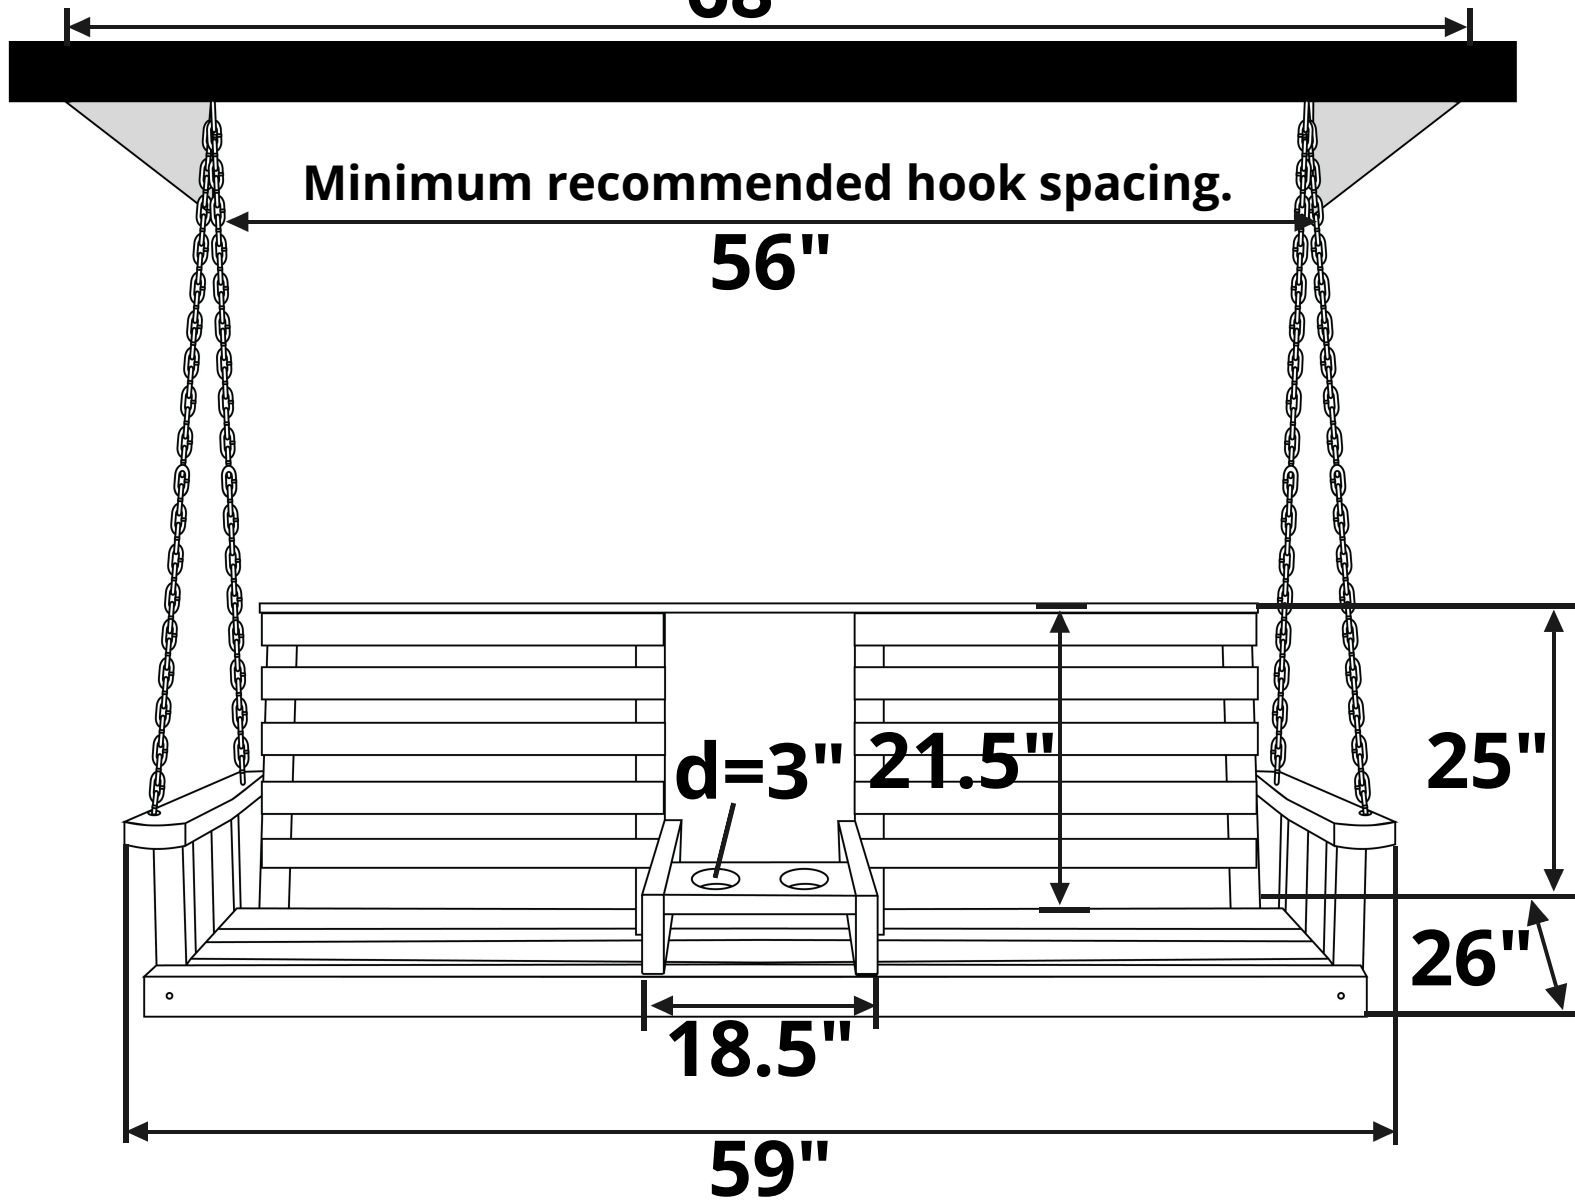

Beecham Swing Co. Drink Cupholder Console Porch Swing

Maximum recommended hook spacing.

68"

Minimum recommended hook spacing.

56"

Recommended Seat Cushion Size: 55x18 in.

Product Weight: 48 lbs

Weight Capacity: 500 lbs