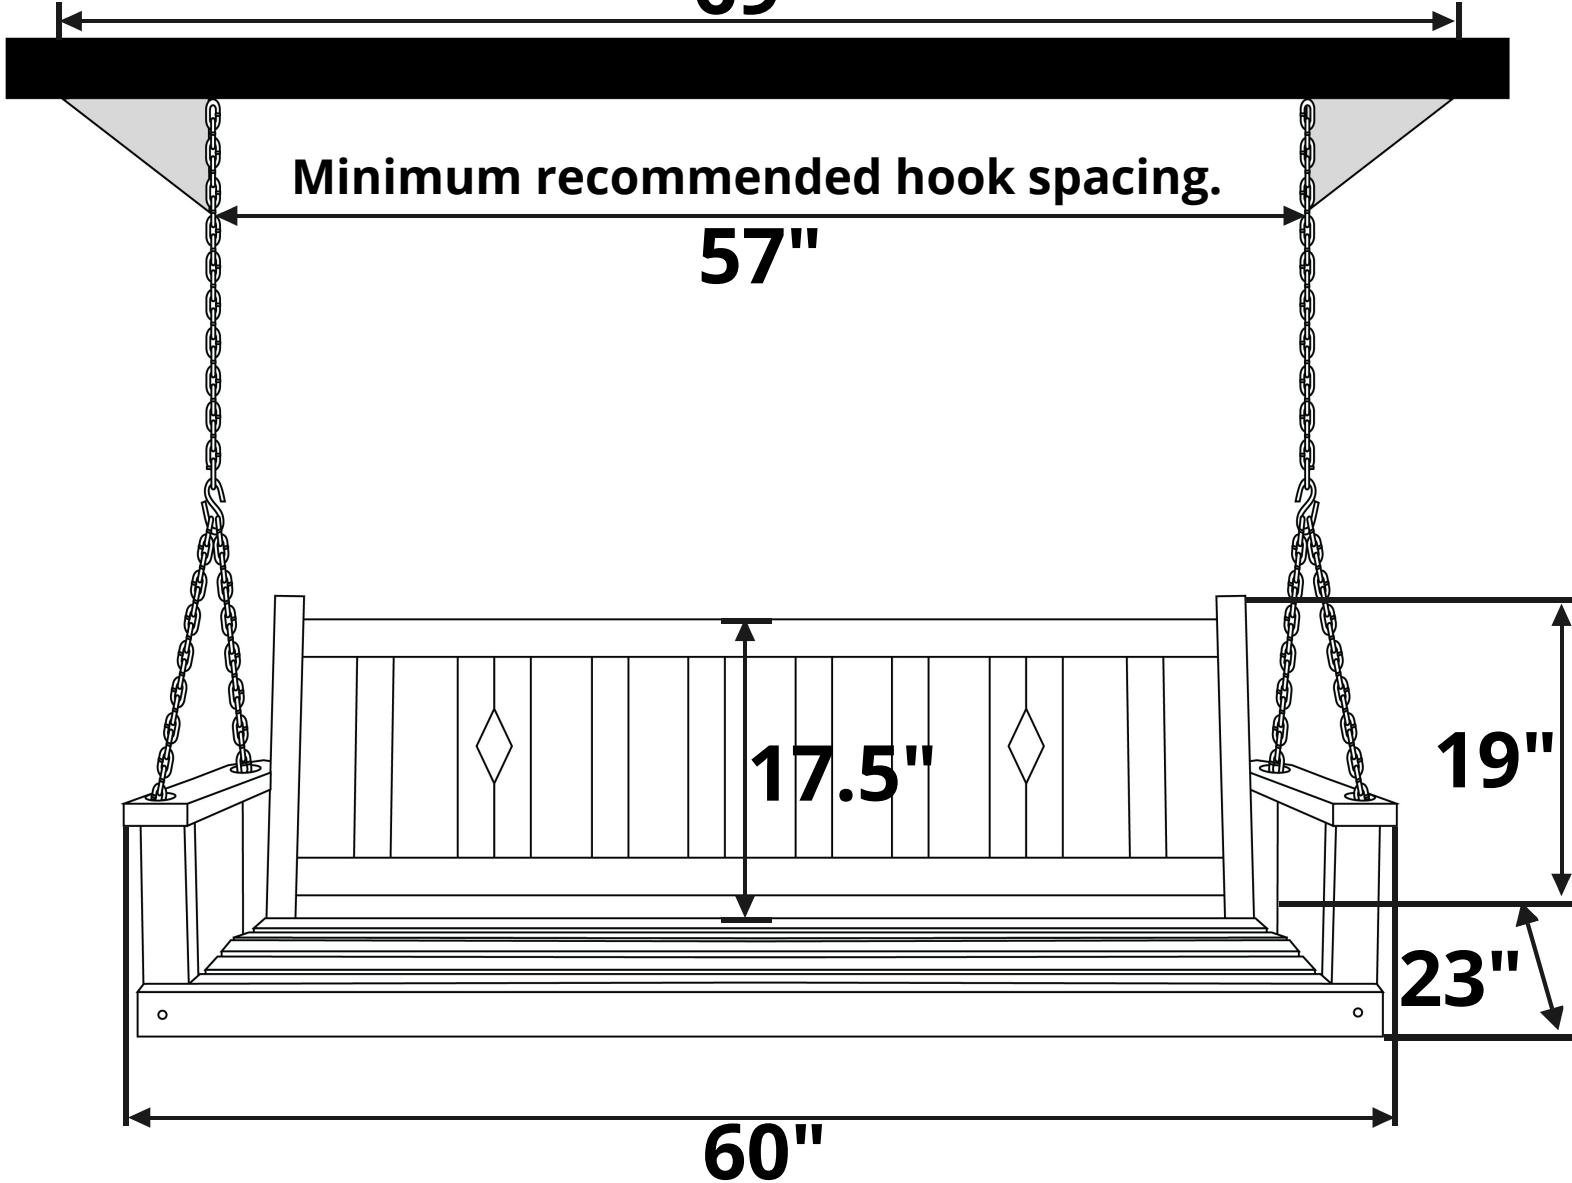

Beecham Swing Co. Diamond Back Porch Swing

Length Option: 5 Foot

Maximum recommended hook spacing.

69"

Minimum recommended hook spacing.

57"

Recommended Seat Cushion Size: 55x15 in.

Product Weight: 40 lbs

Weight Capacity: 500 lbs