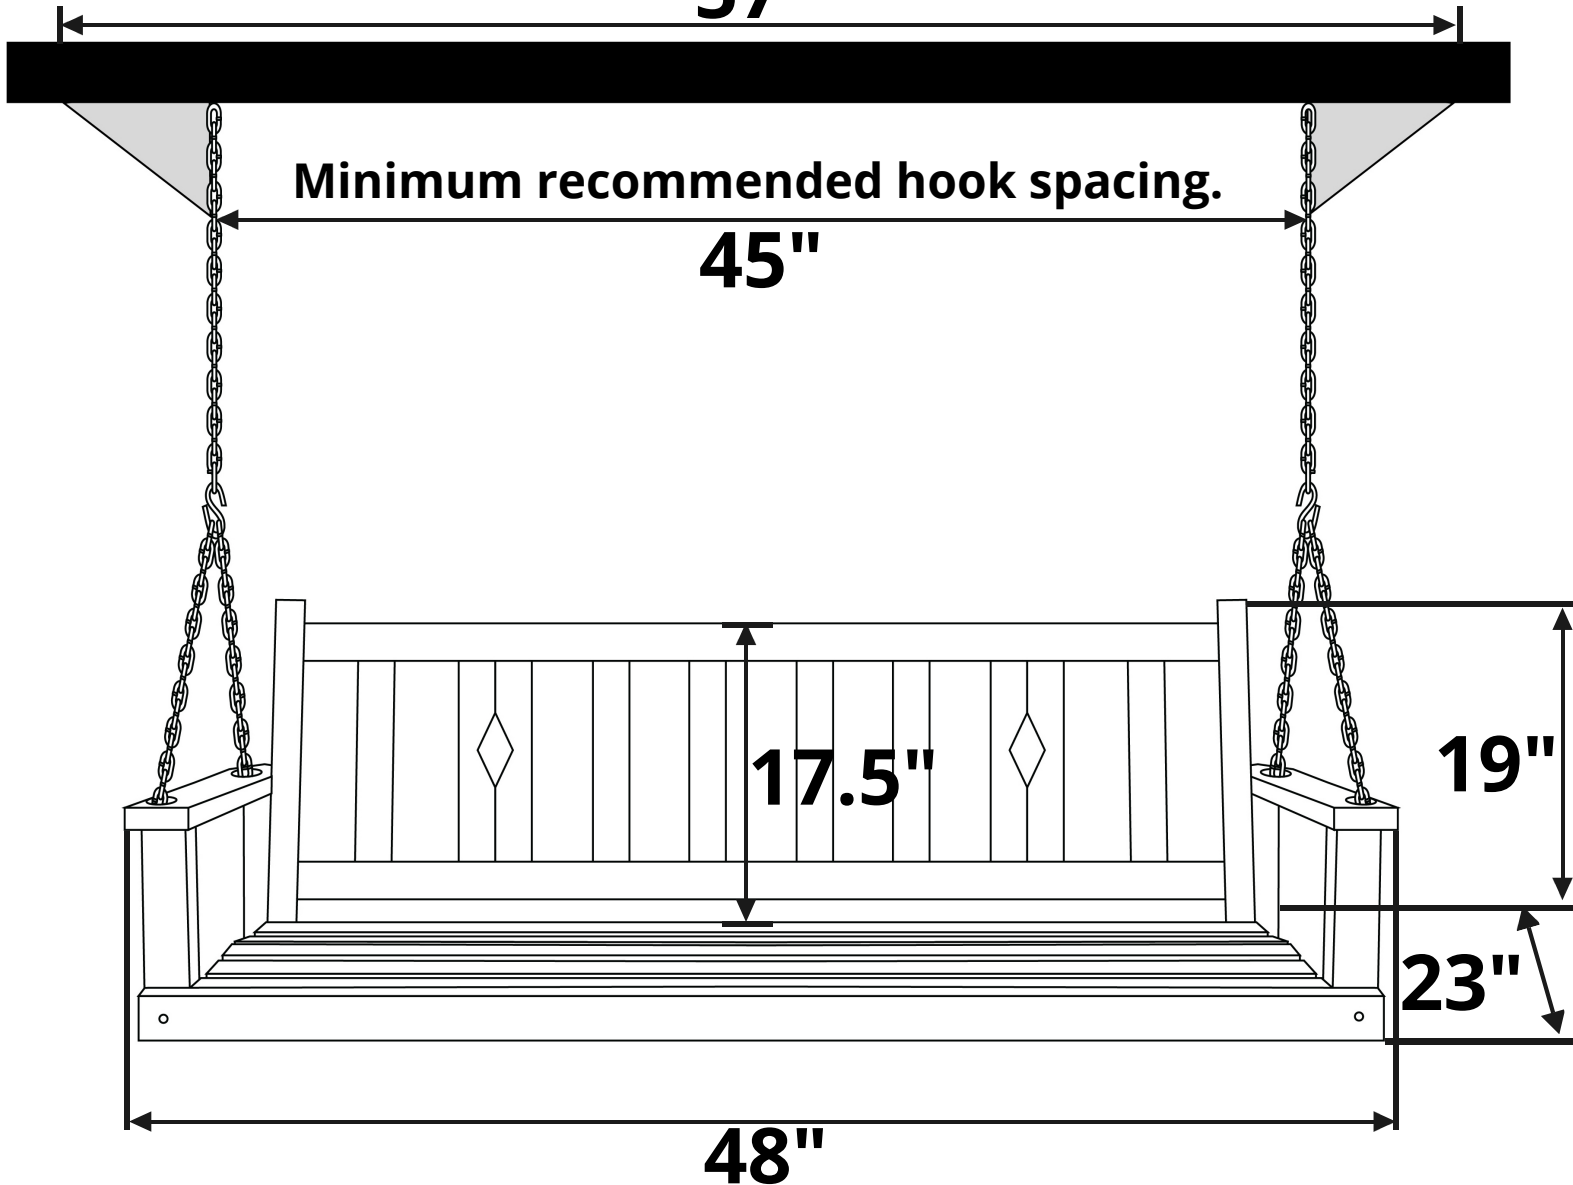

Beecham Swing Co. Diamond Back Porch Swing Length Option: 4 Foot

Maximum recommended hook spacing.

57"

Minimum recommended hook spacing.

45"

Recommended Seat Cushion Size: 43x15 in.

Product Weight: 35 lbs

Weight Capacity: 500 lbs