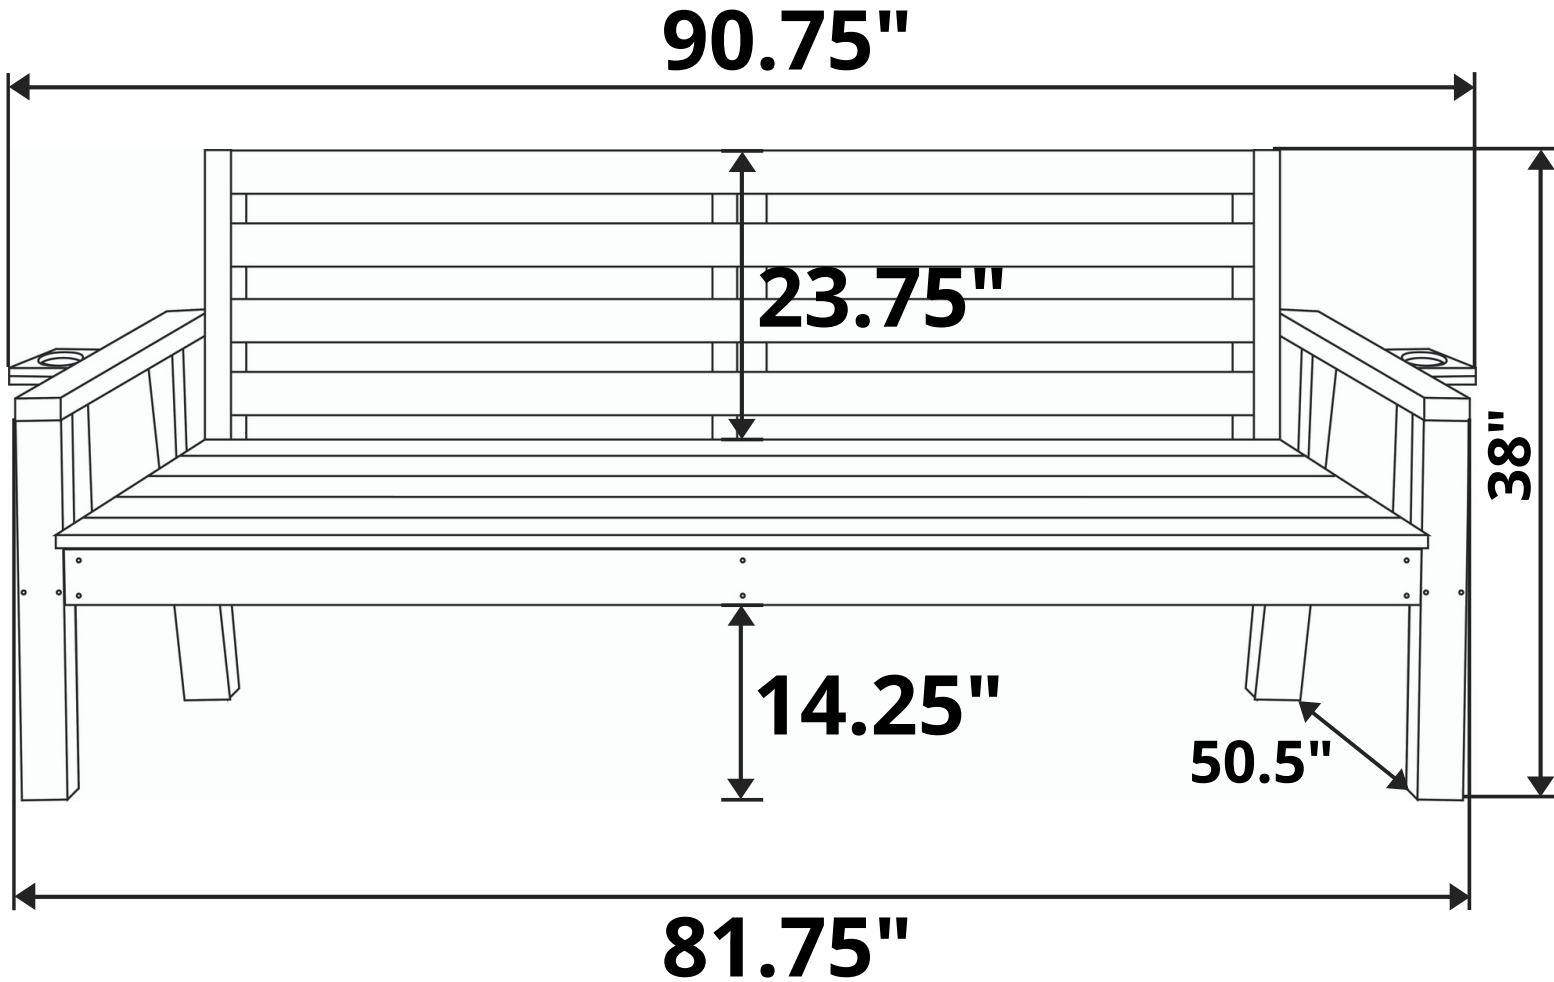

Breezy Acres Waterford Patio Daybed
Length Option: Twin

Recommended Seat Cushion Size: 75x39 in.
Product Weight: 146 lbs
Weight Capacity: 800 lbs