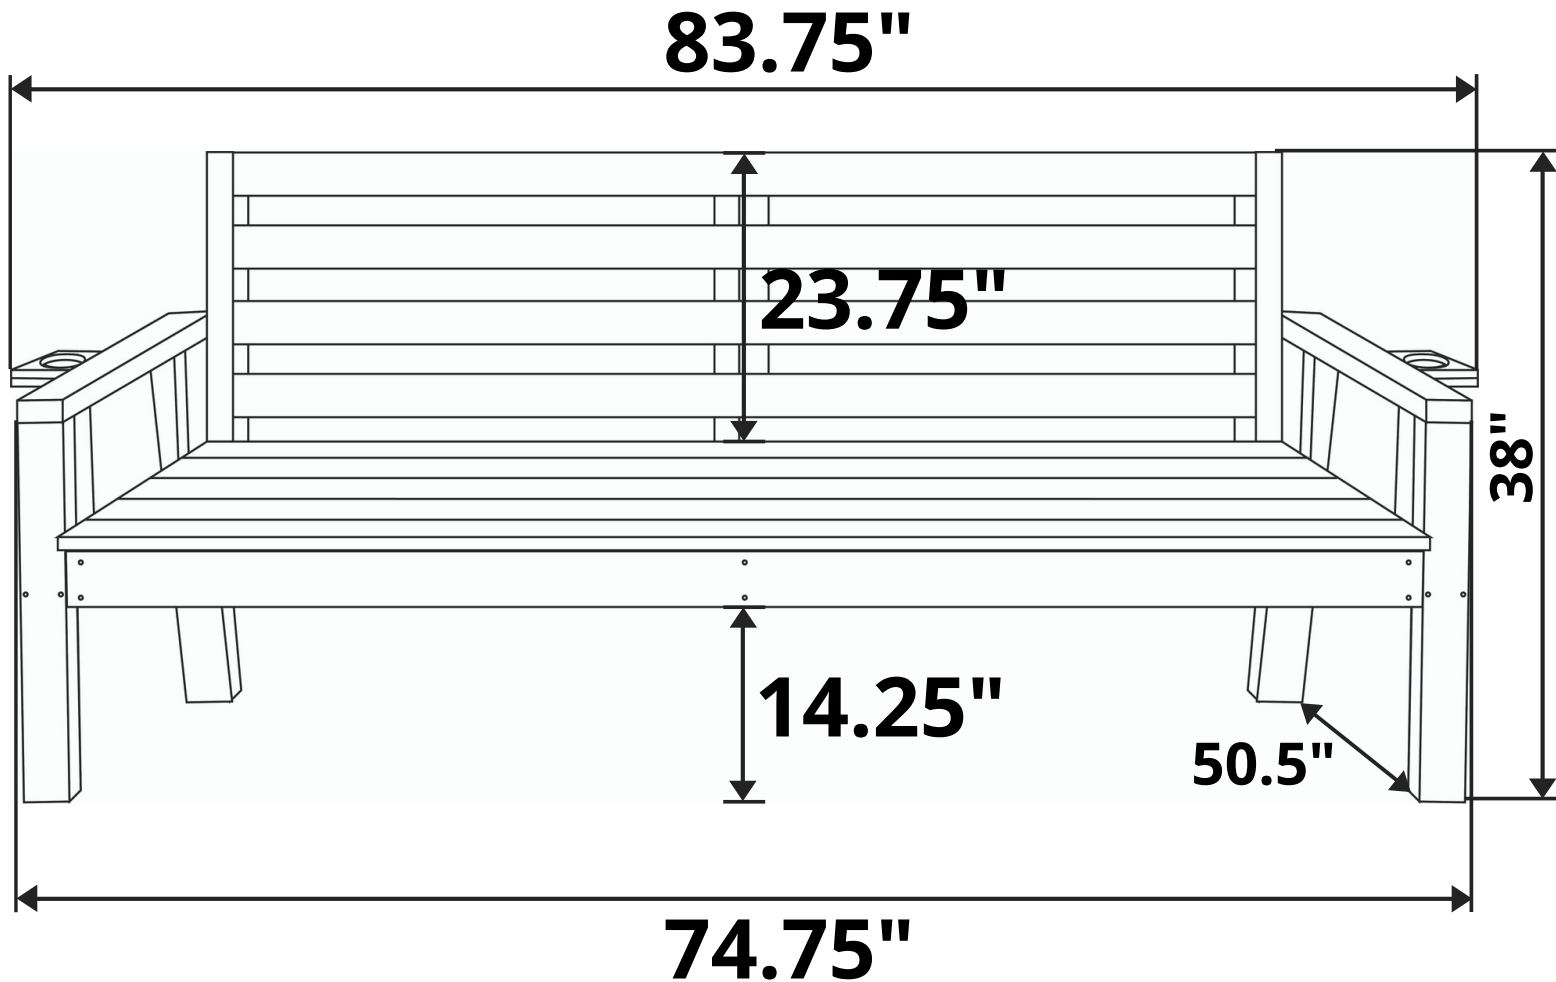

Breezy Acres Waterford Patio Daybed

Length Option: 6 Foot

Recommended Seat Cushion Size: 68x39 in.

Product Weight: 143 lbs

Weight Capacity: 800 lbs