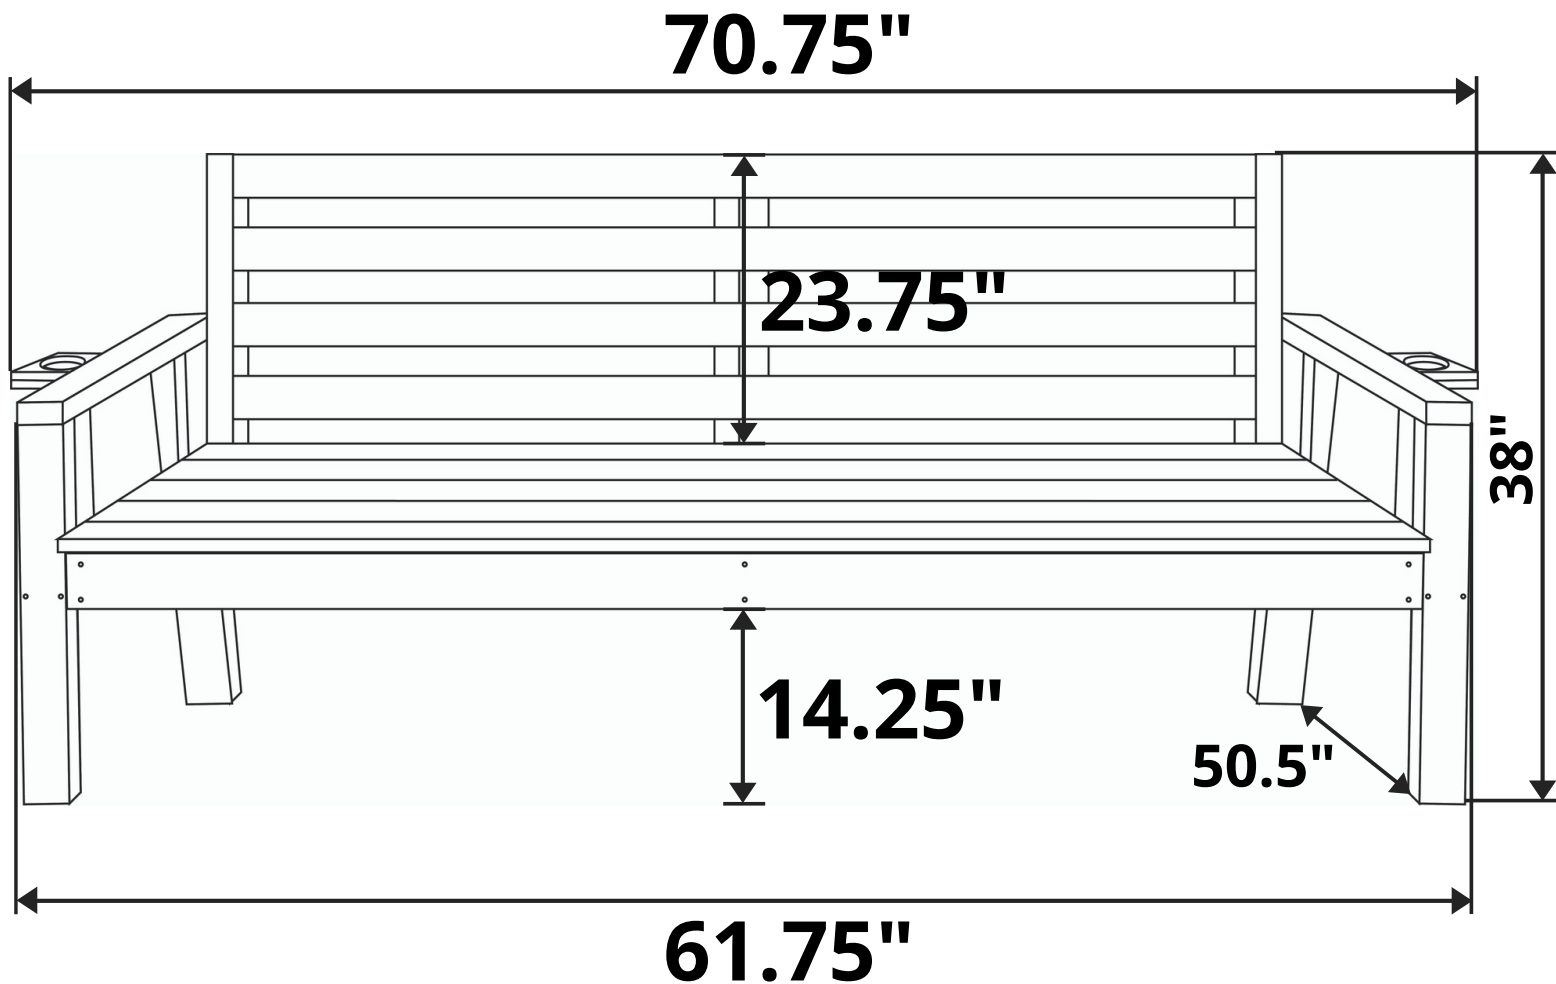

Breezy Acres Waterford Patio Daybed

Length Option: 5 Foot

Recommended Seat Cushion Size: 55x39 in.

Product Weight: 129 lbs

Weight Capacity: 800 lbs