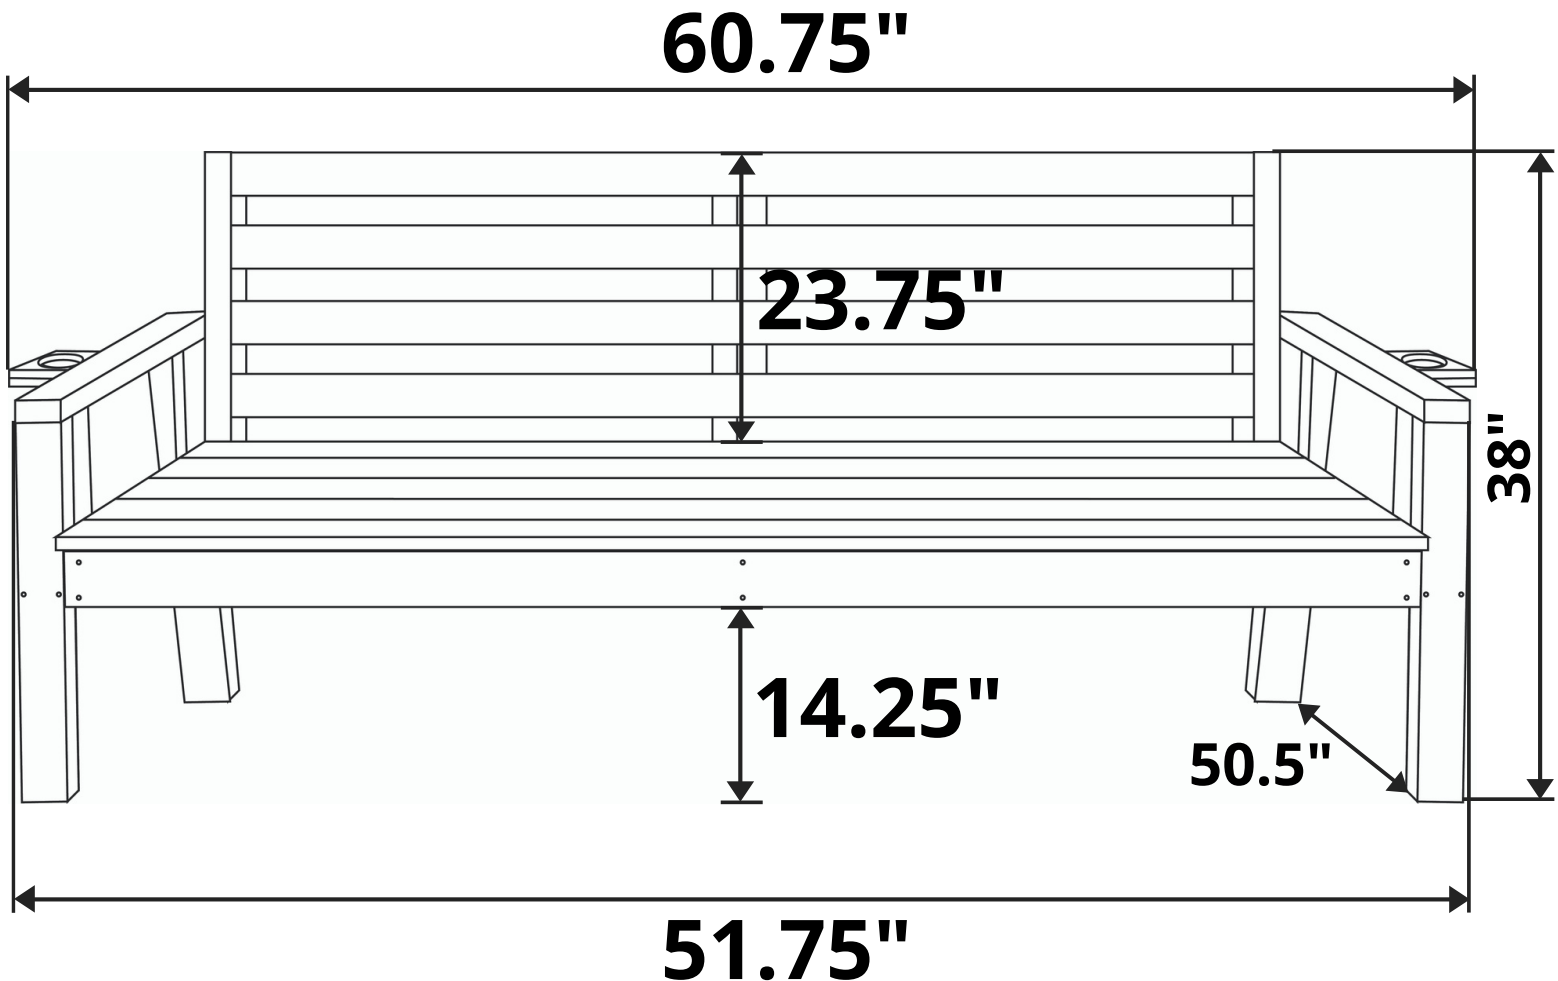

# Breezy Acres Waterford Patio Daybed

Length Option: 4 Foot

**Recommended Seat Cushion Size: 45x39 in.**

**Product Weight: 118 lbs**

**Weight Capacity: 800 lbs**