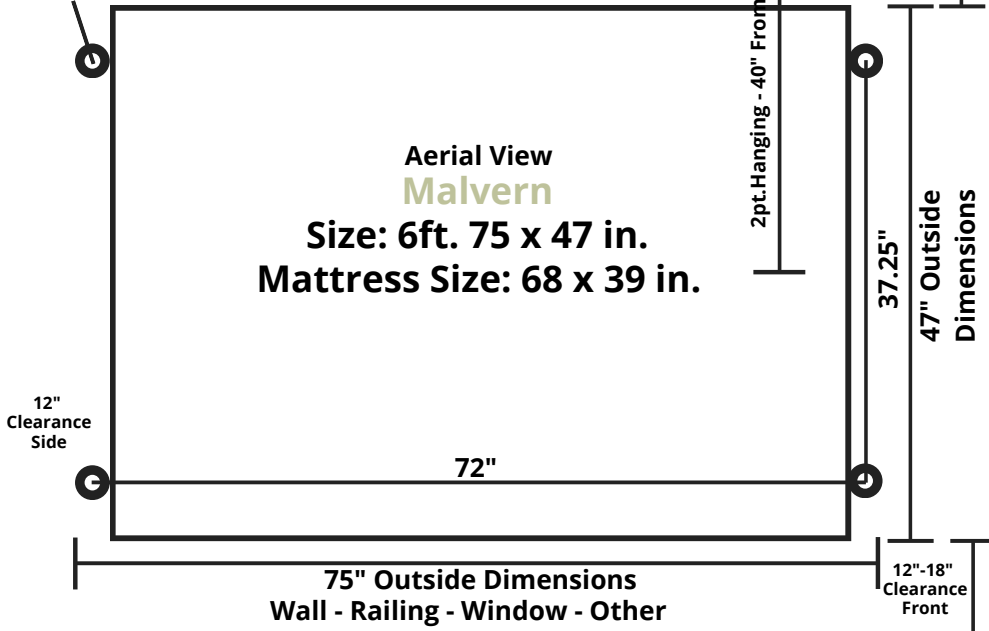

Wall - Railing - Window - Other

The circles indicate where the rope/chain attach to the bed. You will need to match these dimensions on your ceiling and into support beam with hooks.

Wall - Railing - Window - Other

The circles indicate where the rope/chain attach to the bed. You will need to match these dimensions on your ceiling and into support beam with hooks.

Wall - Railing - Window - Other

The circles indicate where the rope/chain attach to the bed. You will need to match these dimensions on your ceiling and into support beam with hooks.

Wall - Railing - Window - Other

The circles indicate where the rope/chain attach to the bed. You will need to match these dimensions on your ceiling and into support beam with hooks.