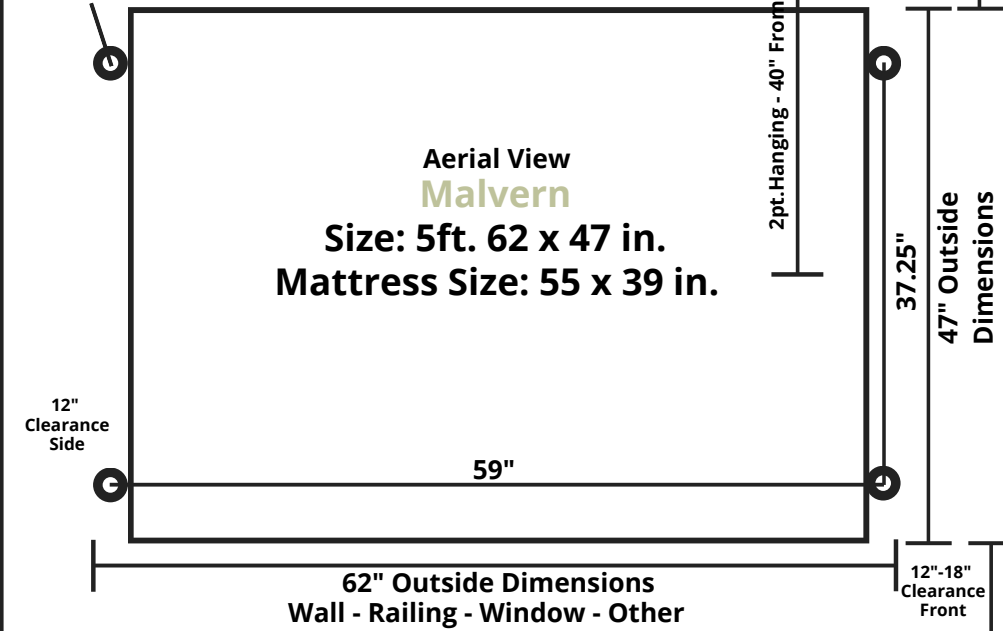

Wall - Railing - Window - Other

The circles indicate where the rope/chain attach to the bed. You will need to match these dimensions on your ceiling and into support beam with hooks.

Wall - Railing - Window - Other

The circles indicate where the rope/chain attach to the bed. You will need to match these dimensions on your ceiling and into support beam with hooks.

Wall - Railing - Window - Other

The circles indicate where the rope/chain attach to the bed. You will need to match these dimensions on your ceiling and into support beam with hooks.

Wall - Railing - Window - Other

The circles indicate where the rope/chain attach to the bed. You will need to match these dimensions on your ceiling and into support beam with hooks.