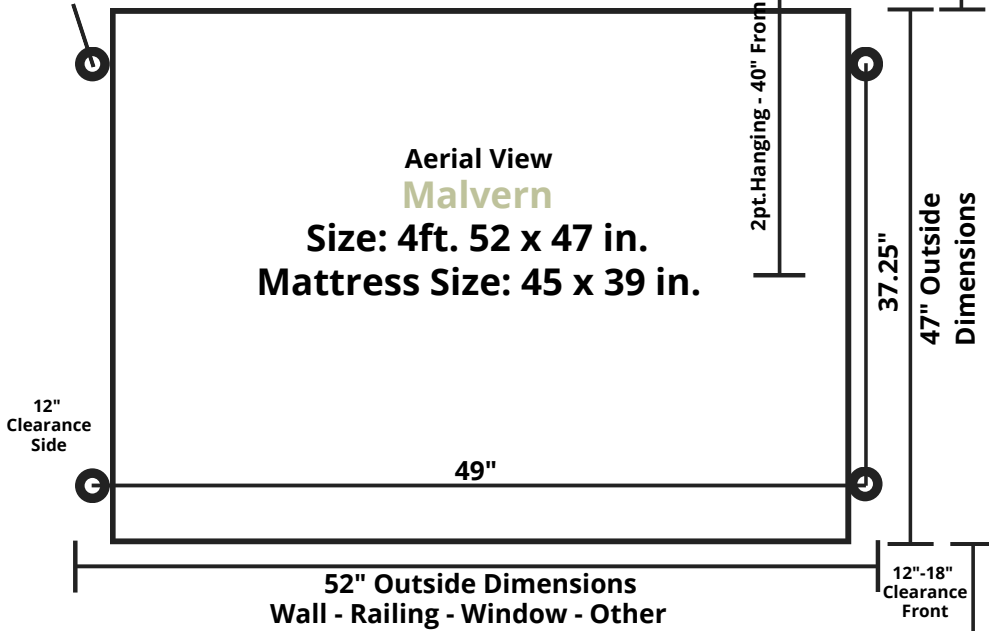

Wall - Railing - Window - Other

The circles indicate where the rope/chain attach to the bed. You will need to match these dimensions on your ceiling and into support beam with hooks.

Wall - Railing - Window - Other

The circles indicate where the rope/chain attach to the bed. You will need to match these dimensions on your ceiling and into support beam with hooks.

Wall - Railing - Window - Other

The circles indicate where the rope/chain attach to the bed. You will need to match these dimensions on your ceiling and into support beam with hooks.

Wall - Railing - Window - Other

The circles indicate where the rope/chain attach to the bed. You will need to match these dimensions on your ceiling and into support beam with hooks.