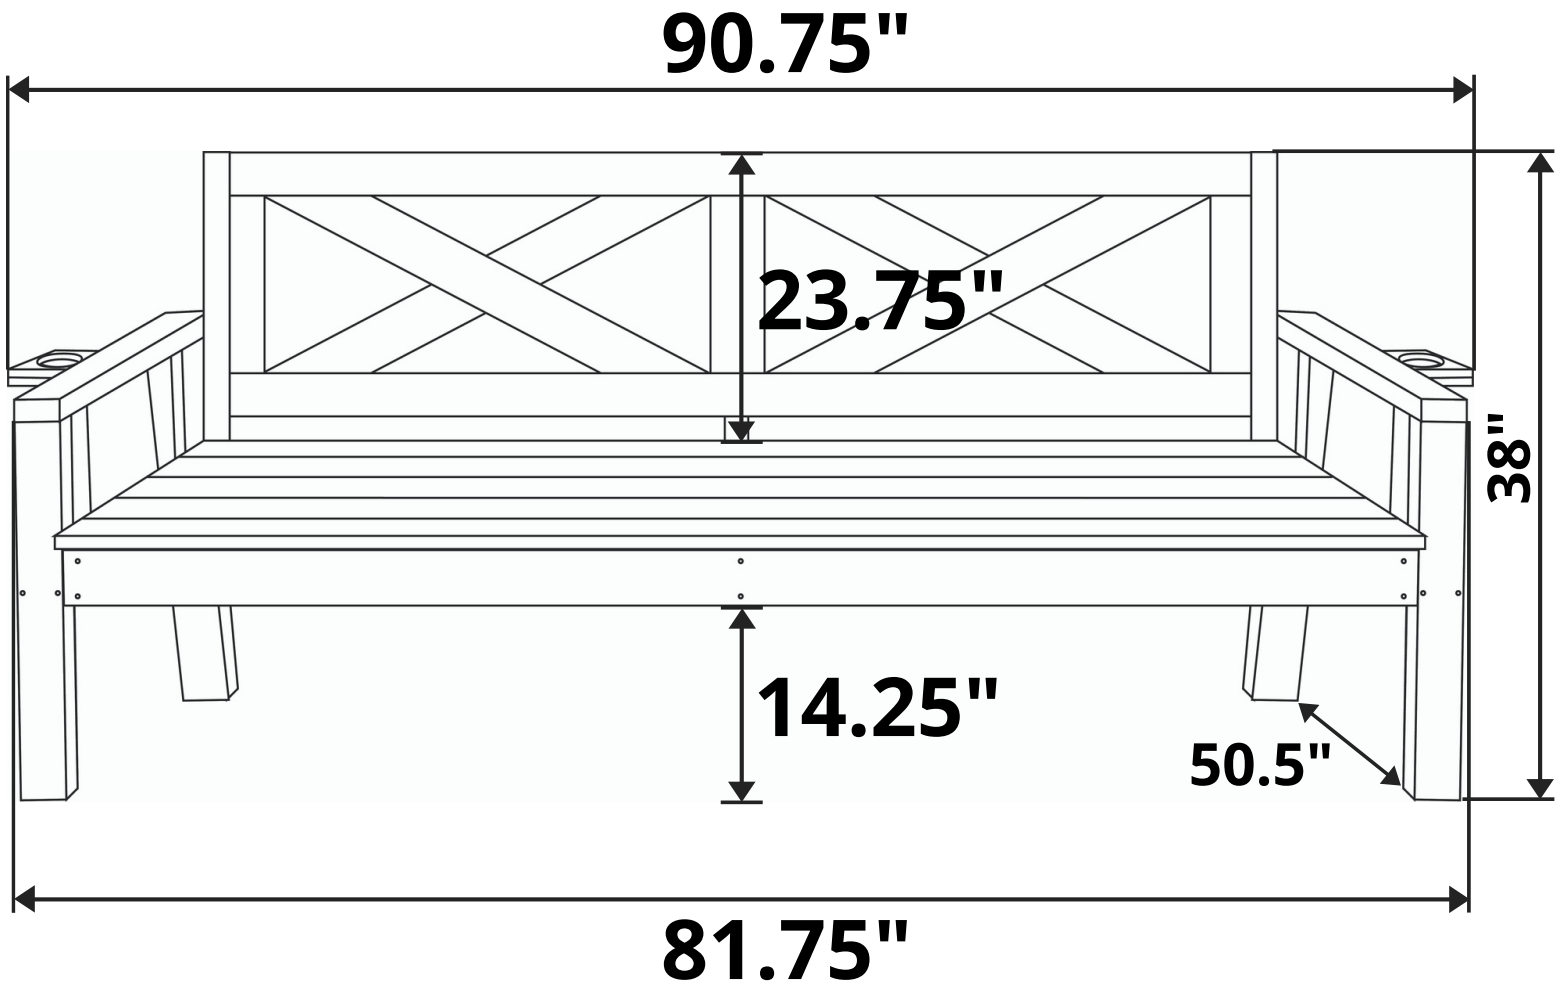

Breezy Acres Malvern Patio Daybed
Length Option: Twin

Recommended Seat Cushion Size: 75x39 in.
Product Weight: 146 lbs
Weight Capacity: 800 lbs