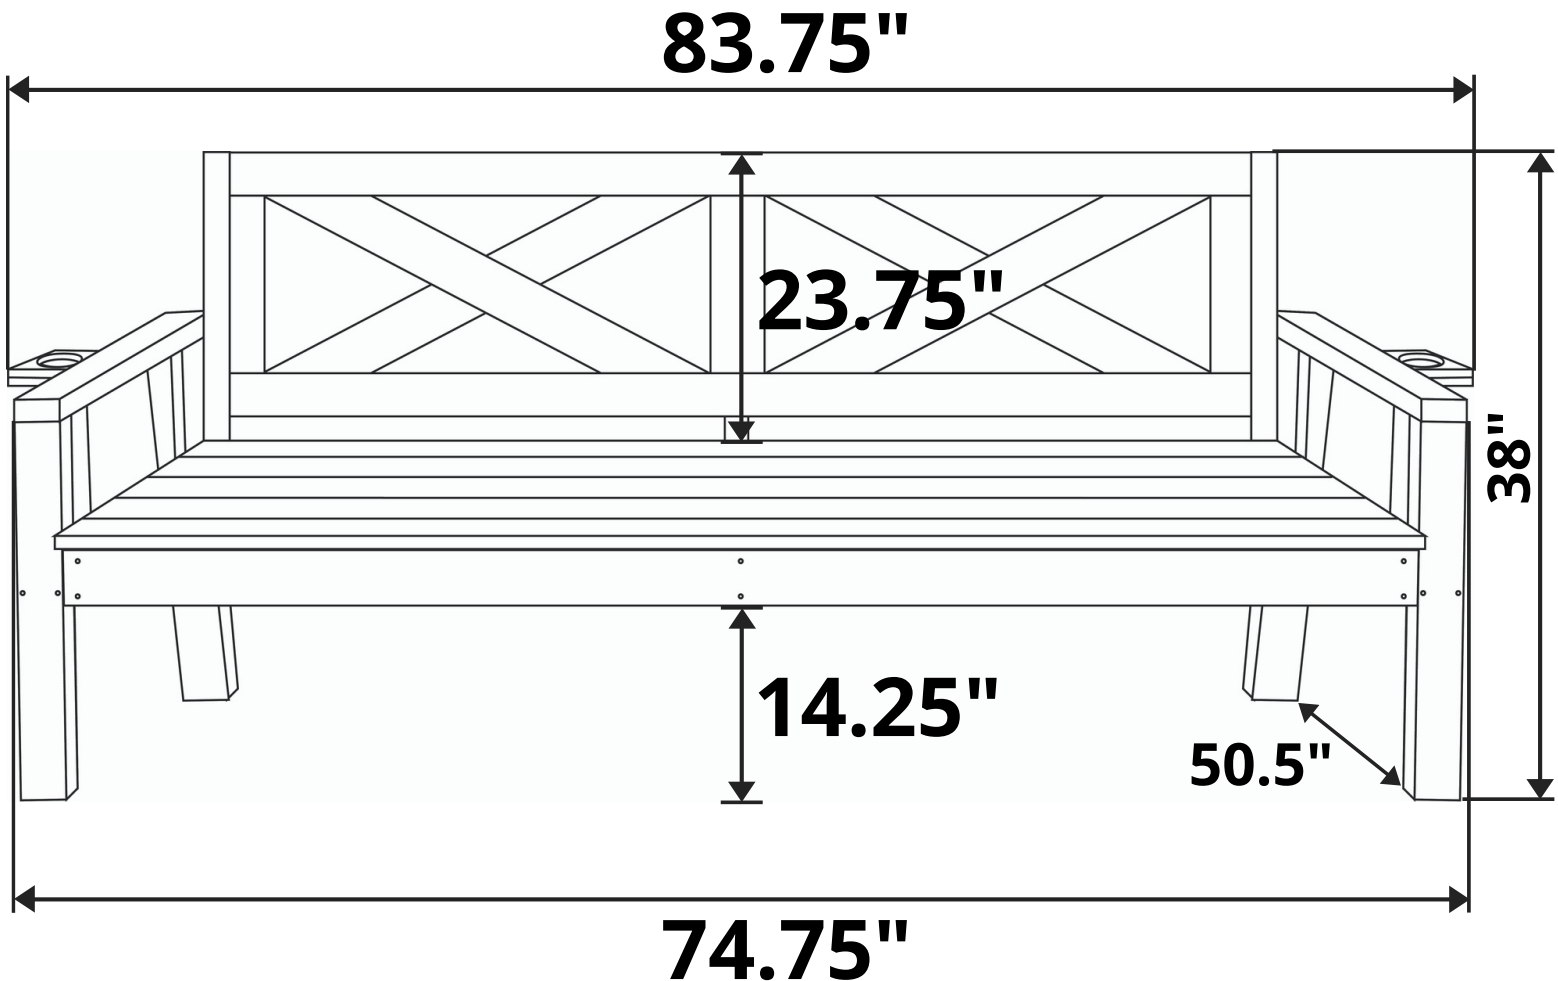

Breezy Acres Malvern Patio Daybed

Length Option: 6 Foot

Recommended Seat Cushion Size: 68x39 in.

Product Weight: 143 lbs

Weight Capacity: 800 lbs