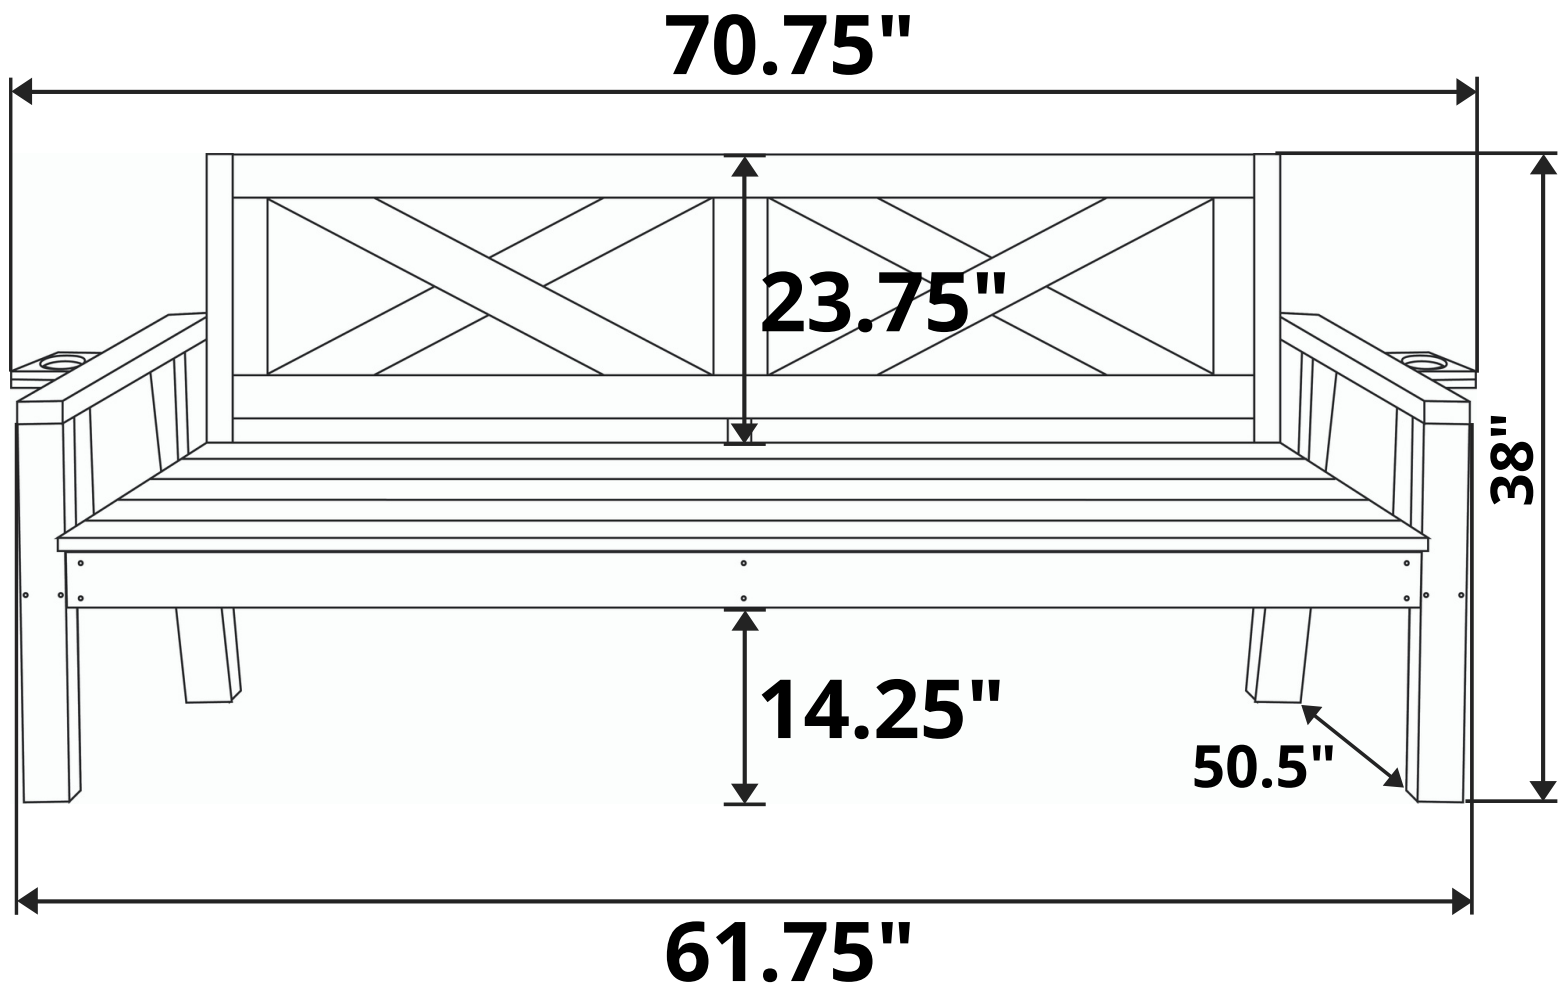

# Breezy Acres Malvern Patio Daybed

Length Option: 5 Foot

**Recommended Seat Cushion Size: 55x39 in.**

**Product Weight: 129 lbs**

**Weight Capacity: 800 lbs**