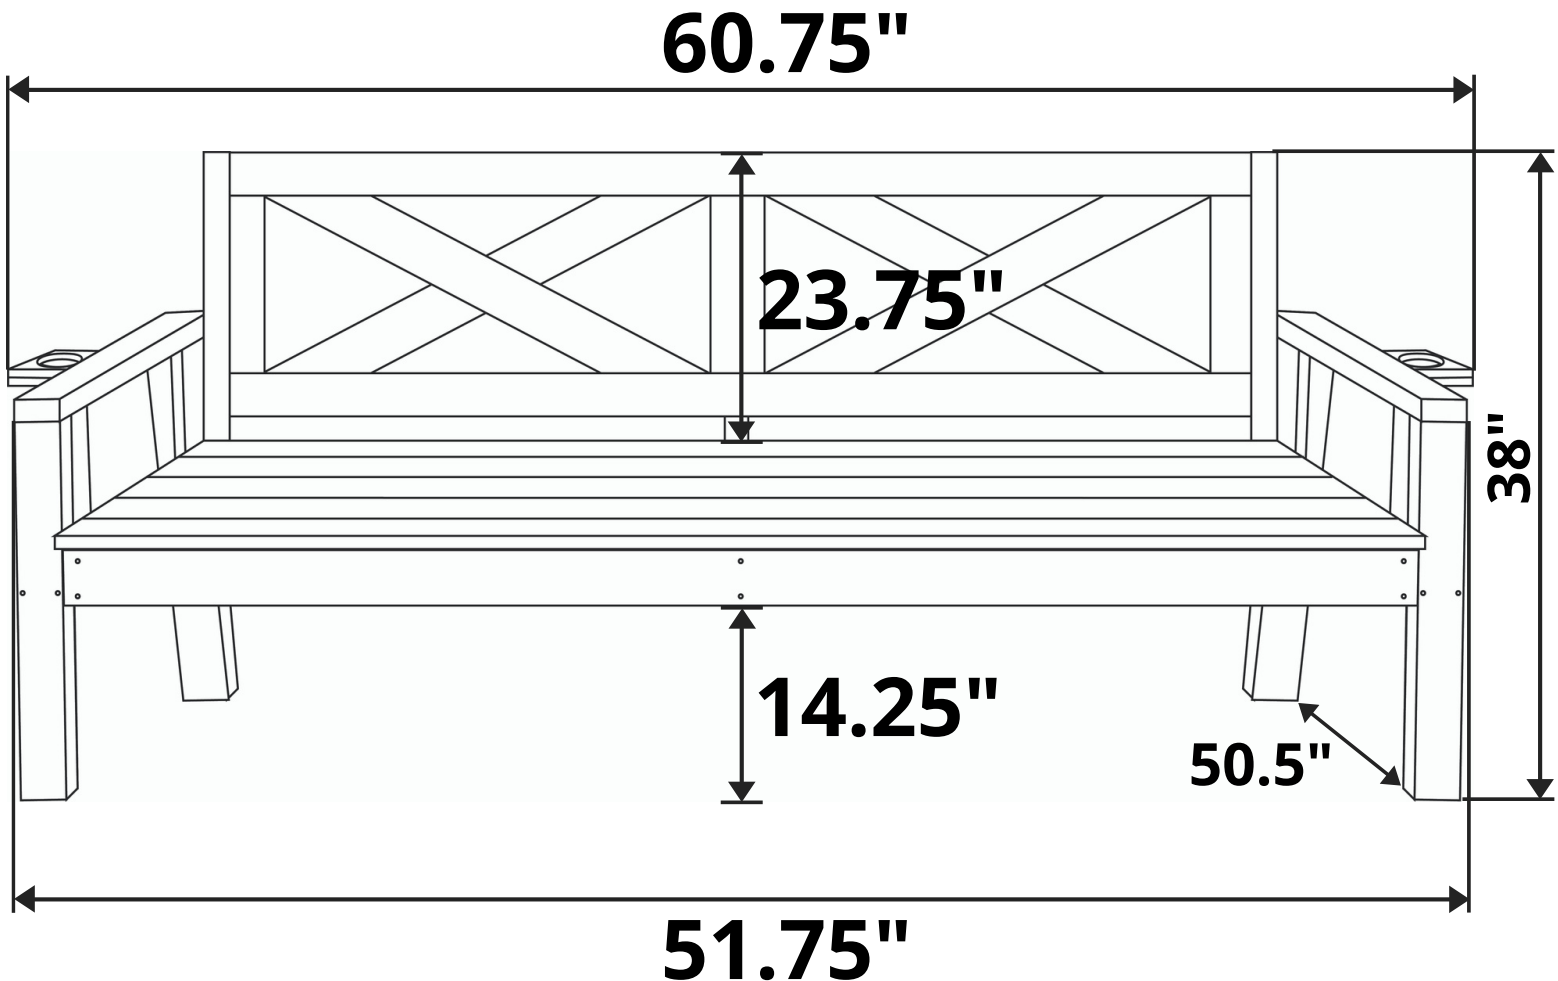

Breezy Acres Malvern Patio Daybed

Length Option: 4 Foot

Recommended Seat Cushion Size: 45x39 in.

Product Weight: 118 lbs

Weight Capacity: 800 lbs