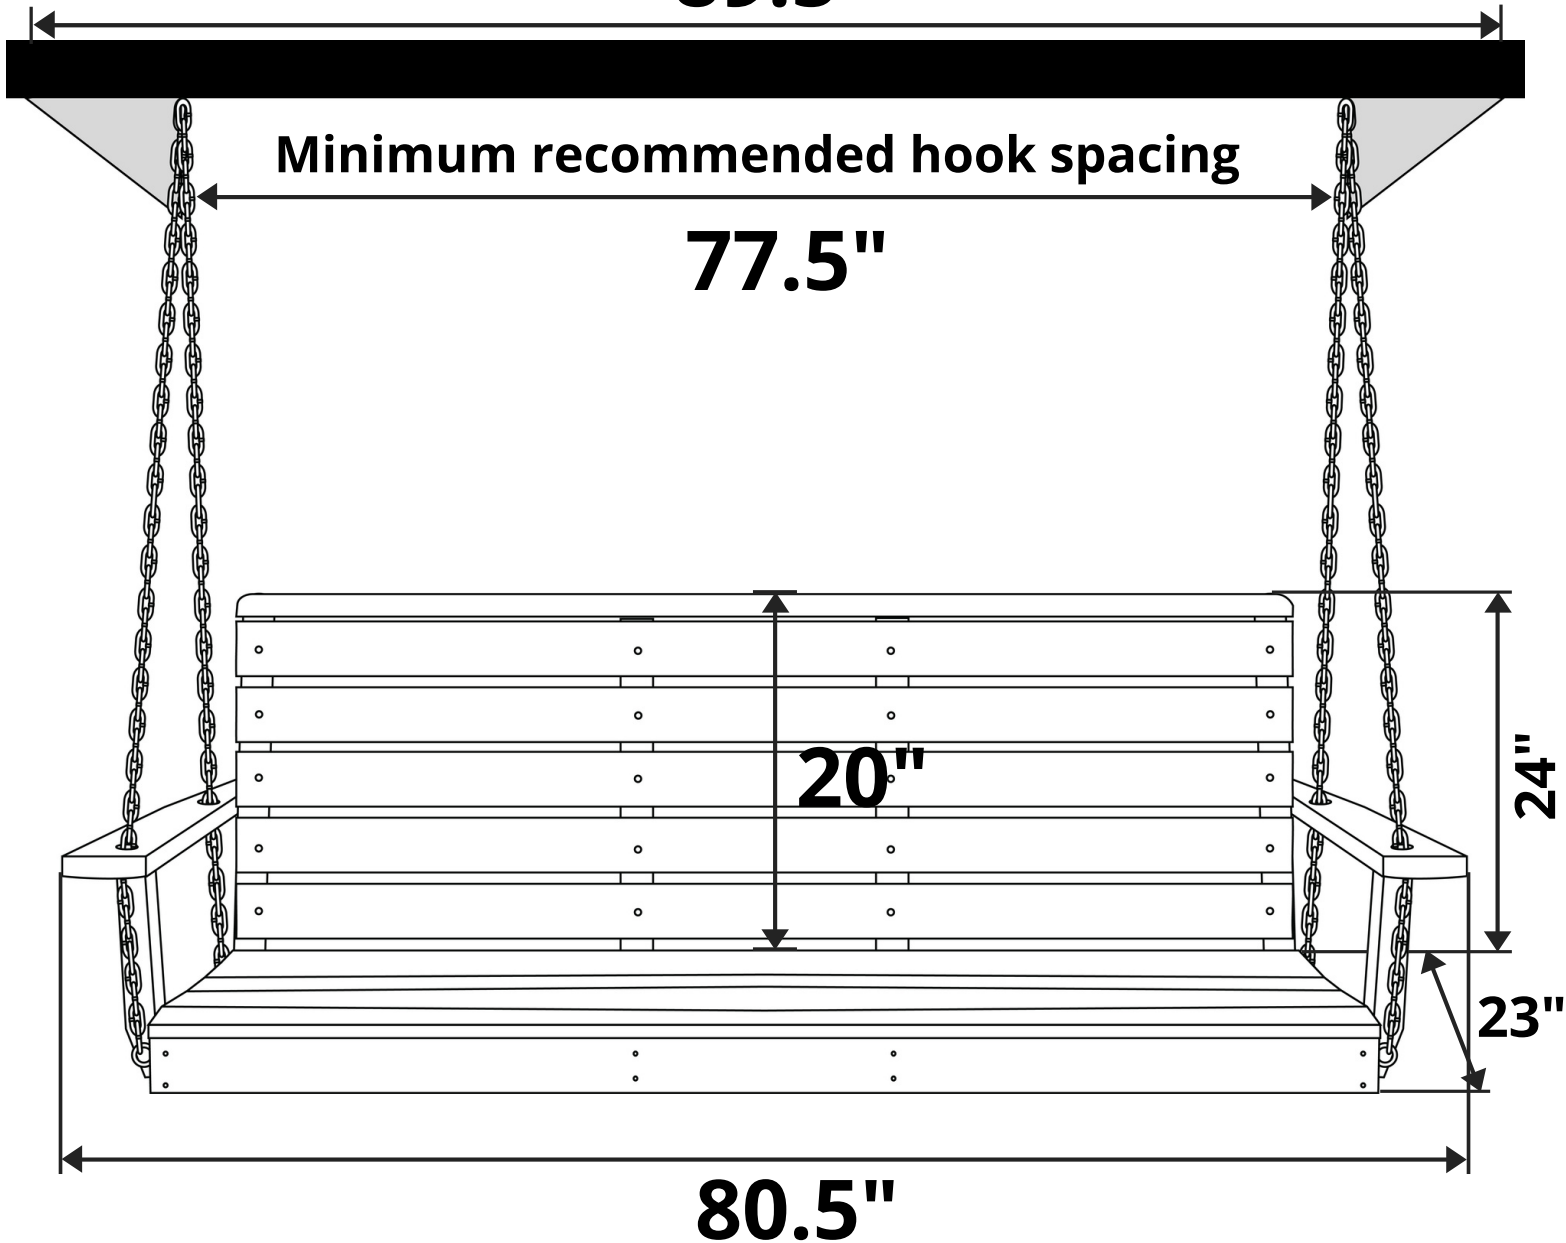

All Things Cedar Bristol Red Cedar Porch Swing

Length Option: 6 Foot

Maximum recommended hook spacing

89.5"

Minimum recommended hook spacing

77.5"

Recommended Seat Cushion Size: 70x19 in.

Product Weight: 44 lbs

Weight Capacity: 500 lbs