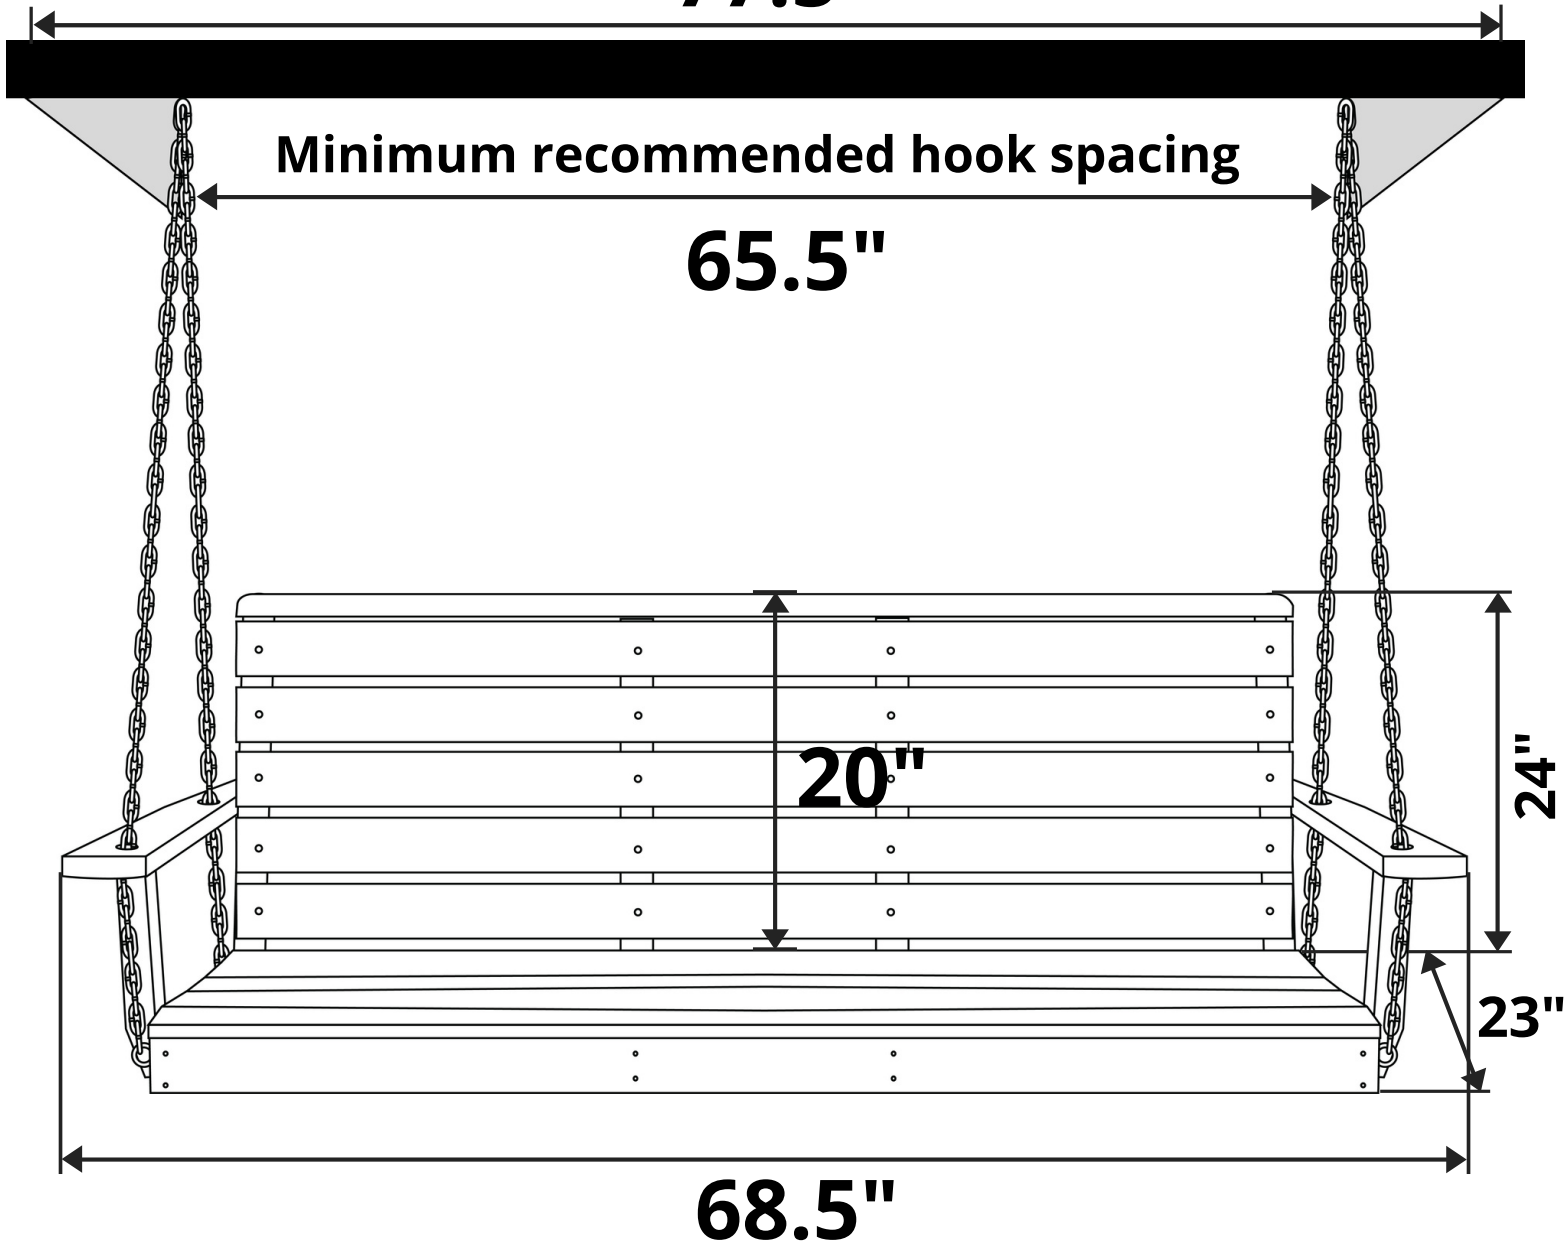

All Things Cedar Bristol Red Cedar Porch Swing

Length Option: 5 Foot

Maximum recommended hook spacing

77.5"

Minimum recommended hook spacing

65.5"

Recommended Seat Cushion Size: 58x19 in.

Product Weight: 39 lbs

Weight Capacity: 500 lbs