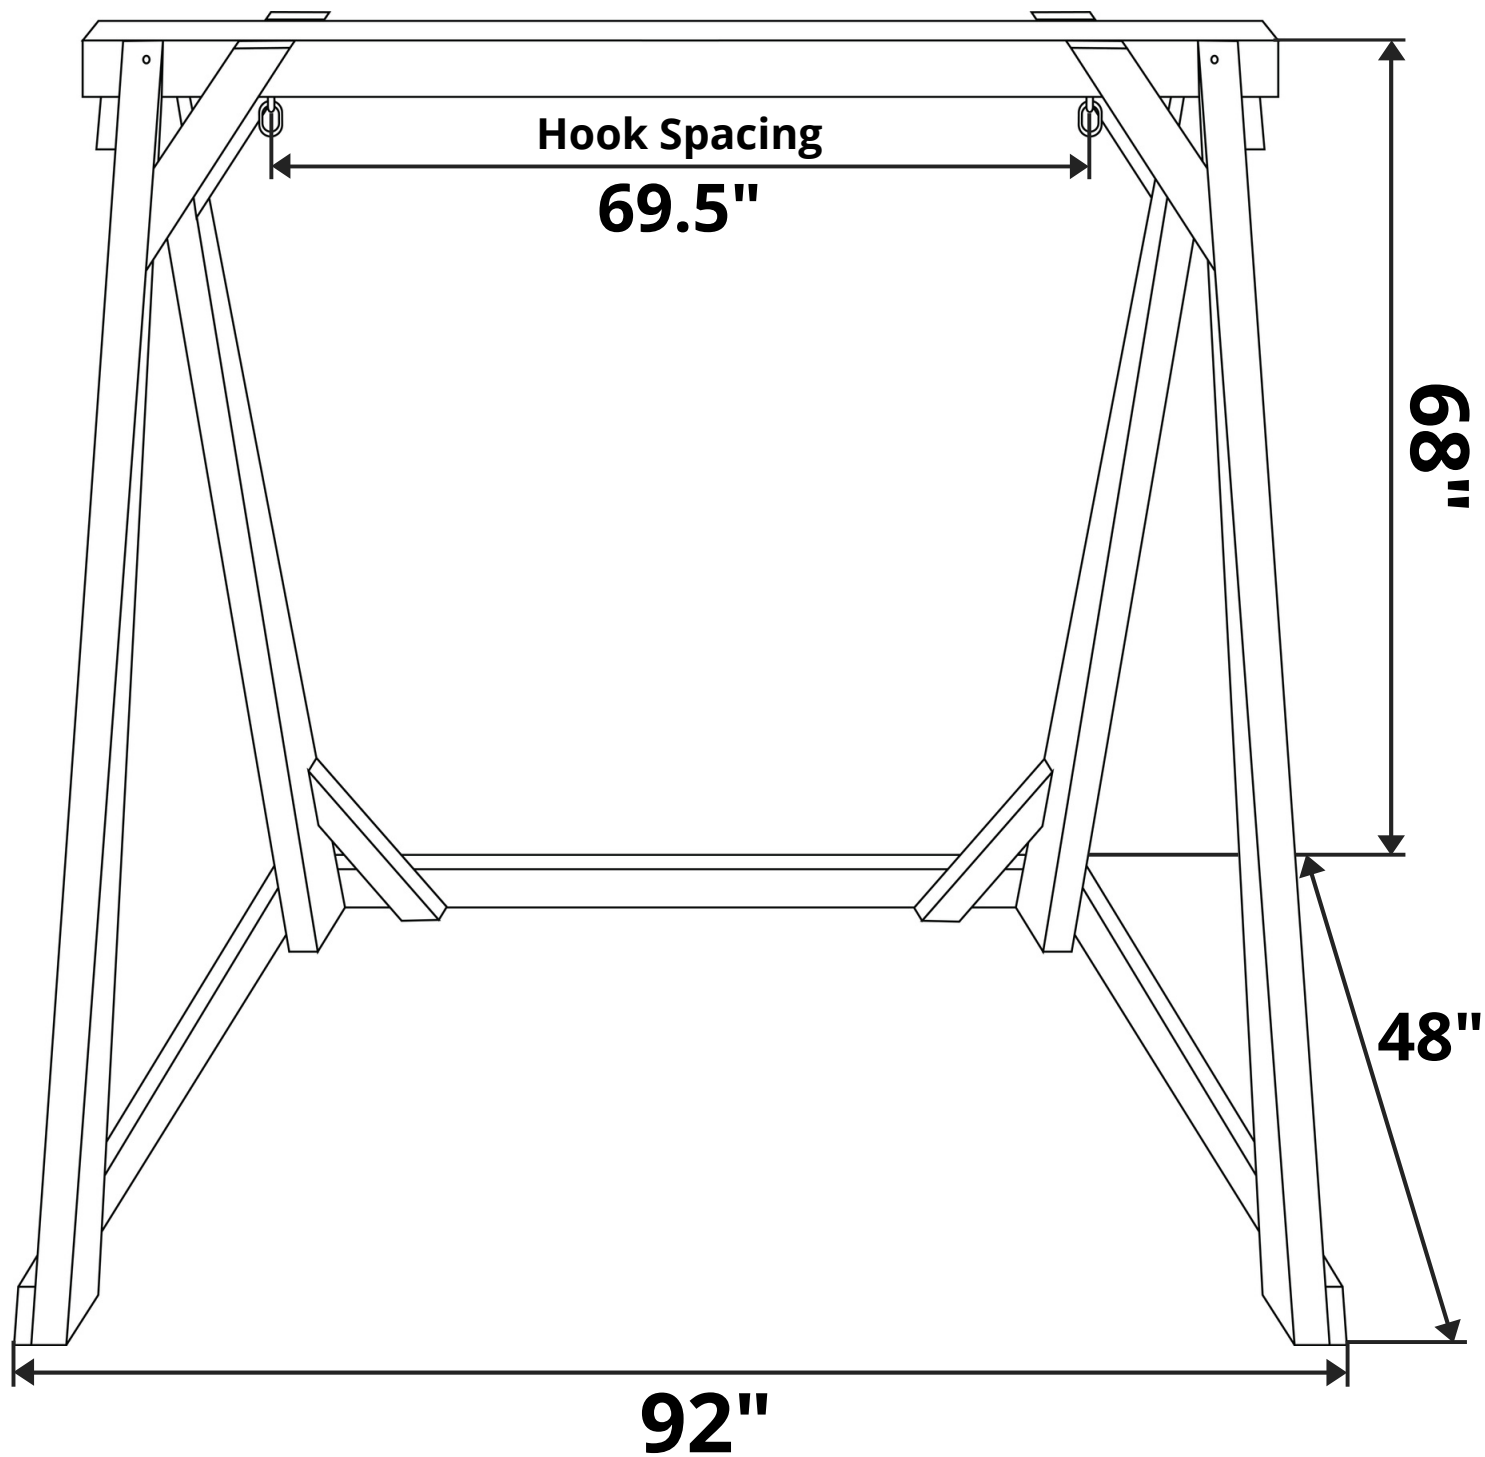

All Things Cedar A-Frame Red Cedar Swing Stand

Size: 7 Foot

Accommodates Up to 80 in. Swing

Product Weight: 46 lbs

Weight Capacity: 500 lbs