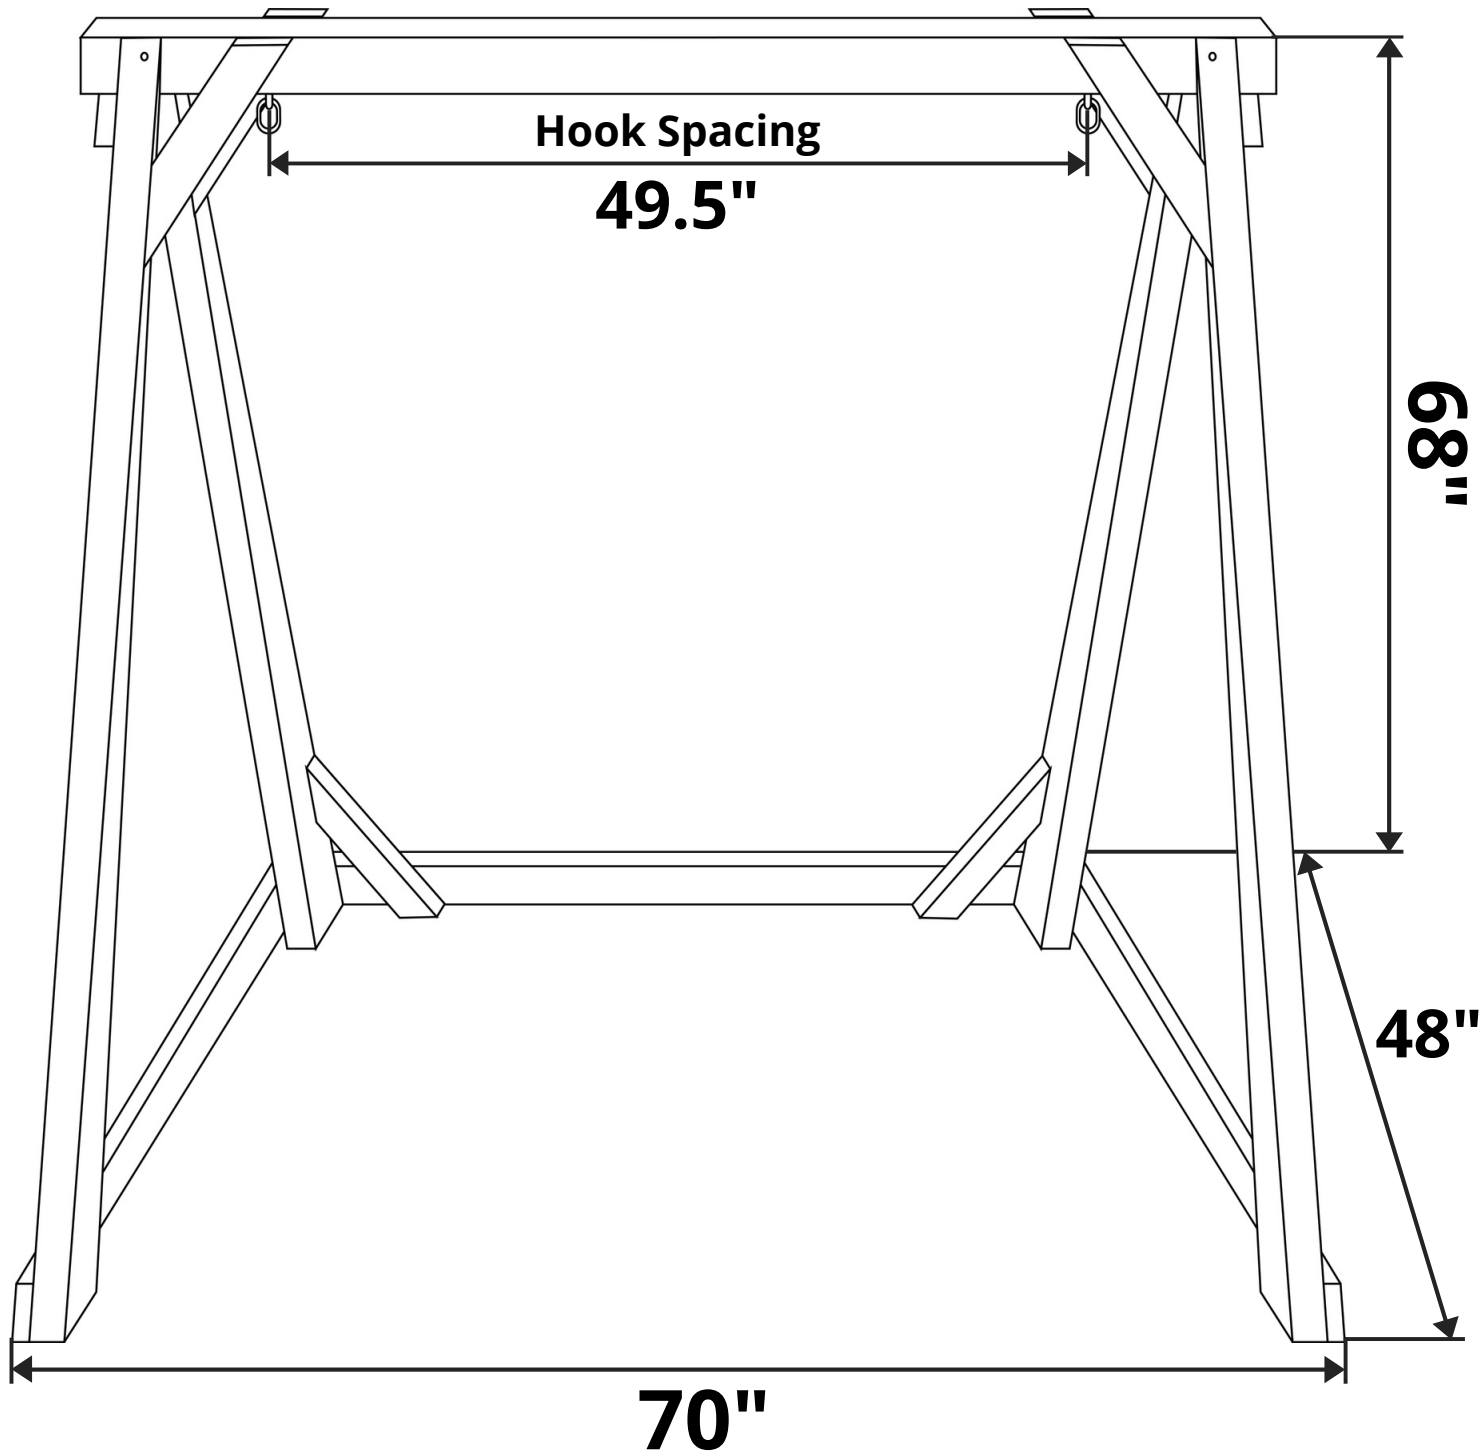

All Things Cedar A-Frame Red Cedar Swing Stand

Size: 4 Foot

Accommodates Up to 60 in. Swing

Product Weight: 37 lbs

Weight Capacity: 500 lbs