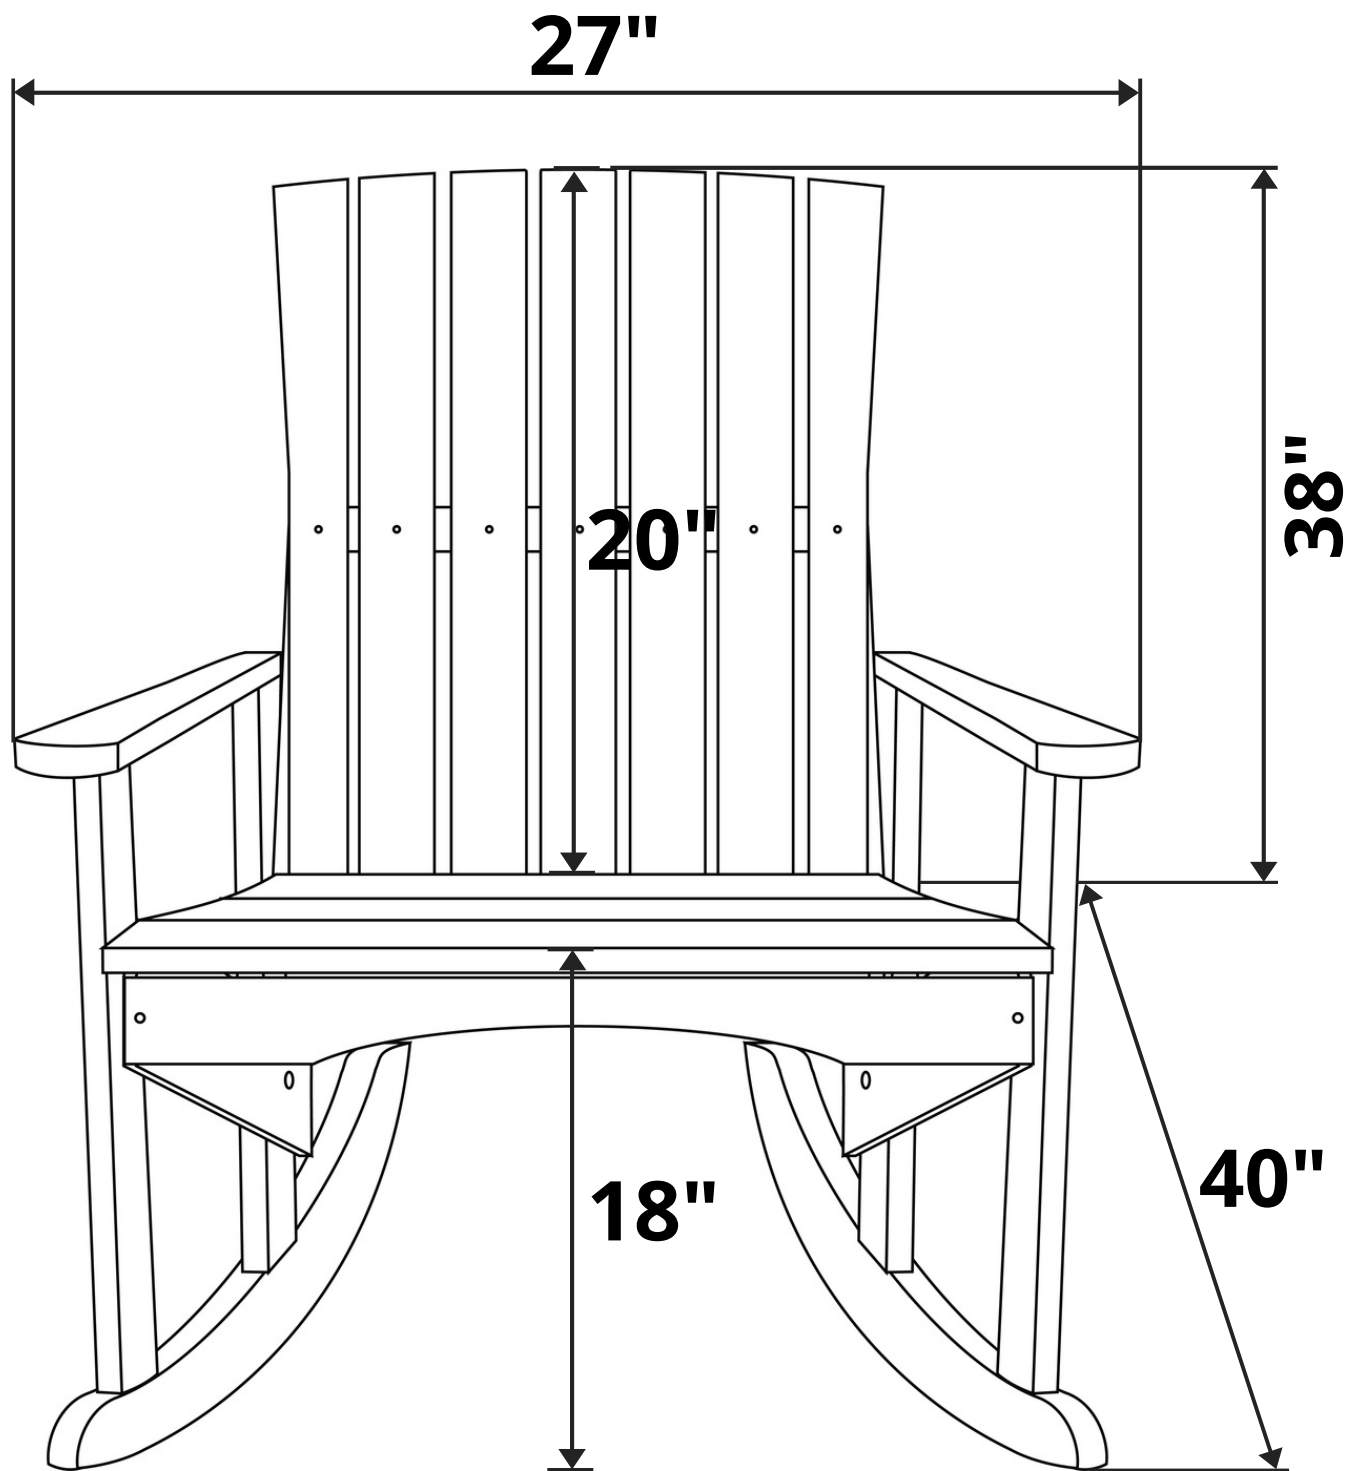

All Things Cedar Athena Red Cedar Porch Rocker

Length Option: 2 Foot

Recommended Seat Cushion Size: 22x18 in.
Product Weight: 24 lbs
Weight Capacity: 350 lbs