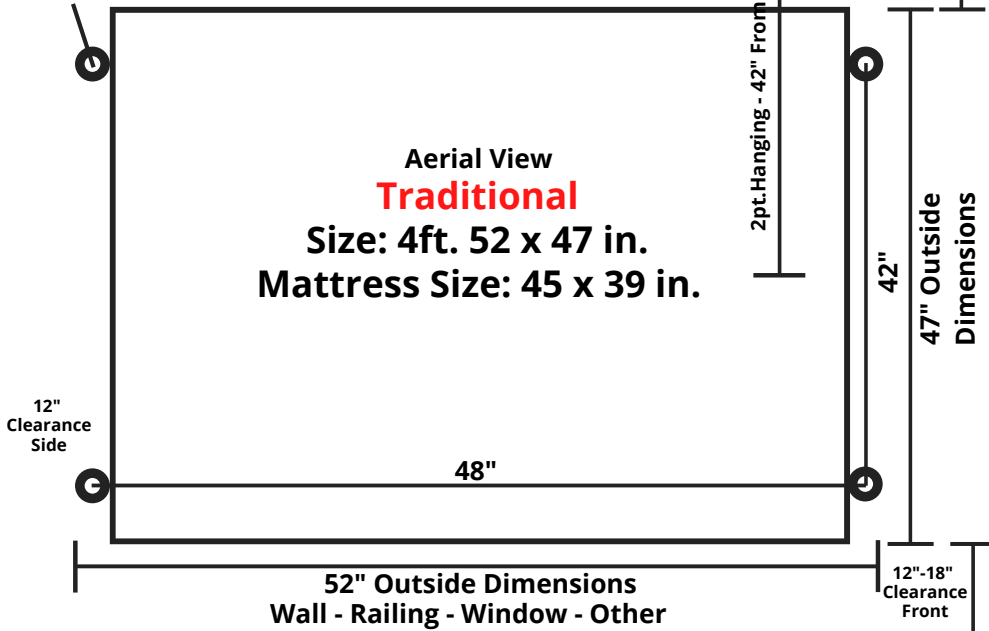

Wall - Railing - Window - Other

The circles indicate where the rope/chain attach to the bed. You will need to match these dimensions on your ceiling and into support beam with hooks.

Wall - Railing - Window - Other

The circles indicate where the rope/chain attach to the bed. You will need to match these dimensions on your ceiling and into support beam with hooks.

Wall - Railing - Window - Other

The circles indicate where the rope/chain attach to the bed. You will need to match these dimensions on your ceiling and into support beam with hooks.

Wall - Railing - Window - Other

The circles indicate where the rope/chain attach to the bed. You will need to match these dimensions on your ceiling and into support beam with hooks.