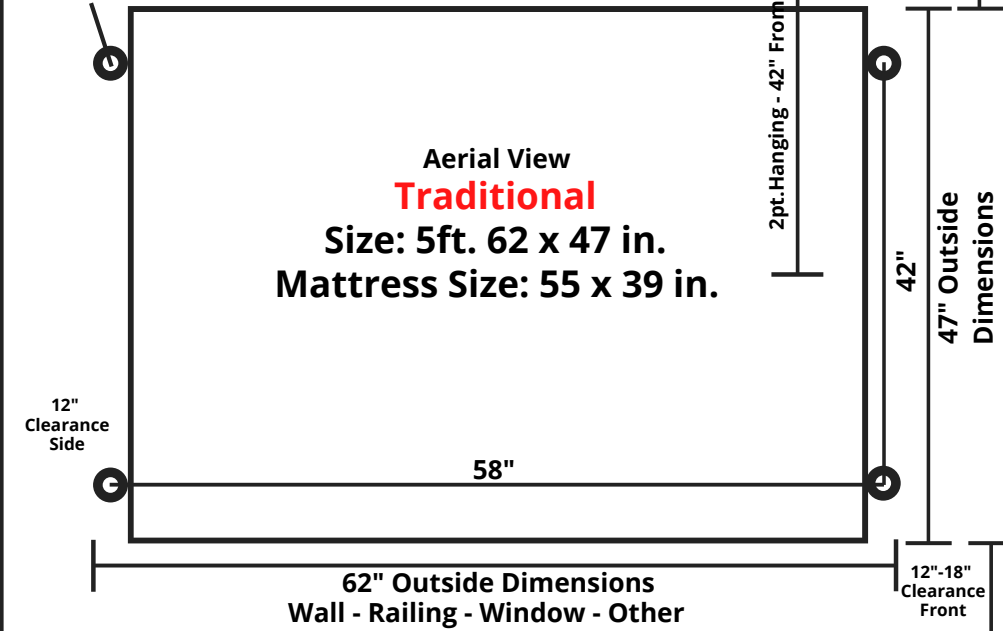

Wall - Railing - Window - Other

The circles indicate where the rope/chain attach to the bed. You will need to match these dimensions on your ceiling and into support beam with hooks.

Wall - Railing - Window - Other

The circles indicate where the rope/chain attach to the bed. You will need to match these dimensions on your ceiling and into support beam with hooks.

Wall - Railing - Window - Other

The circles indicate where the rope/chain attach to the bed. You will need to match these dimensions on your ceiling and into support beam with hooks.

Wall - Railing - Window - Other

The circles indicate where the rope/chain attach to the bed. You will need to match these dimensions on your ceiling and into support beam with hooks.