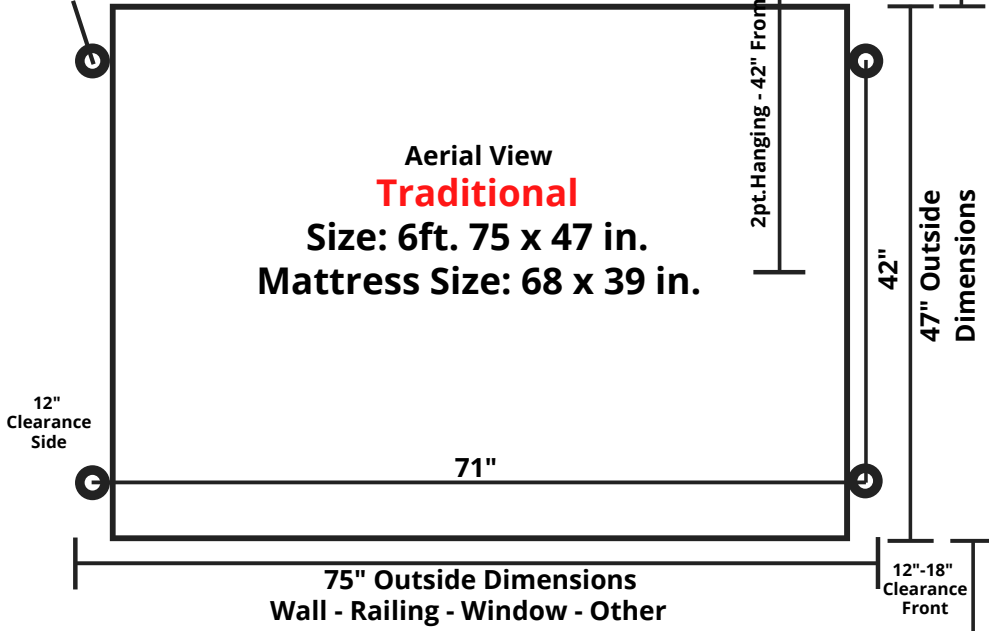

Wall - Railing - Window - Other

The circles indicate where the rope/chain attach to the bed. You will need to match these dimensions on your ceiling and into support beam with hooks.

Wall - Railing - Window - Other

The circles indicate where the rope/chain attach to the bed. You will need to match these dimensions on your ceiling and into support beam with hooks.

Wall - Railing - Window - Other

The circles indicate where the rope/chain attach to the bed. You will need to match these dimensions on your ceiling and into support beam with hooks.

Wall - Railing - Window - Other

The circles indicate where the rope/chain attach to the bed. You will need to match these dimensions on your ceiling and into support beam with hooks.