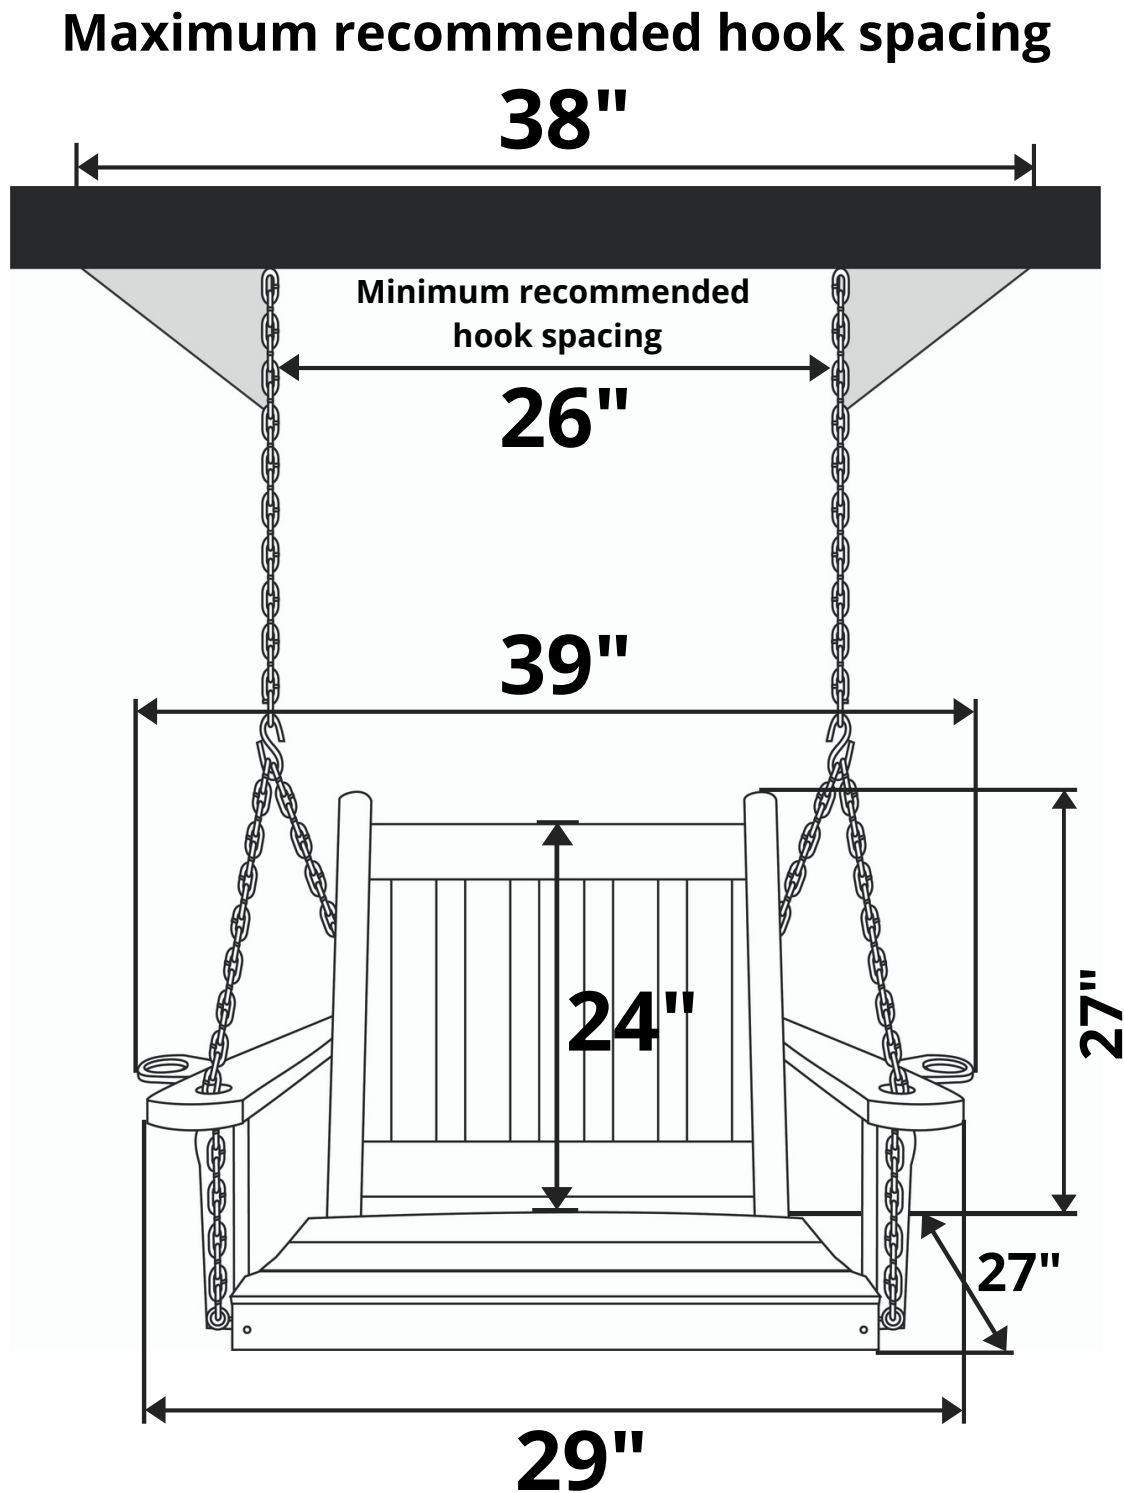

# A&L Furniture Co. Traditional English Recycled Plastic Swing Chair

Length Option: 2 Foot

**Recommended Seat Cushion Size: 22x17 in.**

**Product Weight: 40 lbs**

**Weight Capacity: 250 lbs**