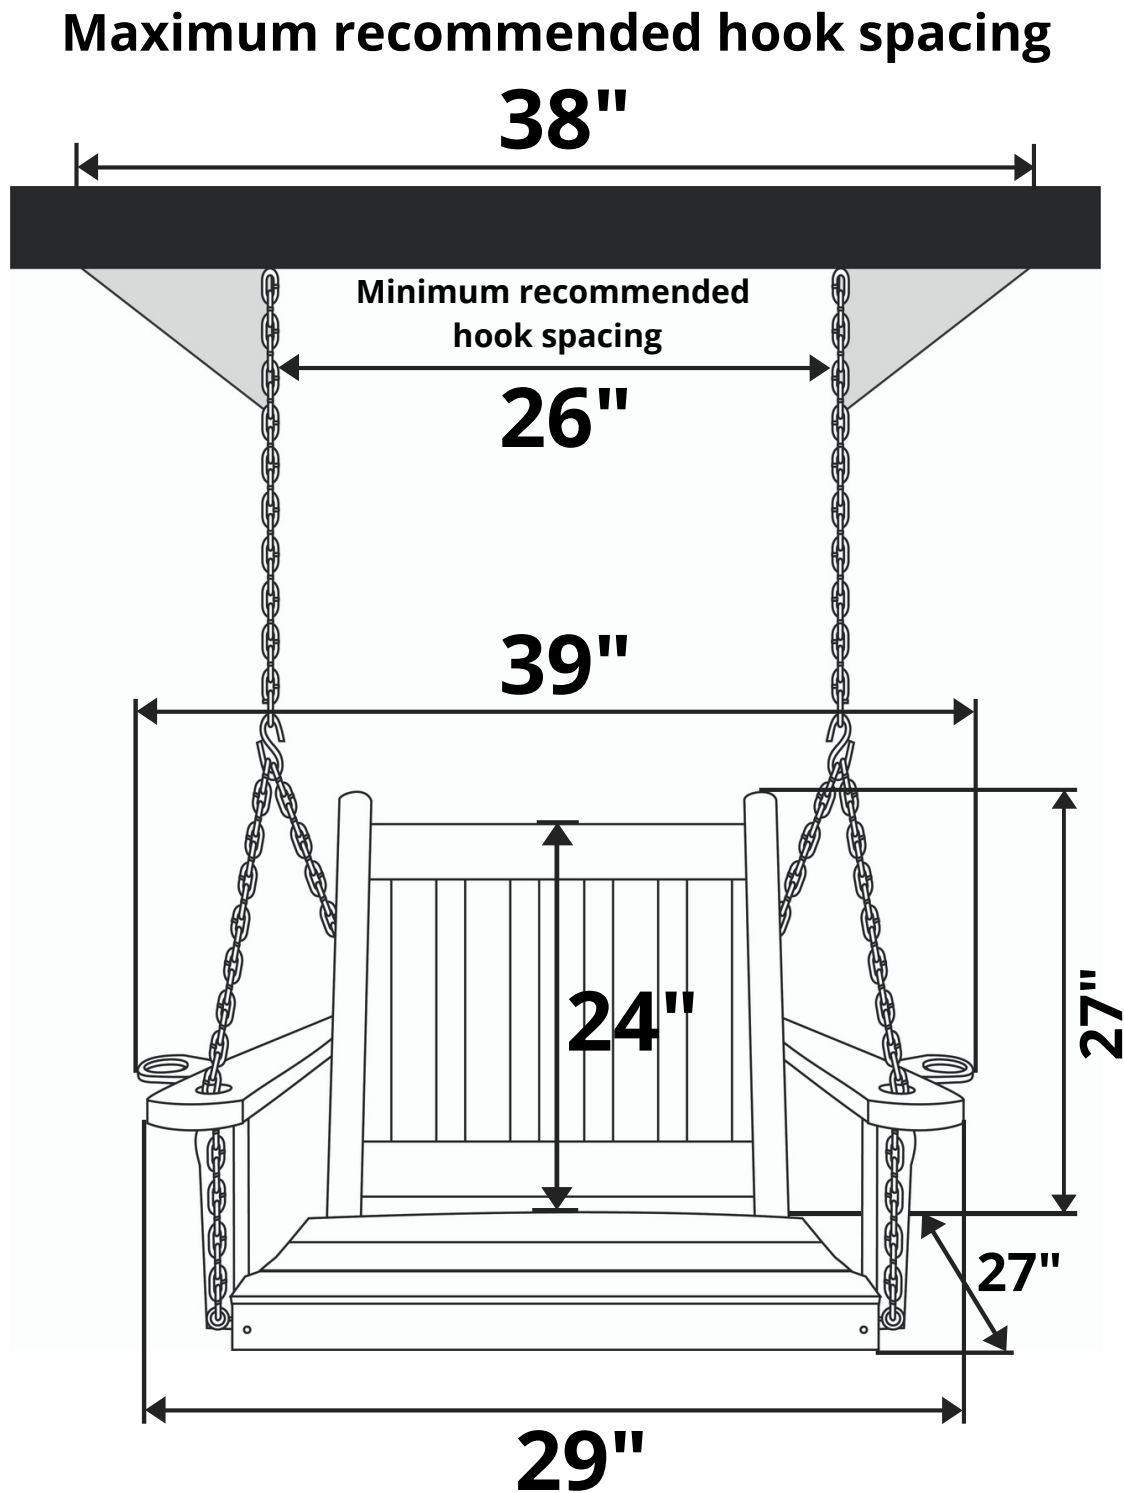

A&L Furniture Co. Traditional English Swing Chair

Length Option: 2 Foot

Recommended Seat Cushion Size: 22x17 in.

Product Weight: 42 lbs

Weight Capacity: 250 lbs