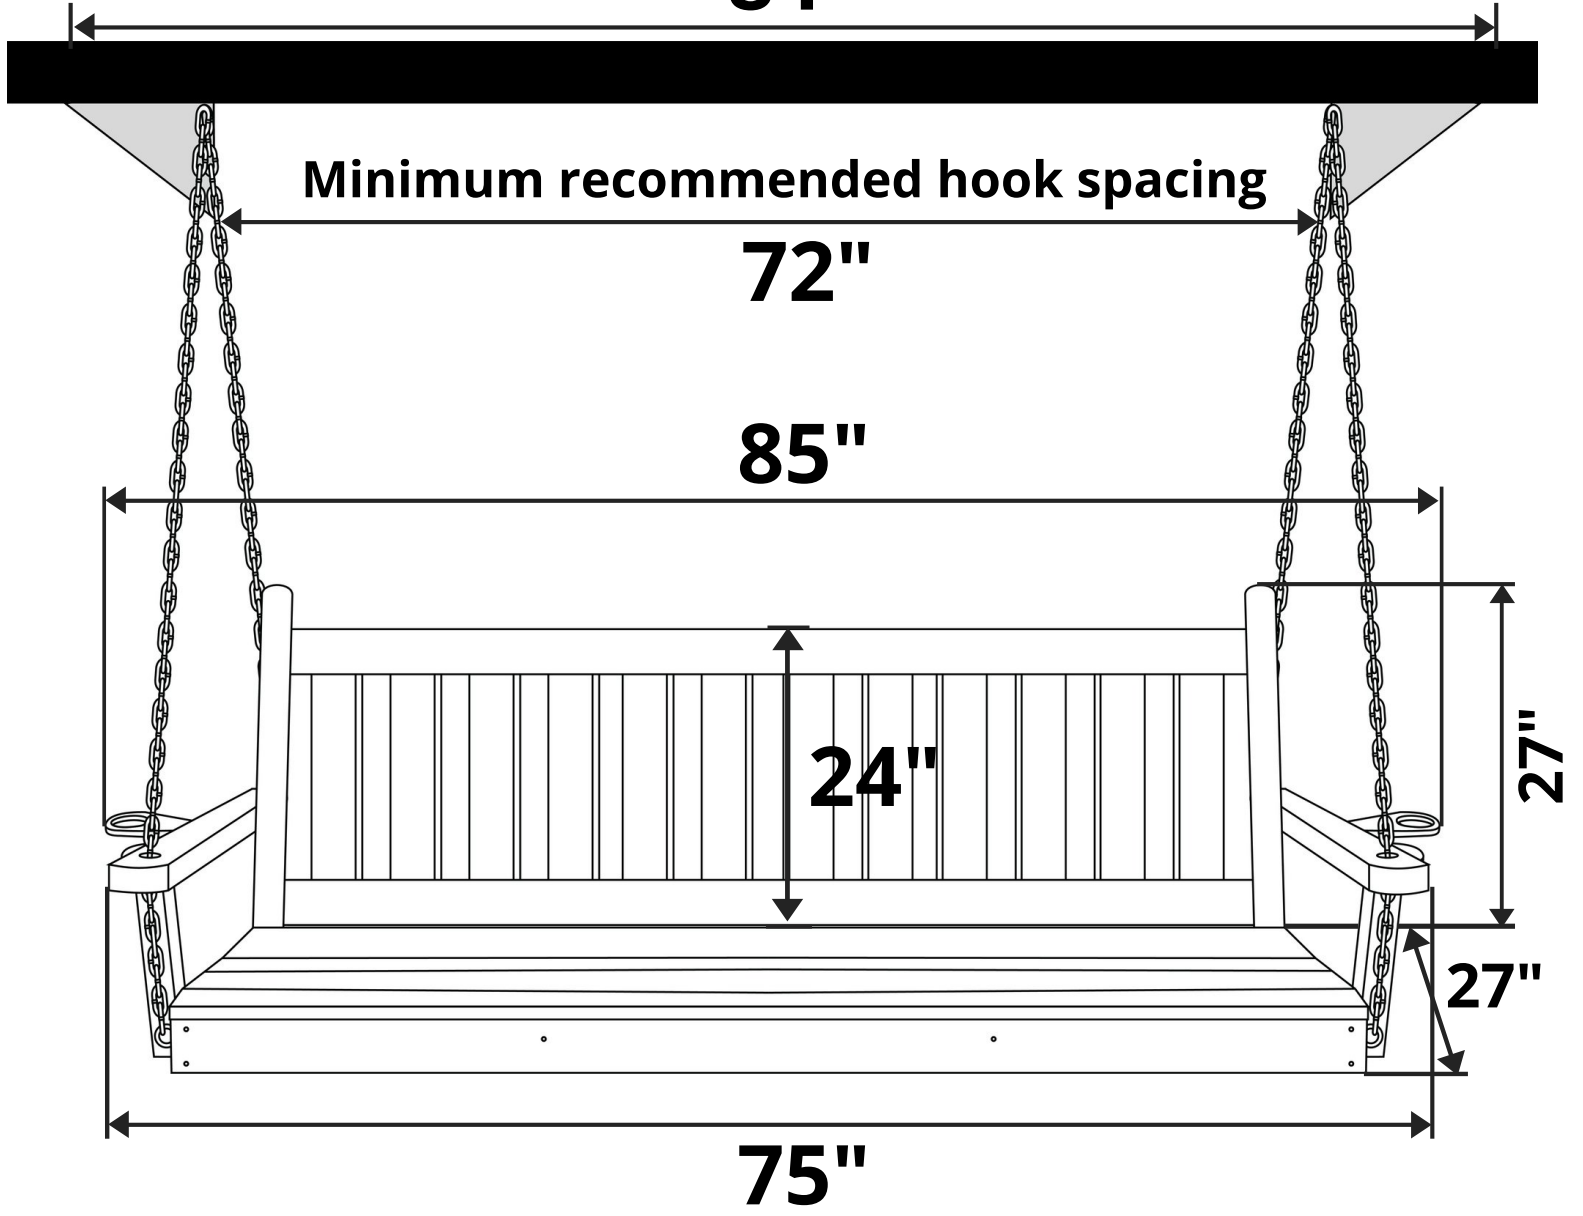

# A&L Furniture Co. Traditional English Red Cedar Porch Swing

Length Option: 6 Foot

Maximum recommended hook spacing

84"

Minimum recommended hook spacing

72"

85"

24"

27"

27"

75"

Recommended Seat Cushion Size: 68x17 in.

Product Weight: 65 lbs

Weight Capacity: 500 lbs