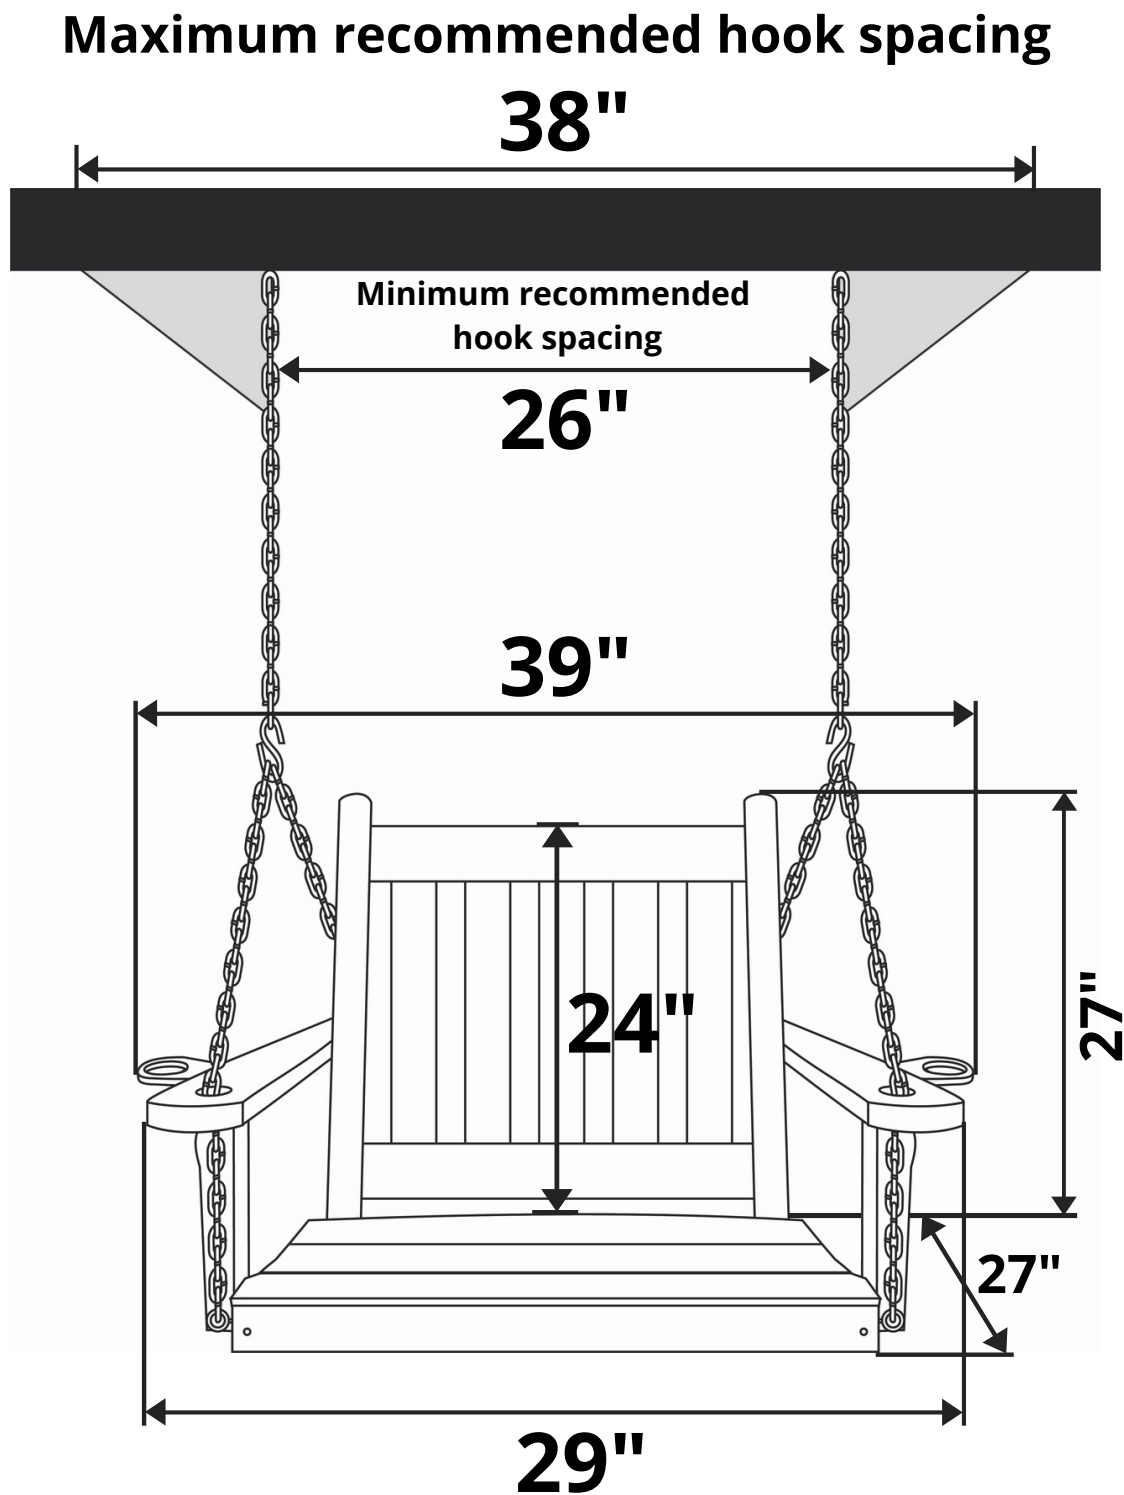

# A&L Furniture Co. Traditional English Red Cedar Swing Chair

Length Option: 2 Foot

**Recommended Seat Cushion Size: 22x17 in.**

**Product Weight: 30 lbs**

**Weight Capacity: 250 lbs**