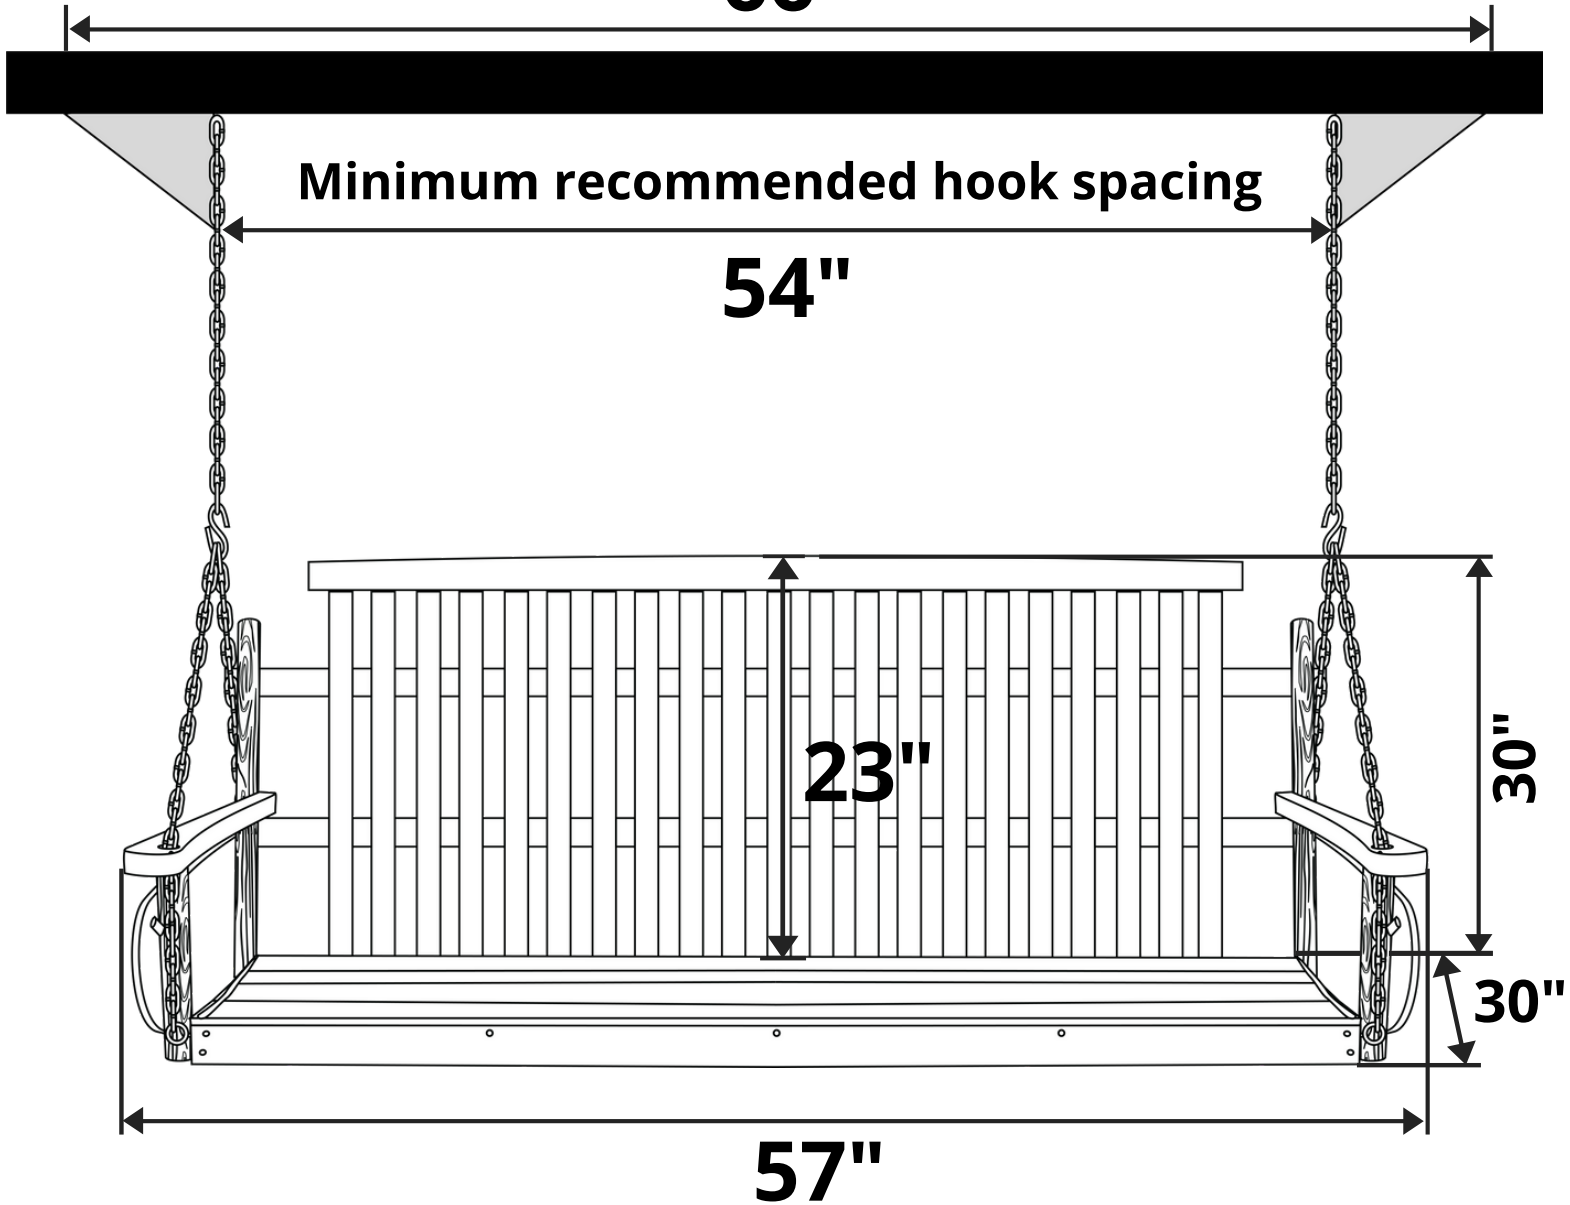

## Length Option: 5 Foot

Maximum recommended hook spacing

**66"**

Minimum recommended hook spacing

**54"**

**Recommended Seat Cushion Size: 51x17 in.**

**Product Weight: 45 lbs**

**Weight Capacity: 500 lbs**