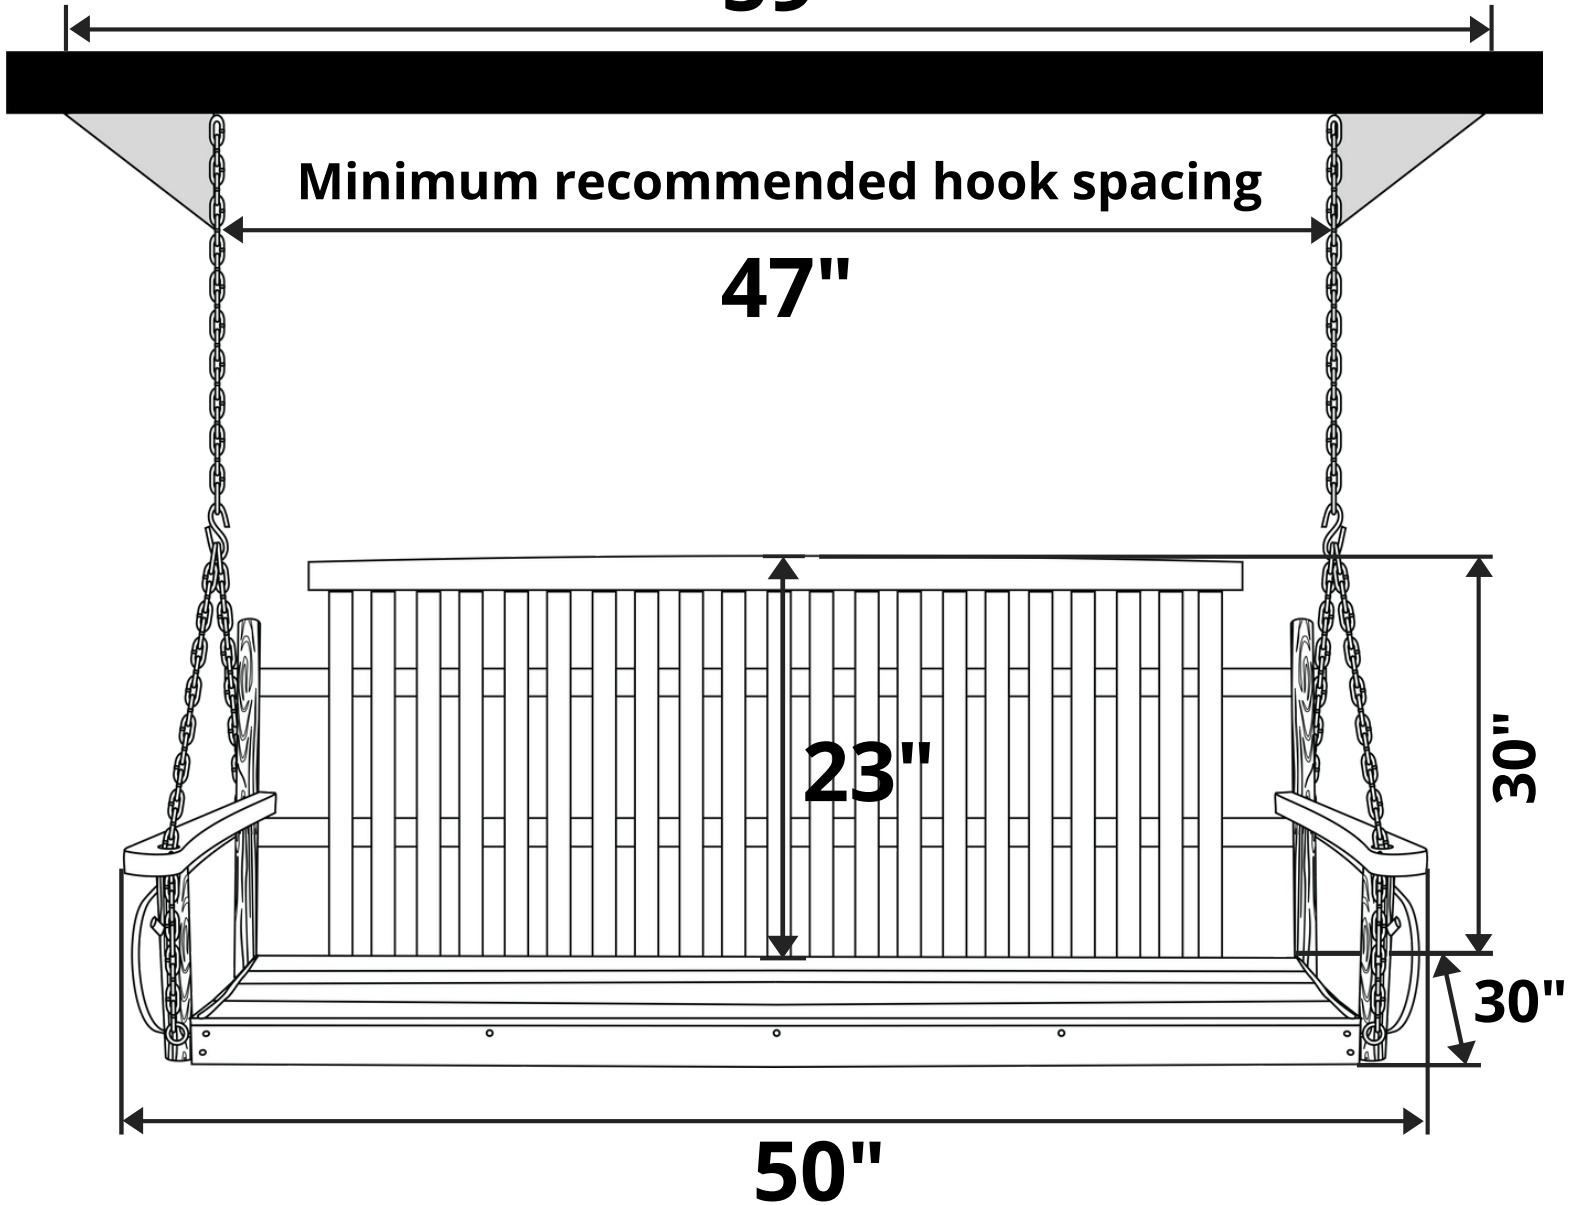

A&L Furniture Co. Rustic Hickory Porch Swing

Length Option: 4 Foot

Maximum recommended hook spacing

59"

Minimum recommended hook spacing

47"

Recommended Seat Cushion Size: 41x17 in.

Product Weight: 38 lbs

Weight Capacity: 500 lbs