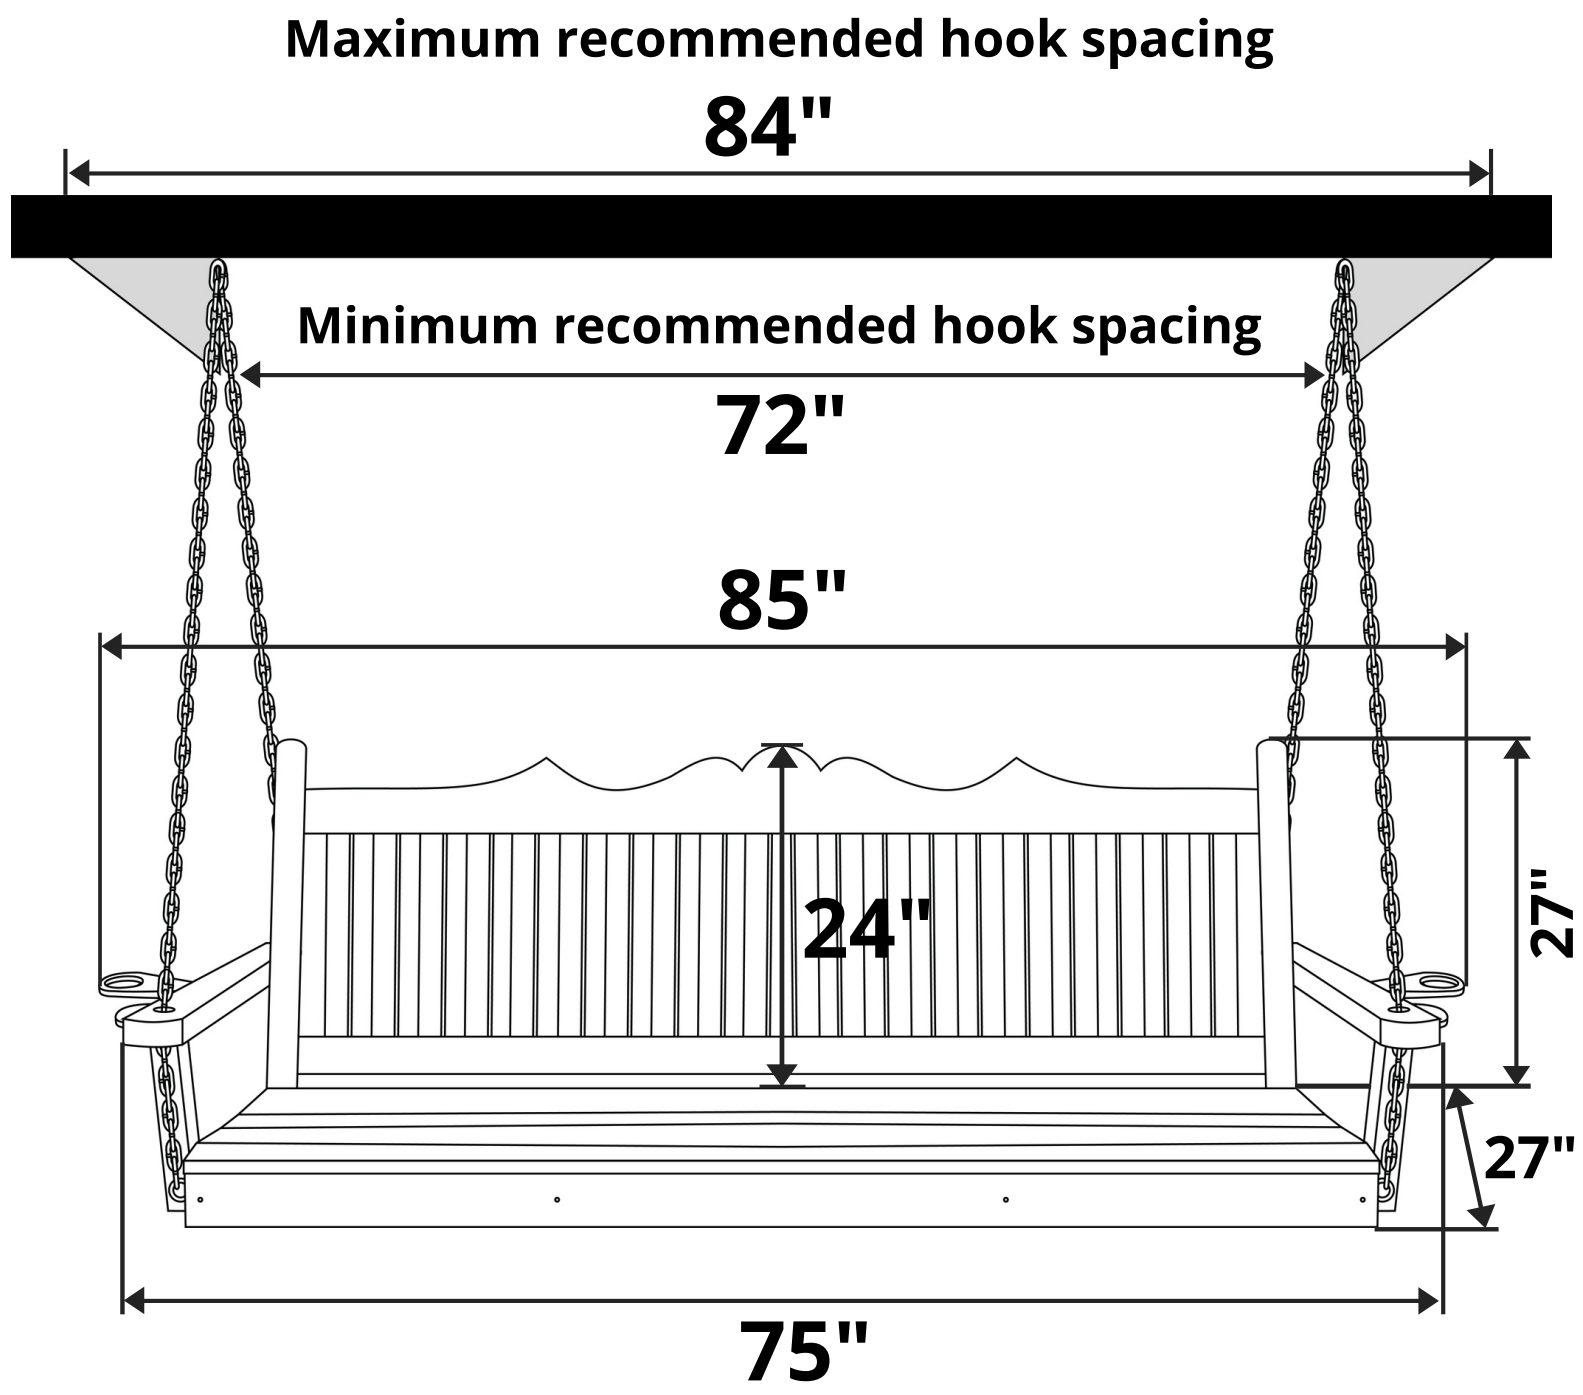

A&L Furniture Co. Royal English Porch Swing

Length Option: 6 Foot

Recommended Seat Cushion Size: 68x17 in.
Product Weight: 80 lbs
Weight Capacity: 500 lbs