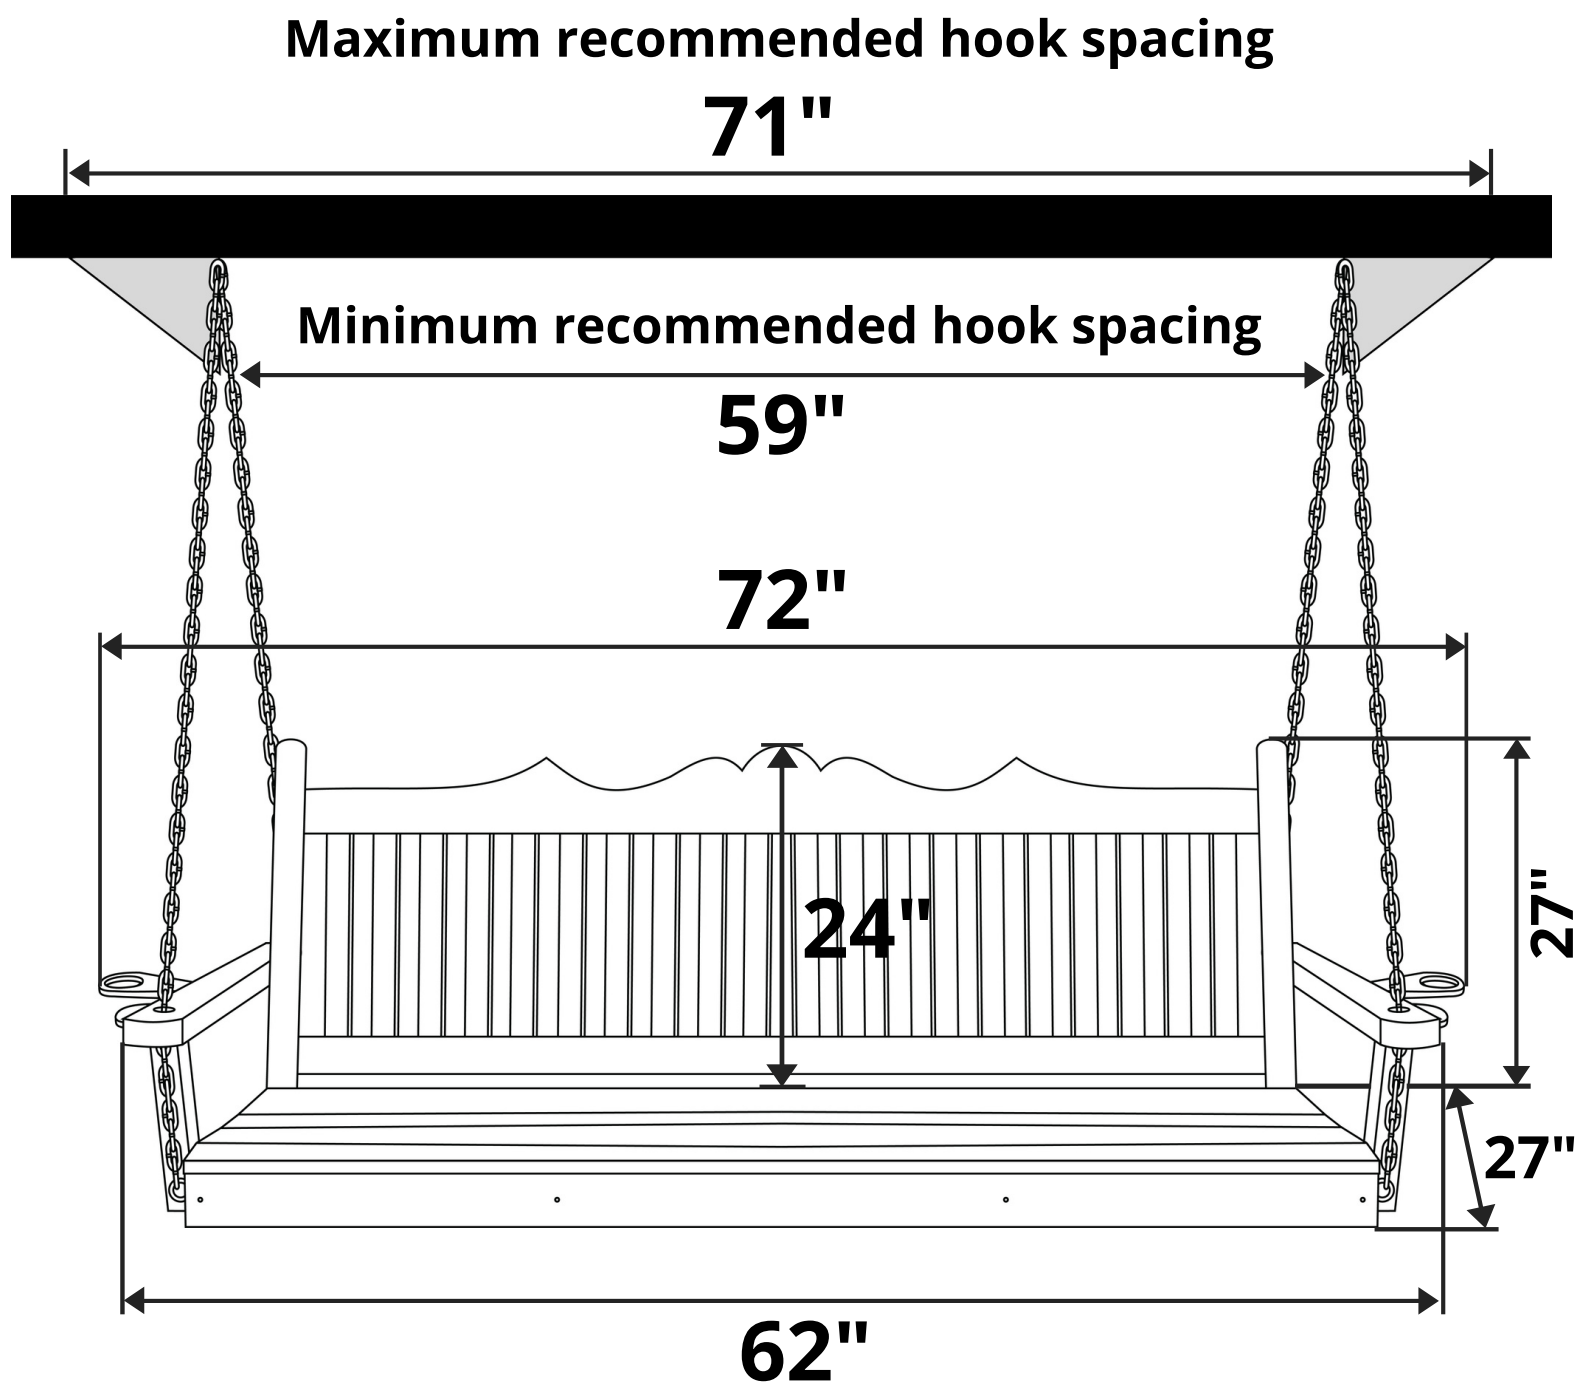

A&L Furniture Co. Royal English Porch Swing

Length Option: 5 Foot

Recommended Seat Cushion Size: 55x17 in.
Product Weight: 69 lbs
Weight Capacity: 500 lbs