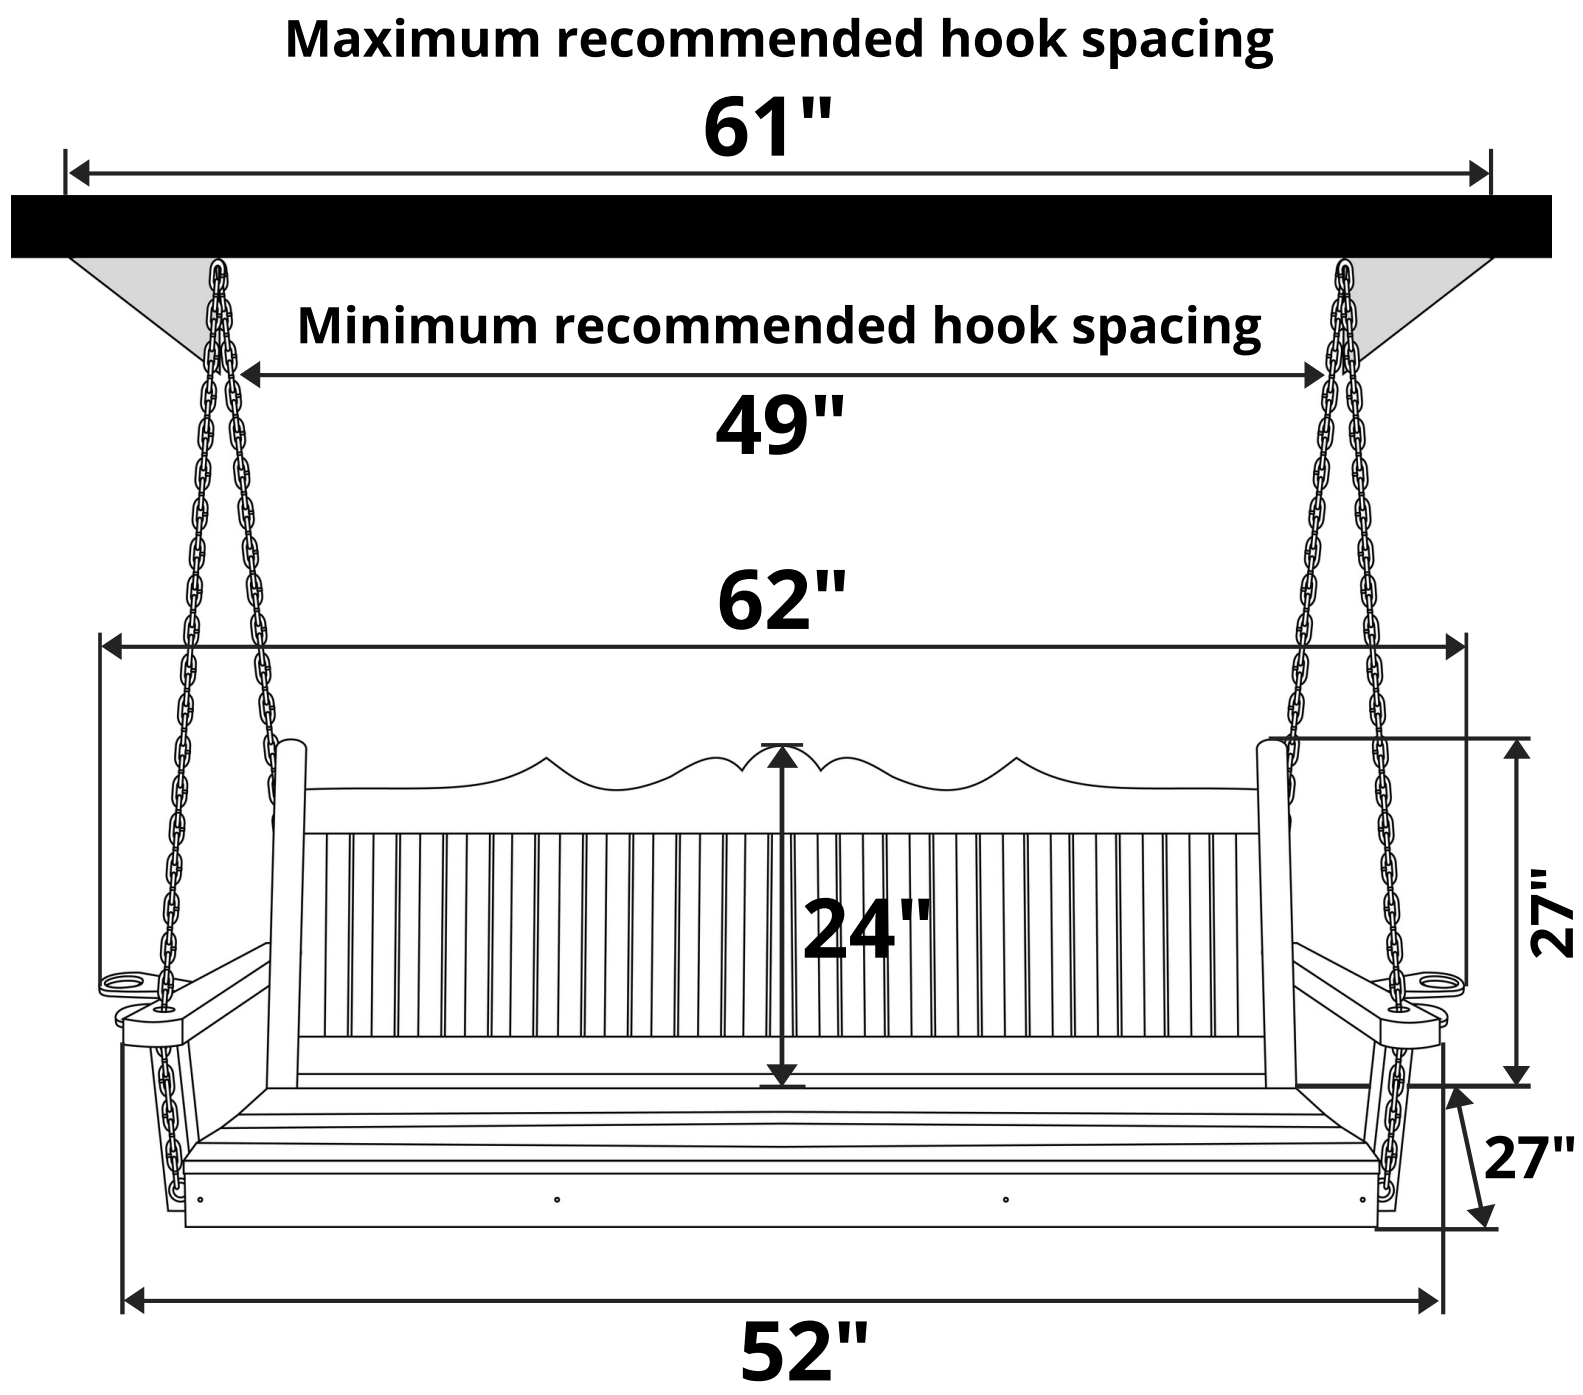

## Length Option: 4 Foot

**Recommended Seat Cushion Size: 45x17 in.**  
**Product Weight: 60 lbs**  
**Weight Capacity: 500 lbs**