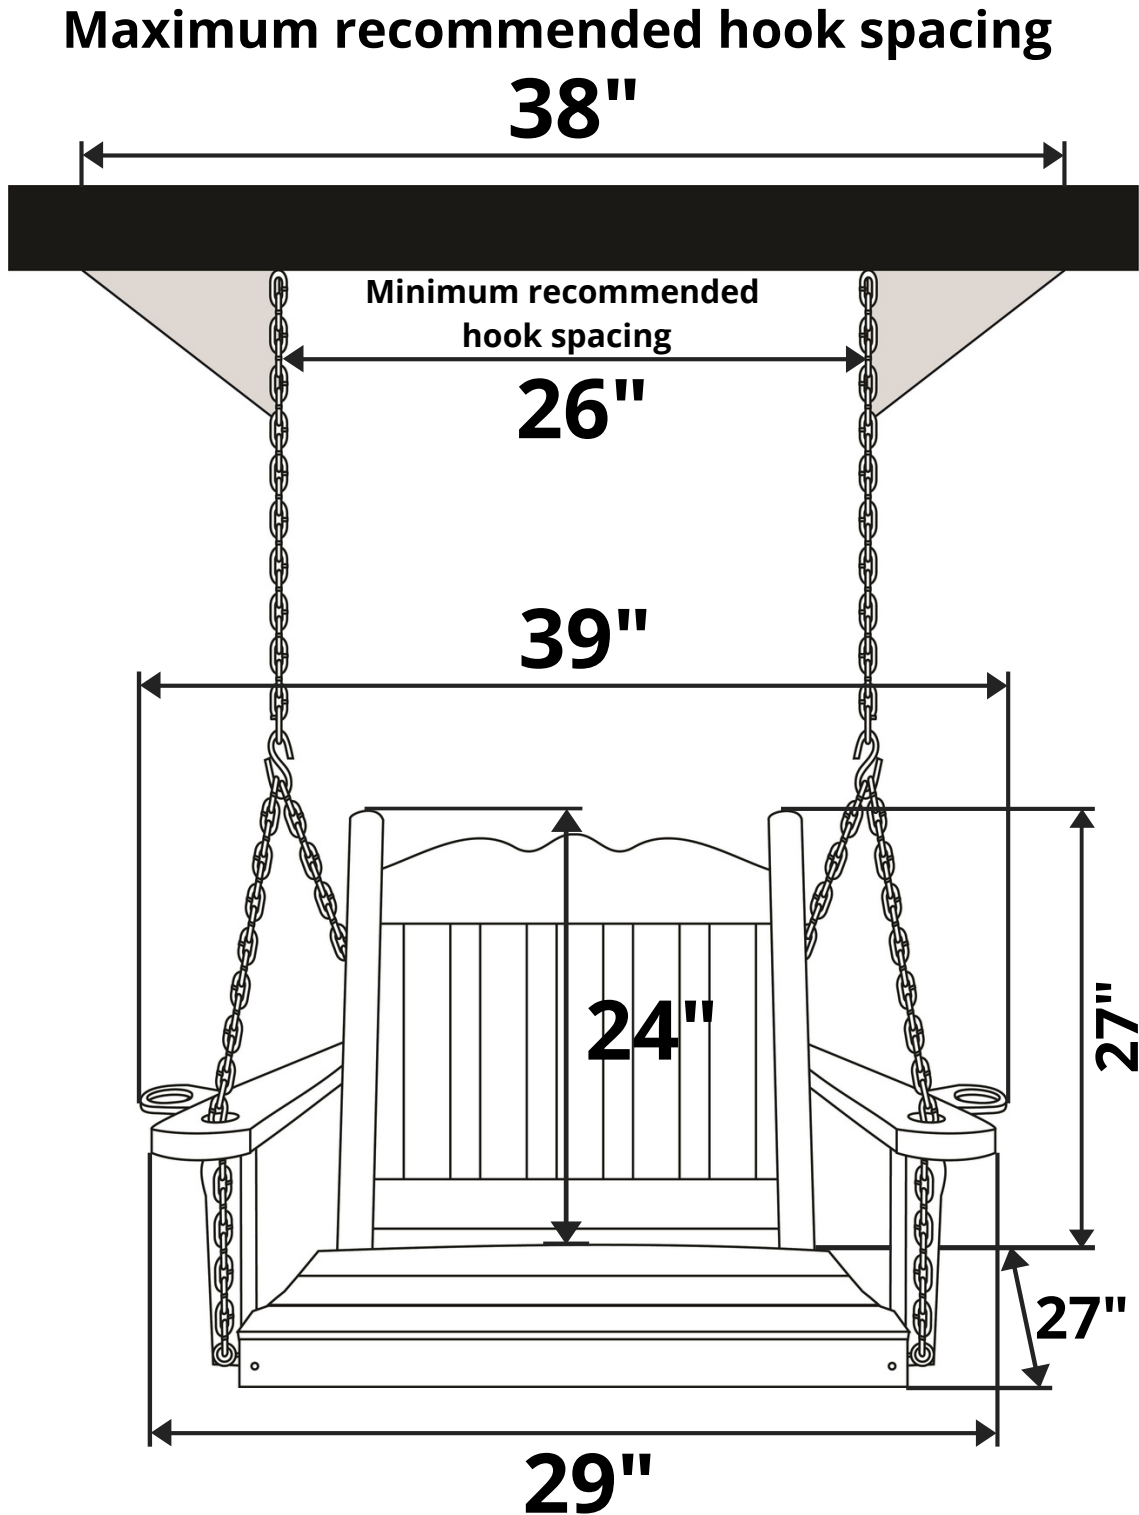

A&L Furniture Co. Royal English Recycled Plastic Swing Chair

Length Option: 2 Foot

Recommended Seat Cushion Size: 22x17 in.

Product Weight: 40 lbs

Weight Capacity: 250 lbs