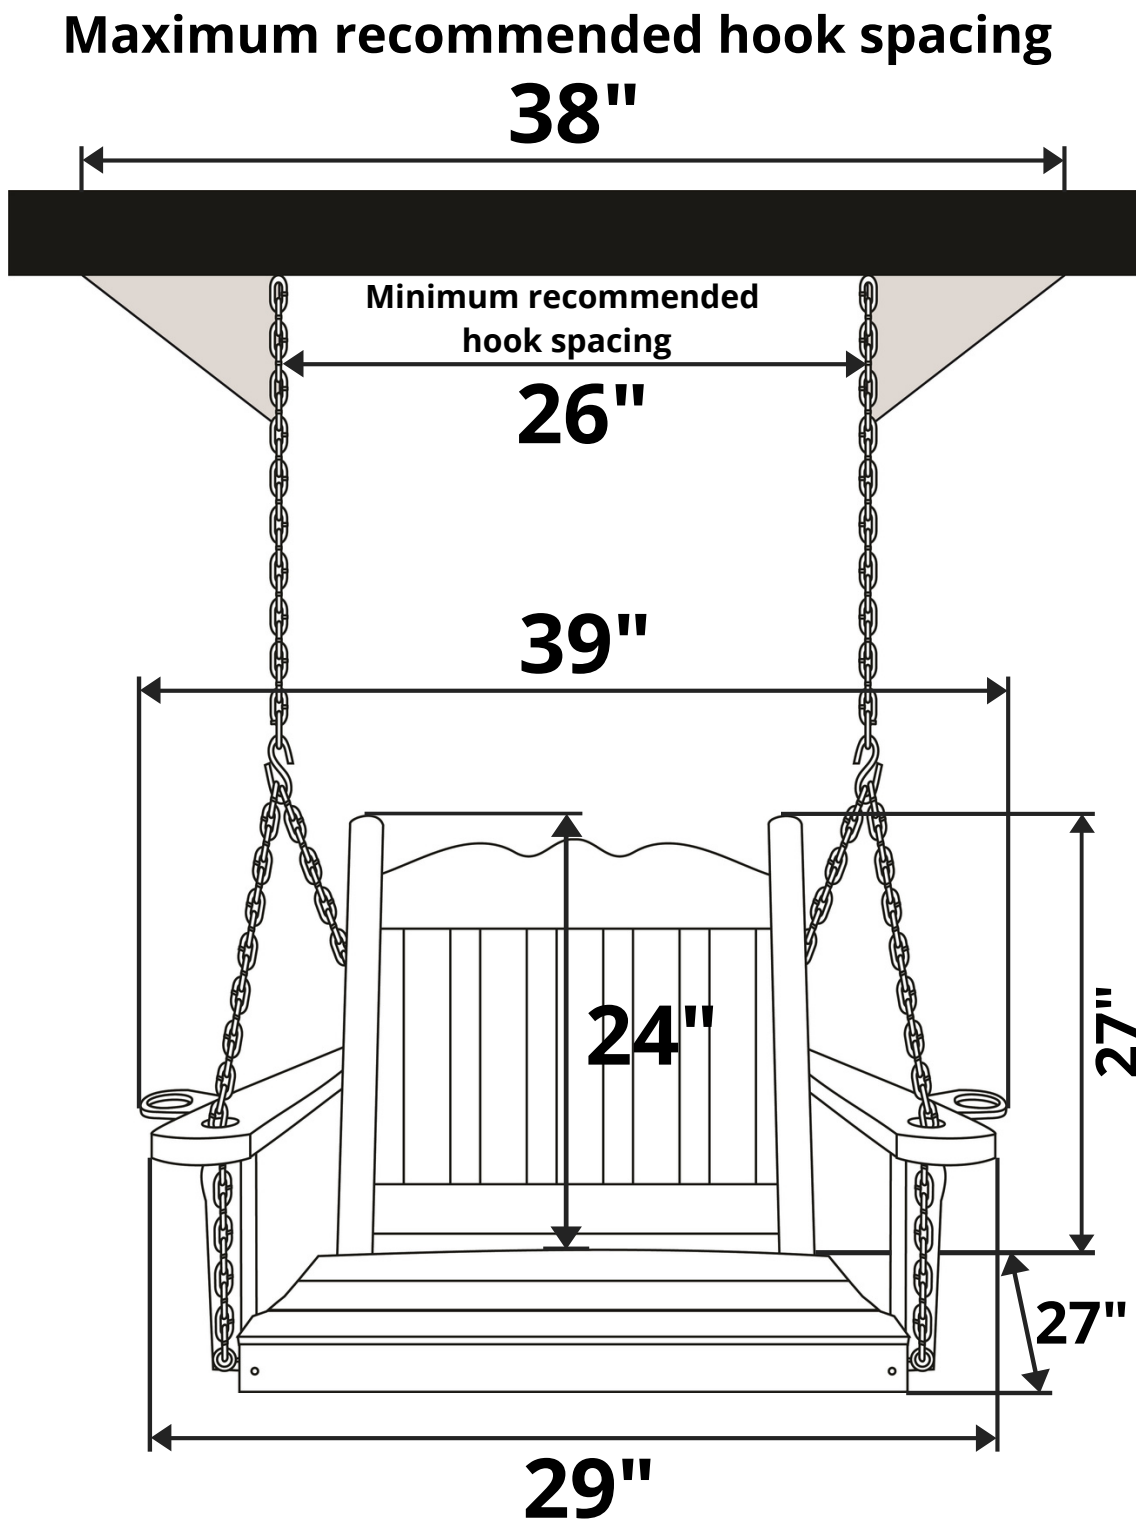

A&L Furniture Co. Royal English Swing Chair

Length Option: 2 Foot

Recommended Seat Cushion Size: 22x17 in.

Product Weight: 42 lbs

Weight Capacity: 250 lbs