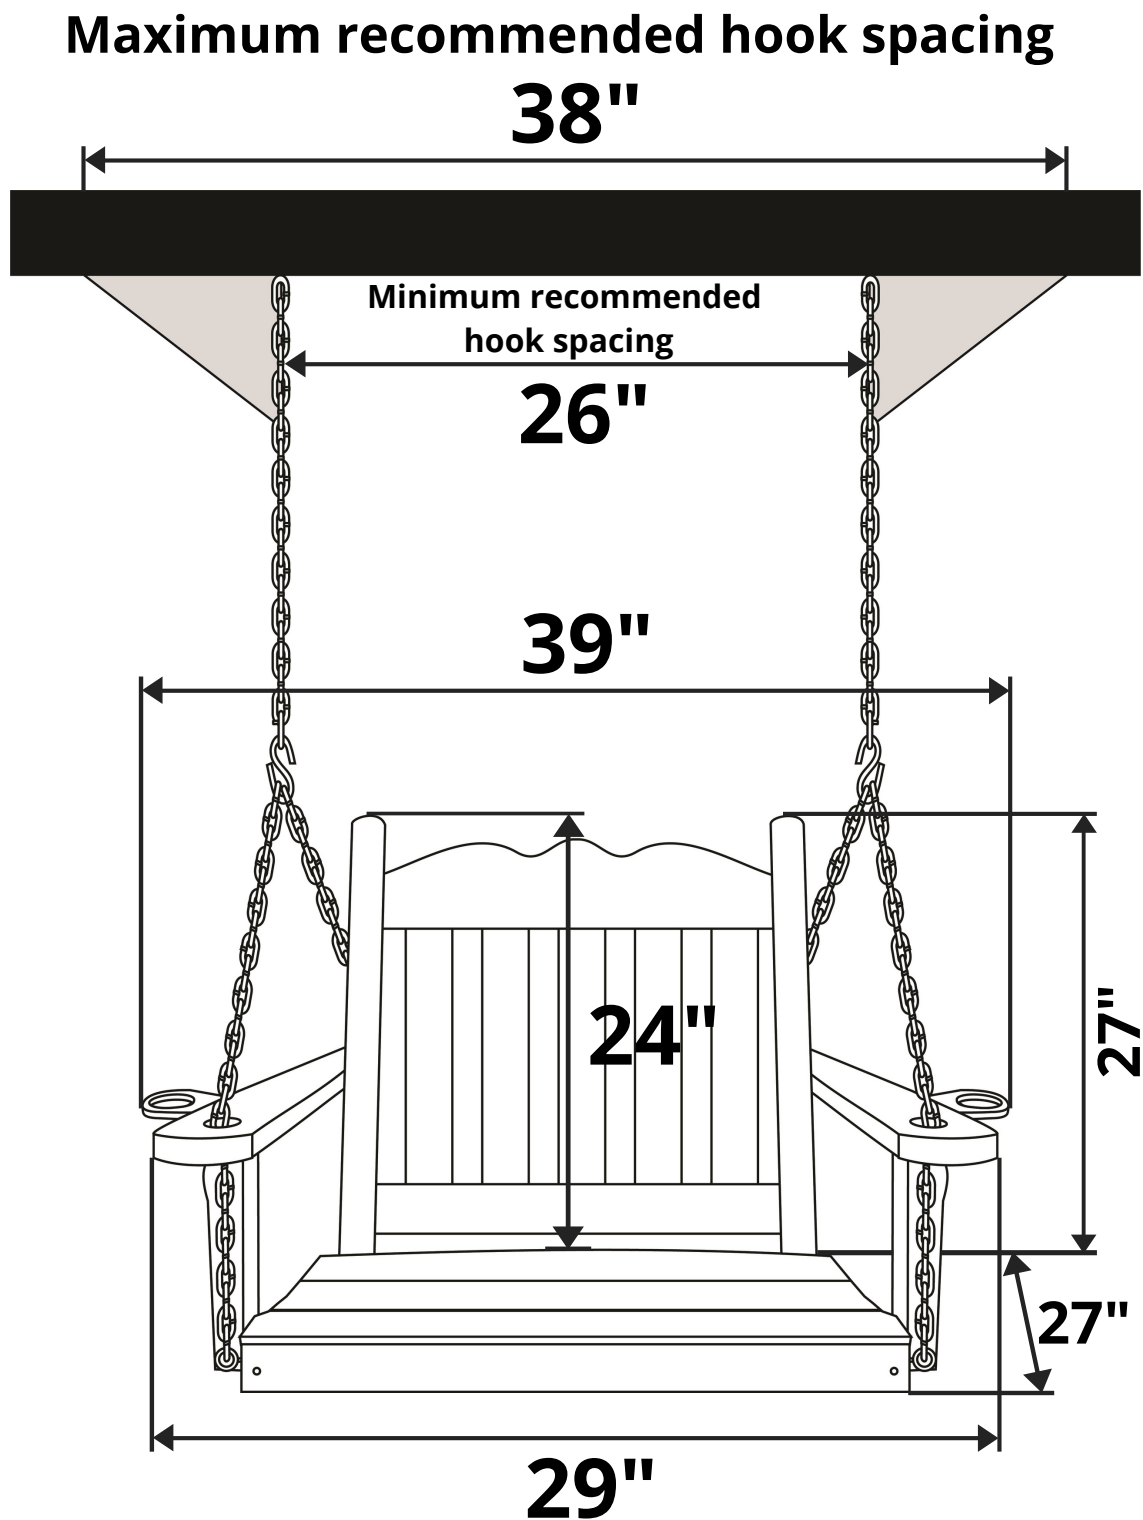

A&L Furniture Co. Royal English Red Cedar Swing Chair

Length Option: 2 Foot

Recommended Seat Cushion Size: 22x17 in.

Product Weight: 30 lbs

Weight Capacity: 250 lbs