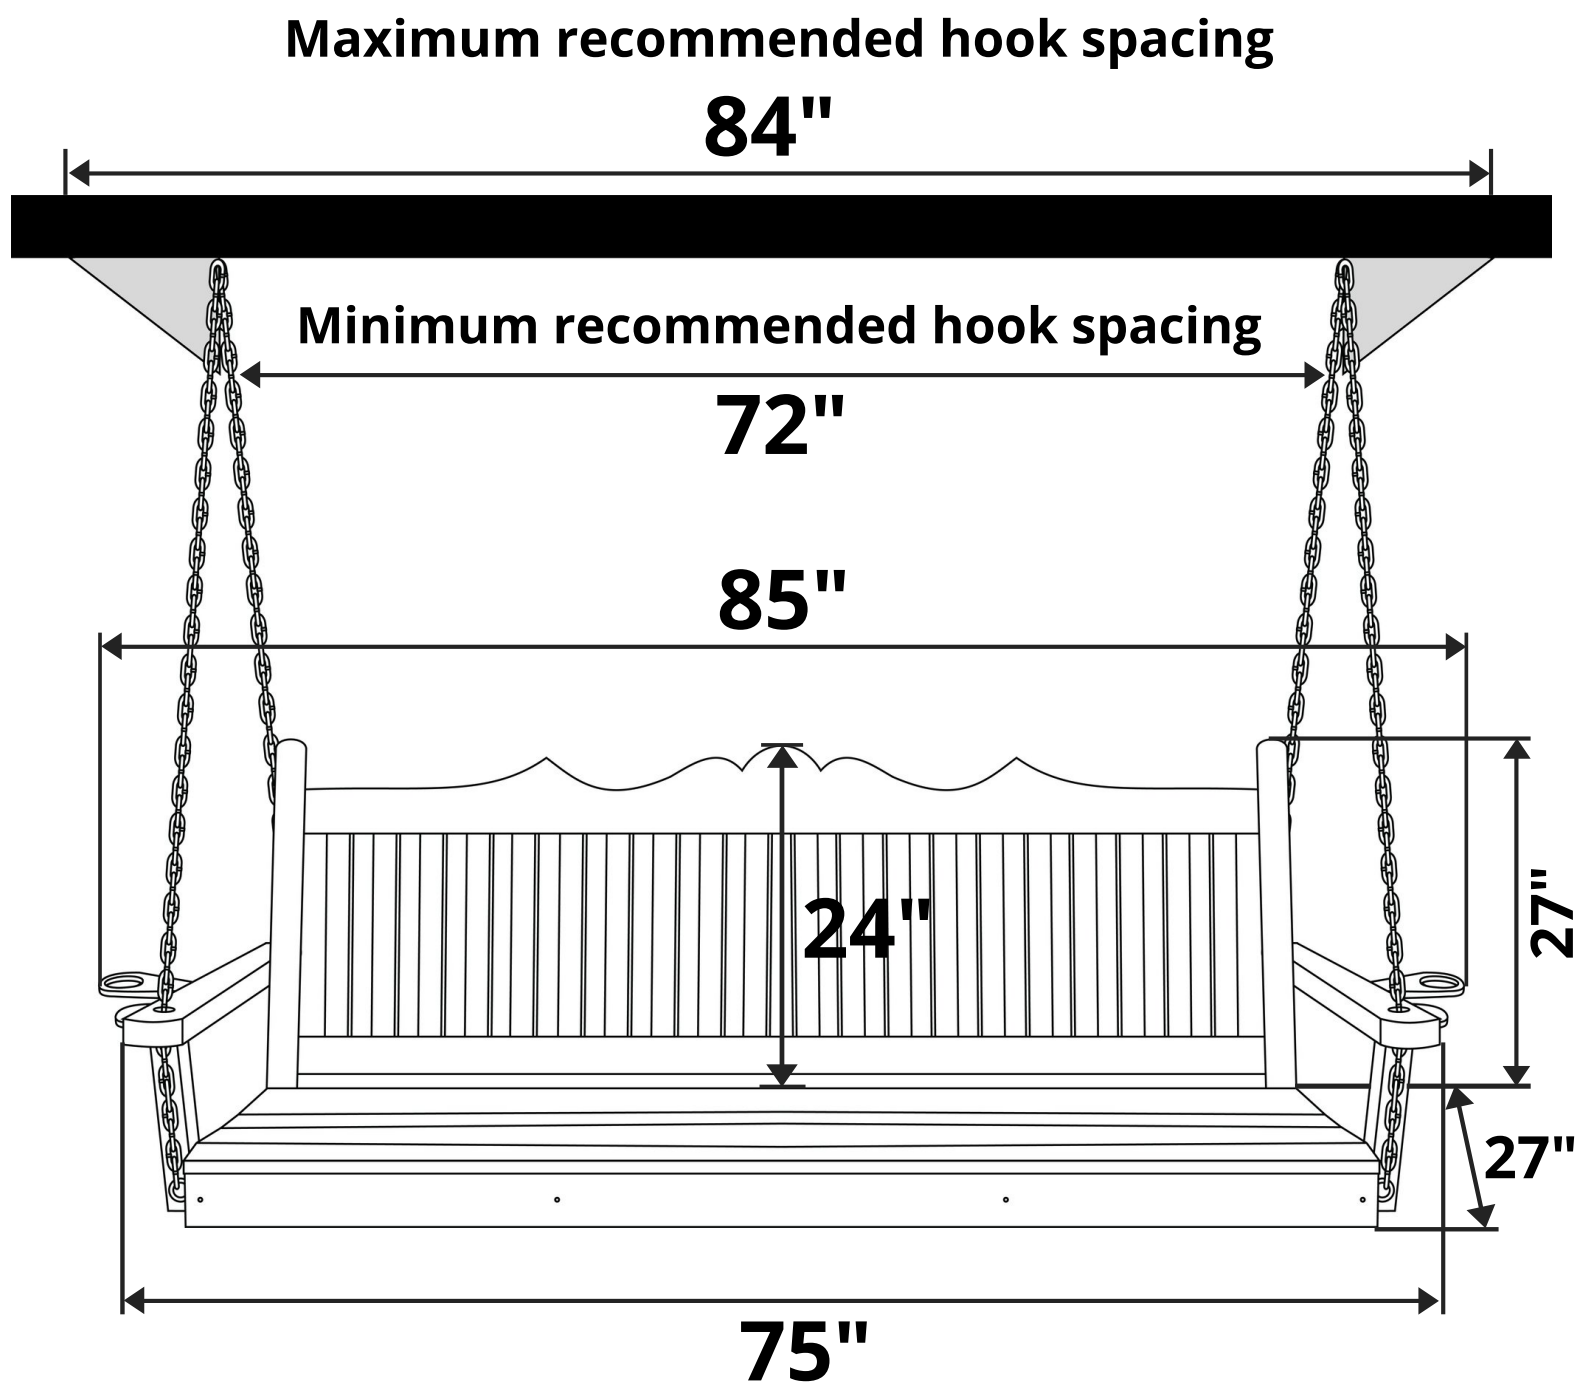

## Length Option: 6 Foot

**Recommended Seat Cushion Size: 68x17 in.**  
**Product Weight: 65 lbs**  
**Weight Capacity: 500 lbs**