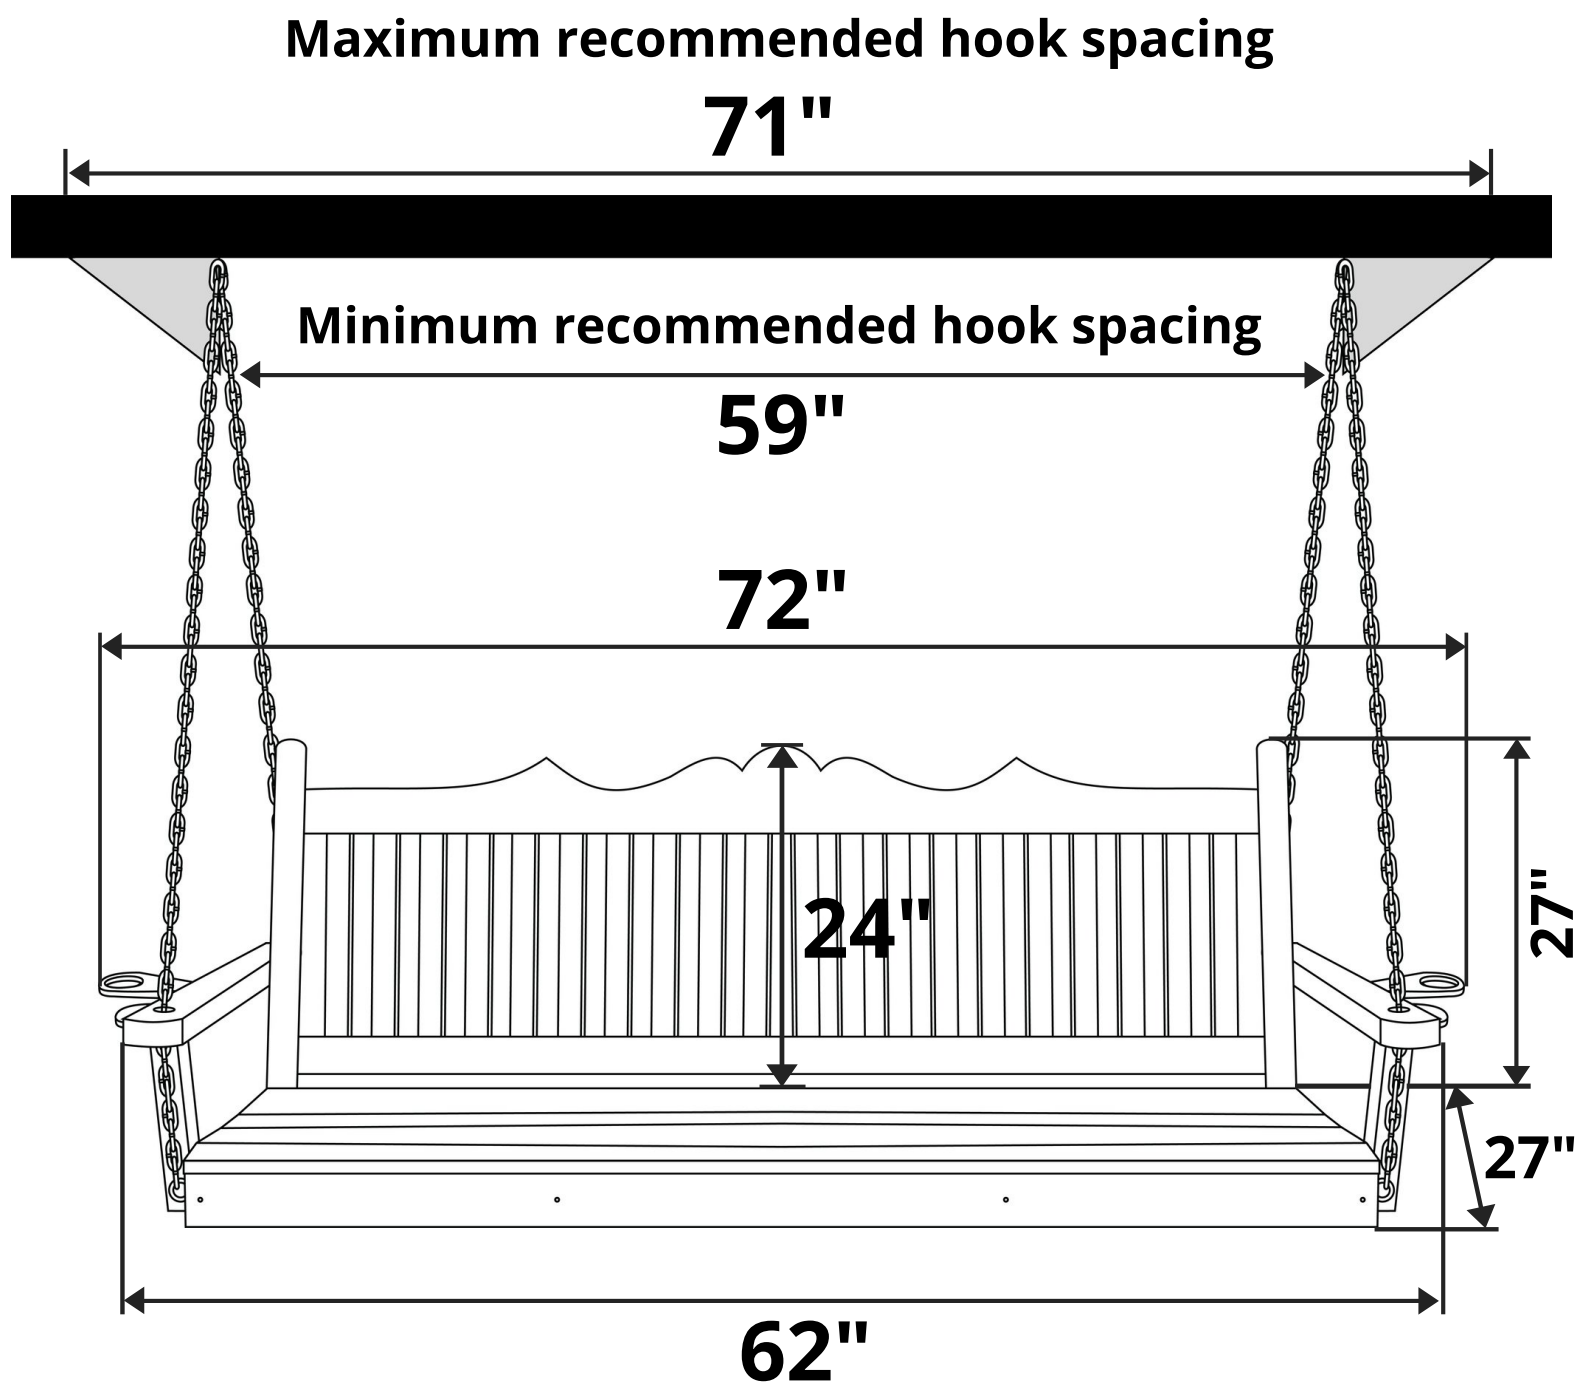

A&L Furniture Co. Royal English Red Cedar Porch Swing

Length Option: 5 Foot

Recommended Seat Cushion Size: 55x17 in.
Product Weight: 55 lbs
Weight Capacity: 500 lbs