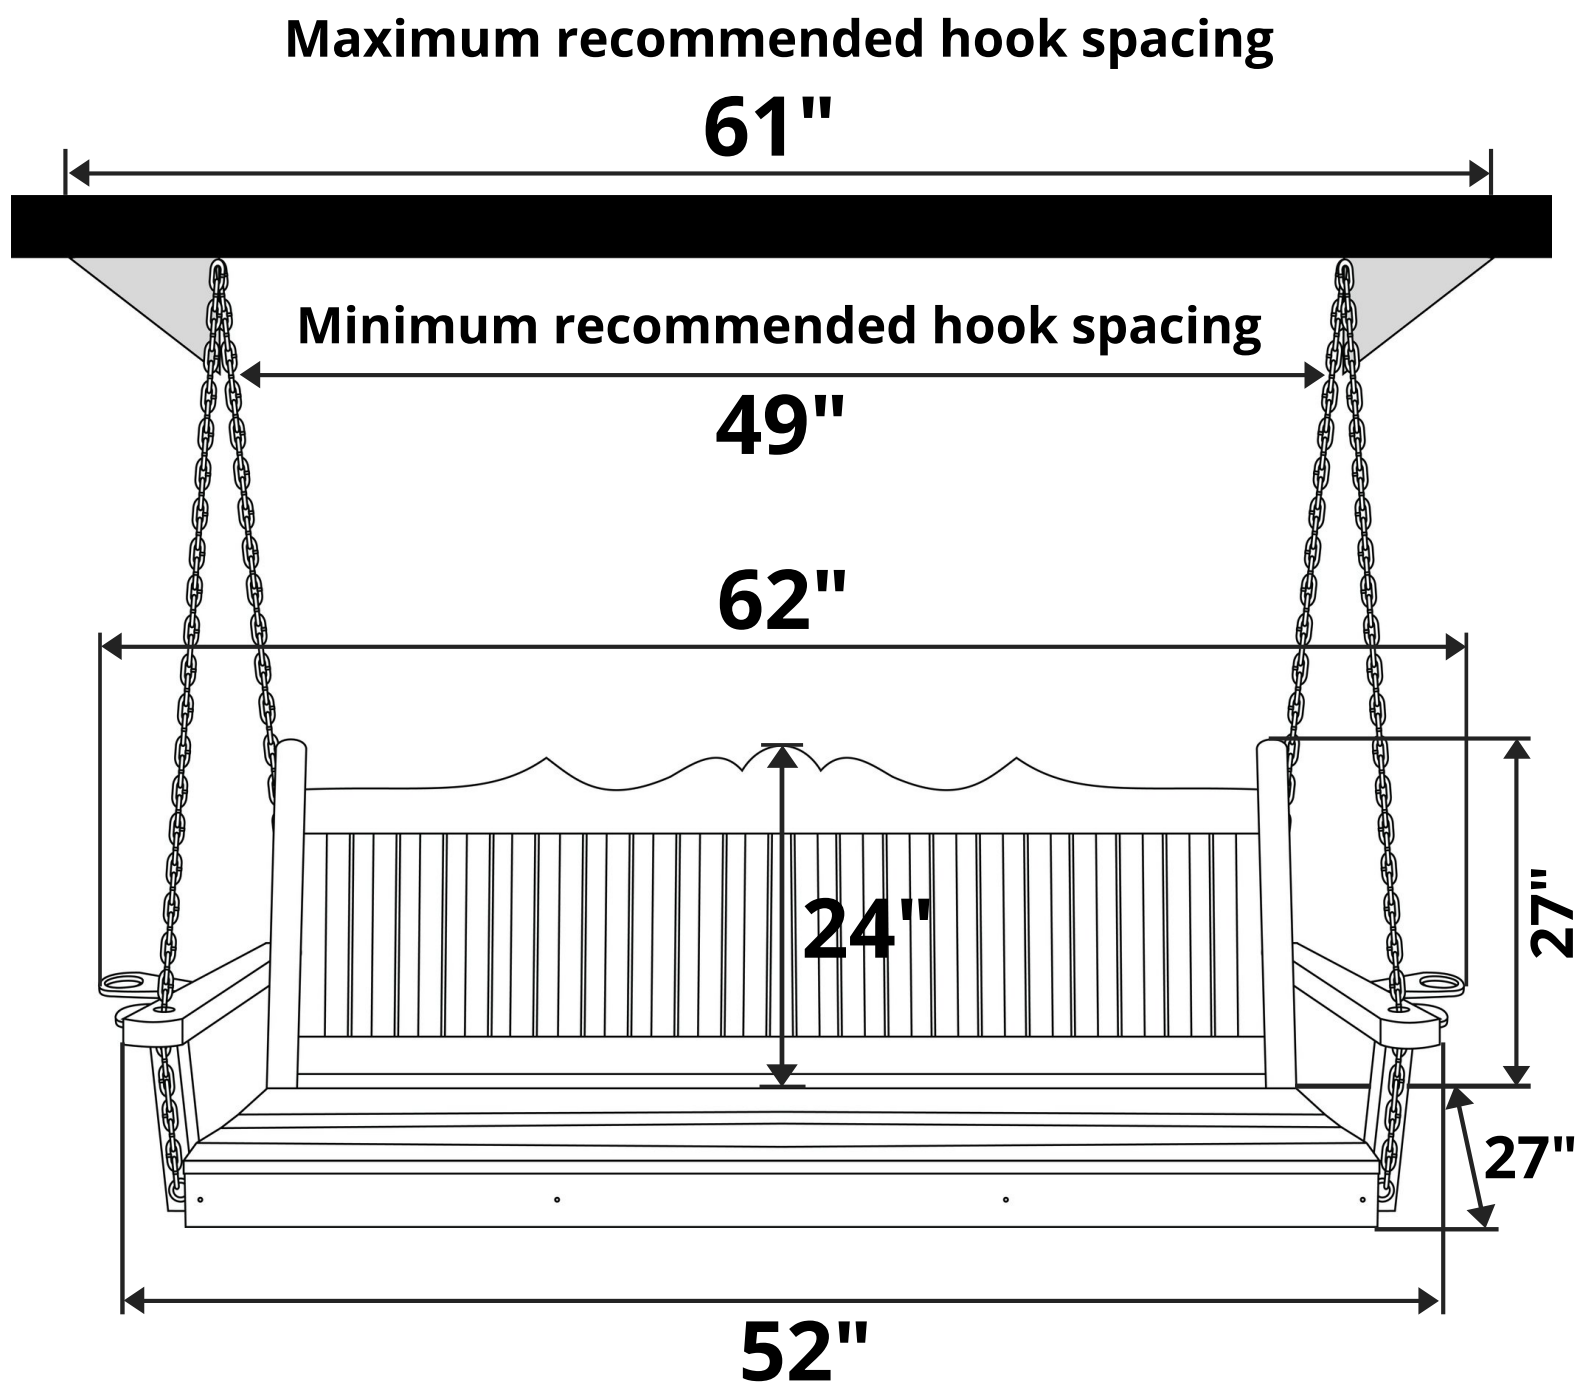

A&L Furniture Co. Royal English Red Cedar Porch Swing

Length Option: 4 Foot

Recommended Seat Cushion Size: 45x17 in.
Product Weight: 45 lbs
Weight Capacity: 500 lbs