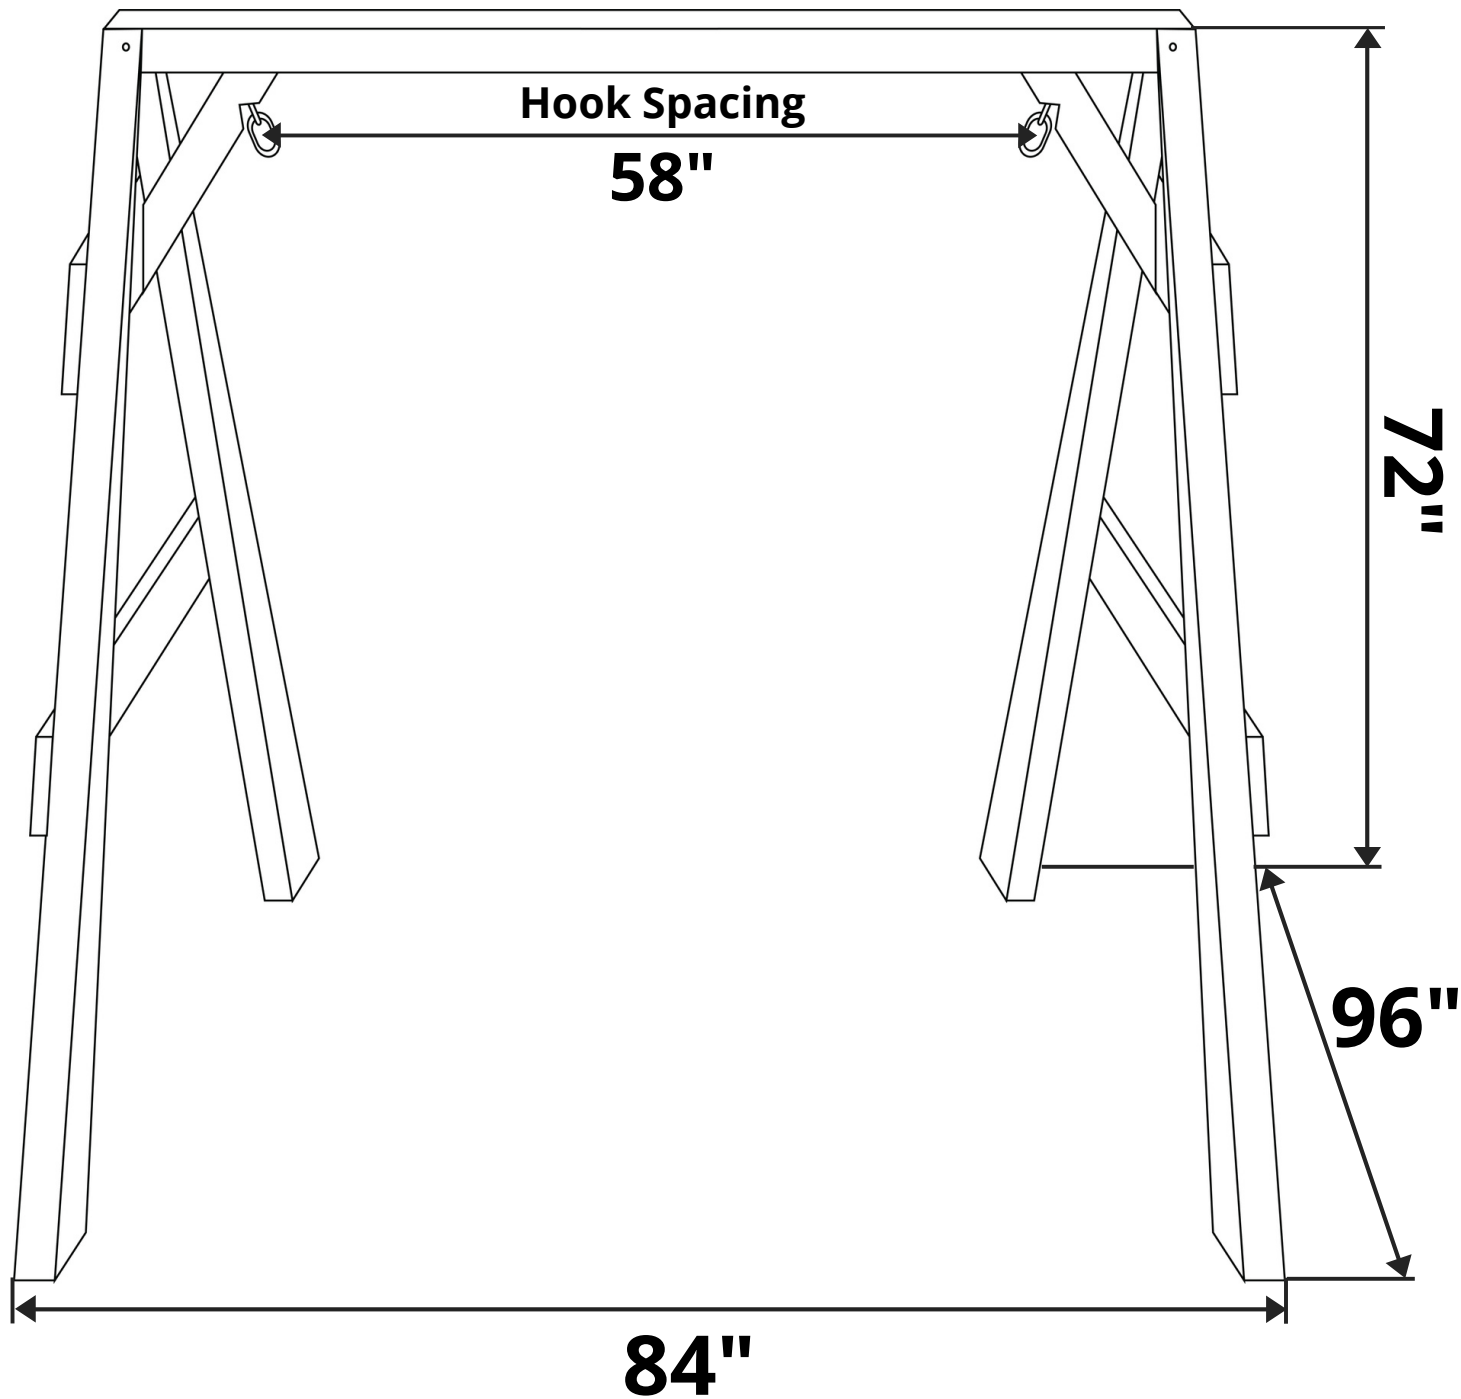

A&L Furniture Co. Red Cedar A-Frame

Size: 5 Foot

Accommodates Up to 65 in. Swing

Product Weight: 35 lbs

Weight Capacity: 500 lbs