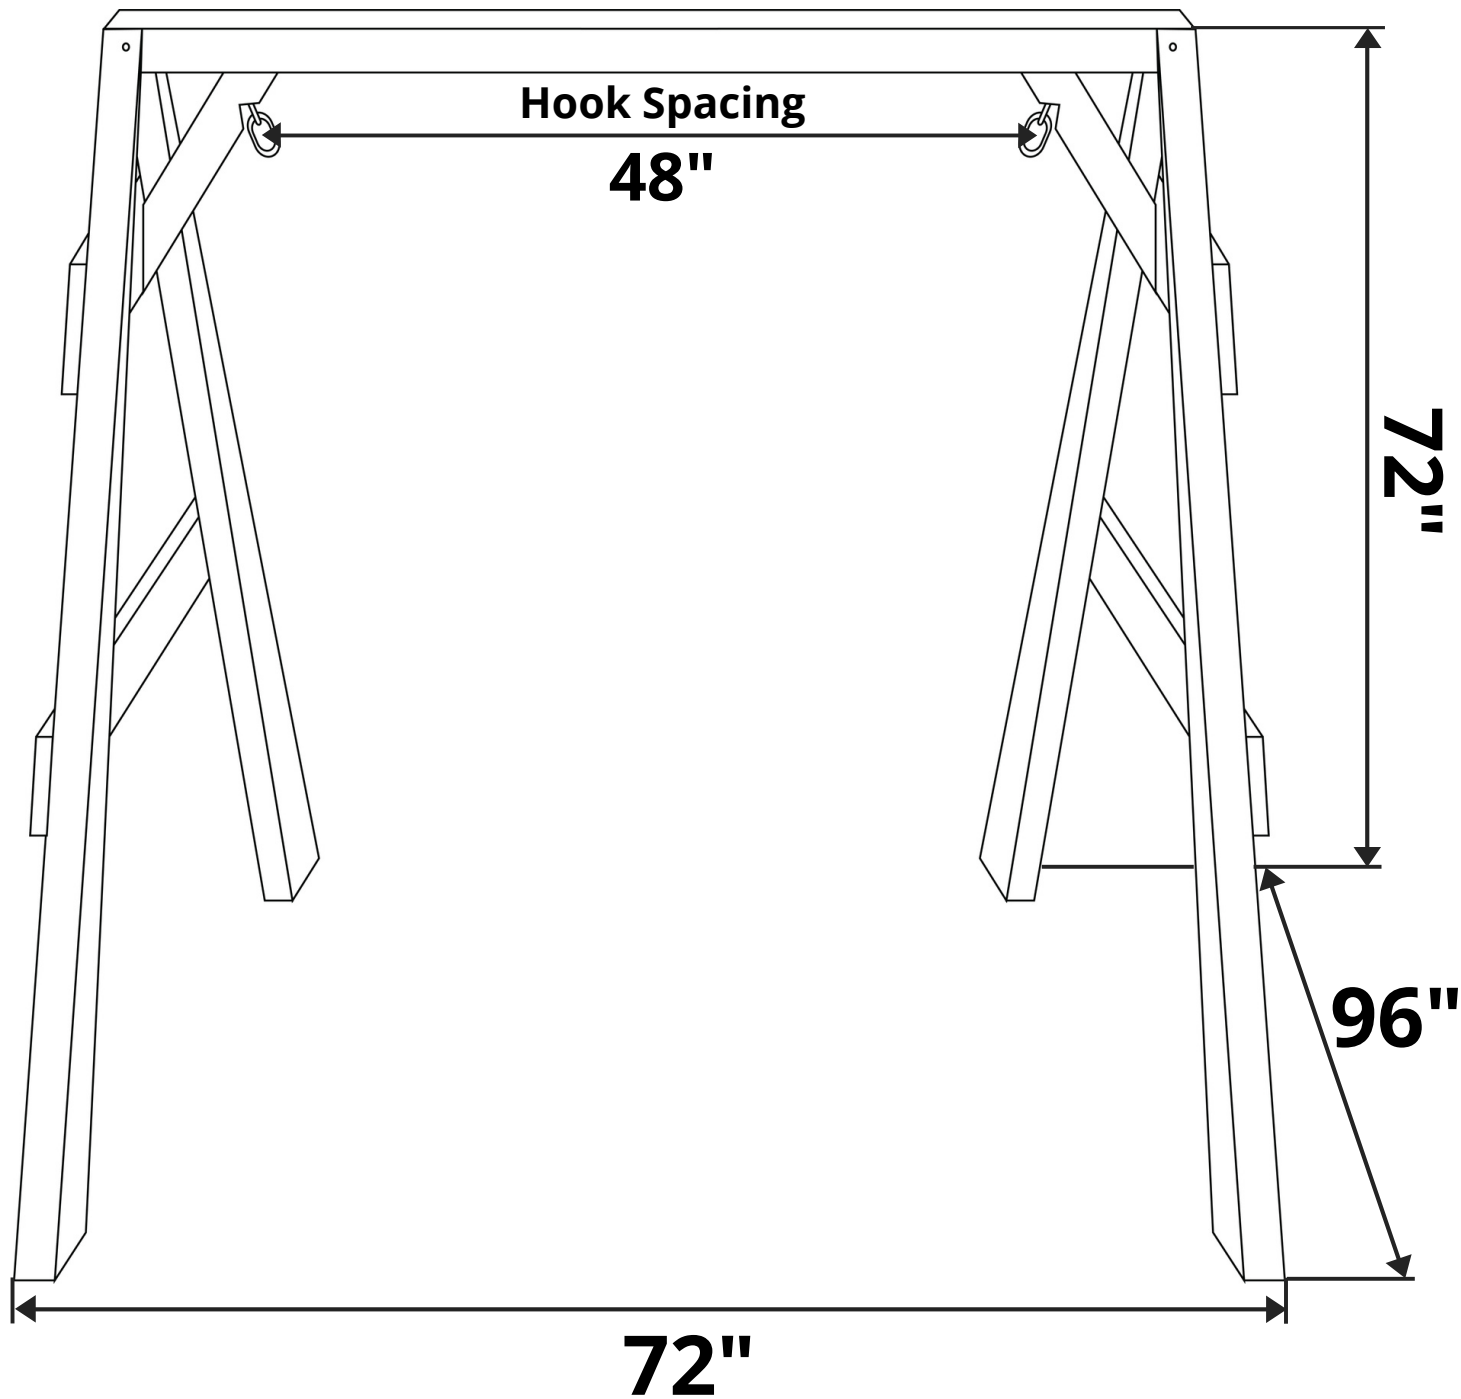

A&L Furniture Co. Red Cedar A-Frame

Size: 4 Foot

Accommodates Up to 55 in. Swing

Product Weight: 30 lbs

Weight Capacity: 500 lbs