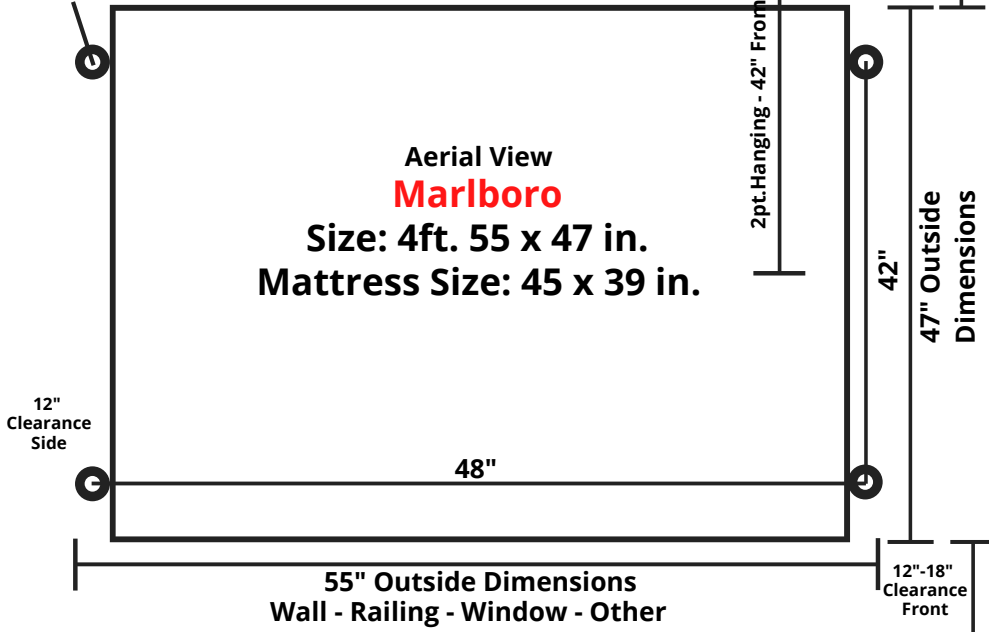

Wall - Railing - Window - Other

The circles indicate where the rope/chain attach to the bed. You will need to match these dimensions on your ceiling and into support beam with hooks.

Wall - Railing - Window - Other

The circles indicate where the rope/chain attach to the bed. You will need to match these dimensions on your ceiling and into support beam with hooks.

Wall - Railing - Window - Other

The circles indicate where the rope/chain attach to the bed. You will need to match these dimensions on your ceiling and into support beam with hooks.

Wall - Railing - Window - Other

The circles indicate where the rope/chain attach to the bed. You will need to match these dimensions on your ceiling and into support beam with hooks.