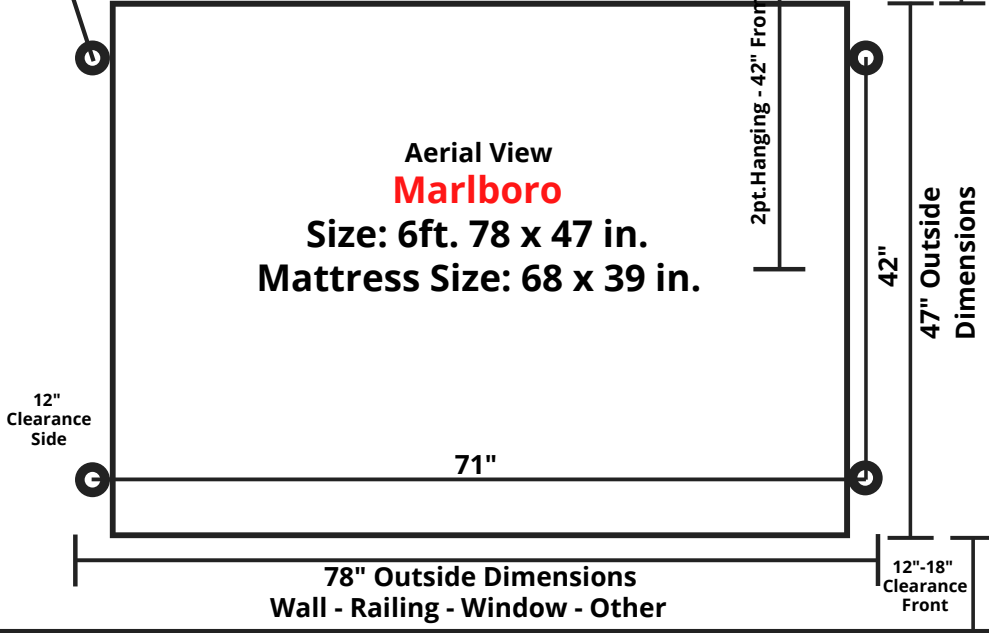

Wall - Railing - Window - Other

The circles indicate where the rope/chain attach to the bed. You will need to match these dimensions on your ceiling and into support beam with hooks.

Wall - Railing - Window - Other

The circles indicate where the rope/chain attach to the bed. You will need to match these dimensions on your ceiling and into support beam with hooks.

Wall - Railing - Window - Other

The circles indicate where the rope/chain attach to the bed. You will need to match these dimensions on your ceiling and into support beam with hooks.

Wall - Railing - Window - Other

The circles indicate where the rope/chain attach to the bed. You will need to match these dimensions on your ceiling and into support beam with hooks.