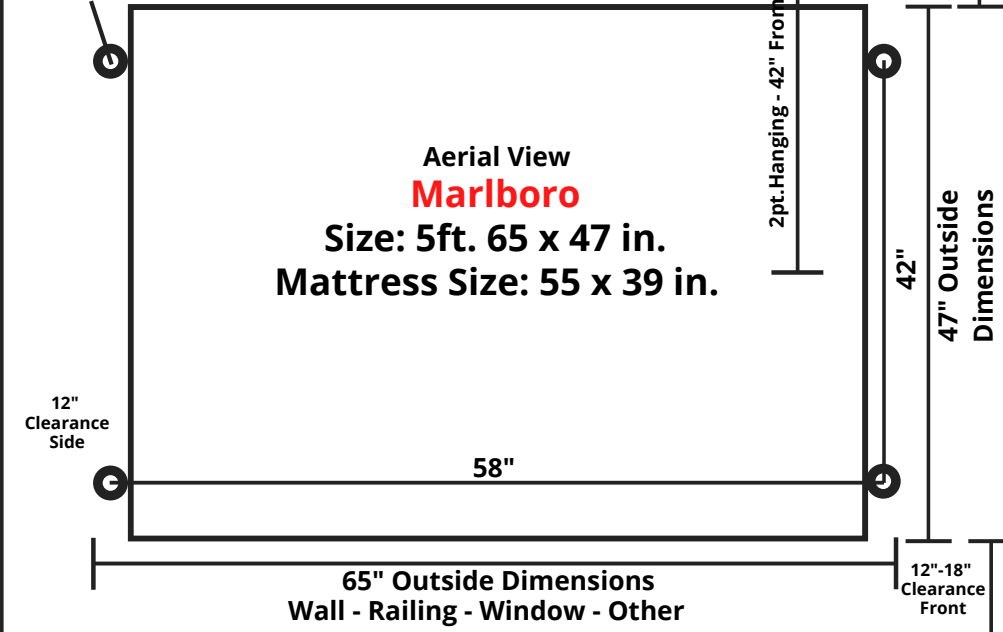

Wall - Railing - Window - Other

The circles indicate where the rope/chain attach to the bed. You will need to match these dimensions on your ceiling and into support beam with hooks.

Wall - Railing - Window - Other

The circles indicate where the rope/chain attach to the bed. You will need to match these dimensions on your ceiling and into support beam with hooks.

Wall - Railing - Window - Other

The circles indicate where the rope/chain attach to the bed. You will need to match these dimensions on your ceiling and into support beam with hooks.

Wall - Railing - Window - Other

The circles indicate where the rope/chain attach to the bed. You will need to match these dimensions on your ceiling and into support beam with hooks.