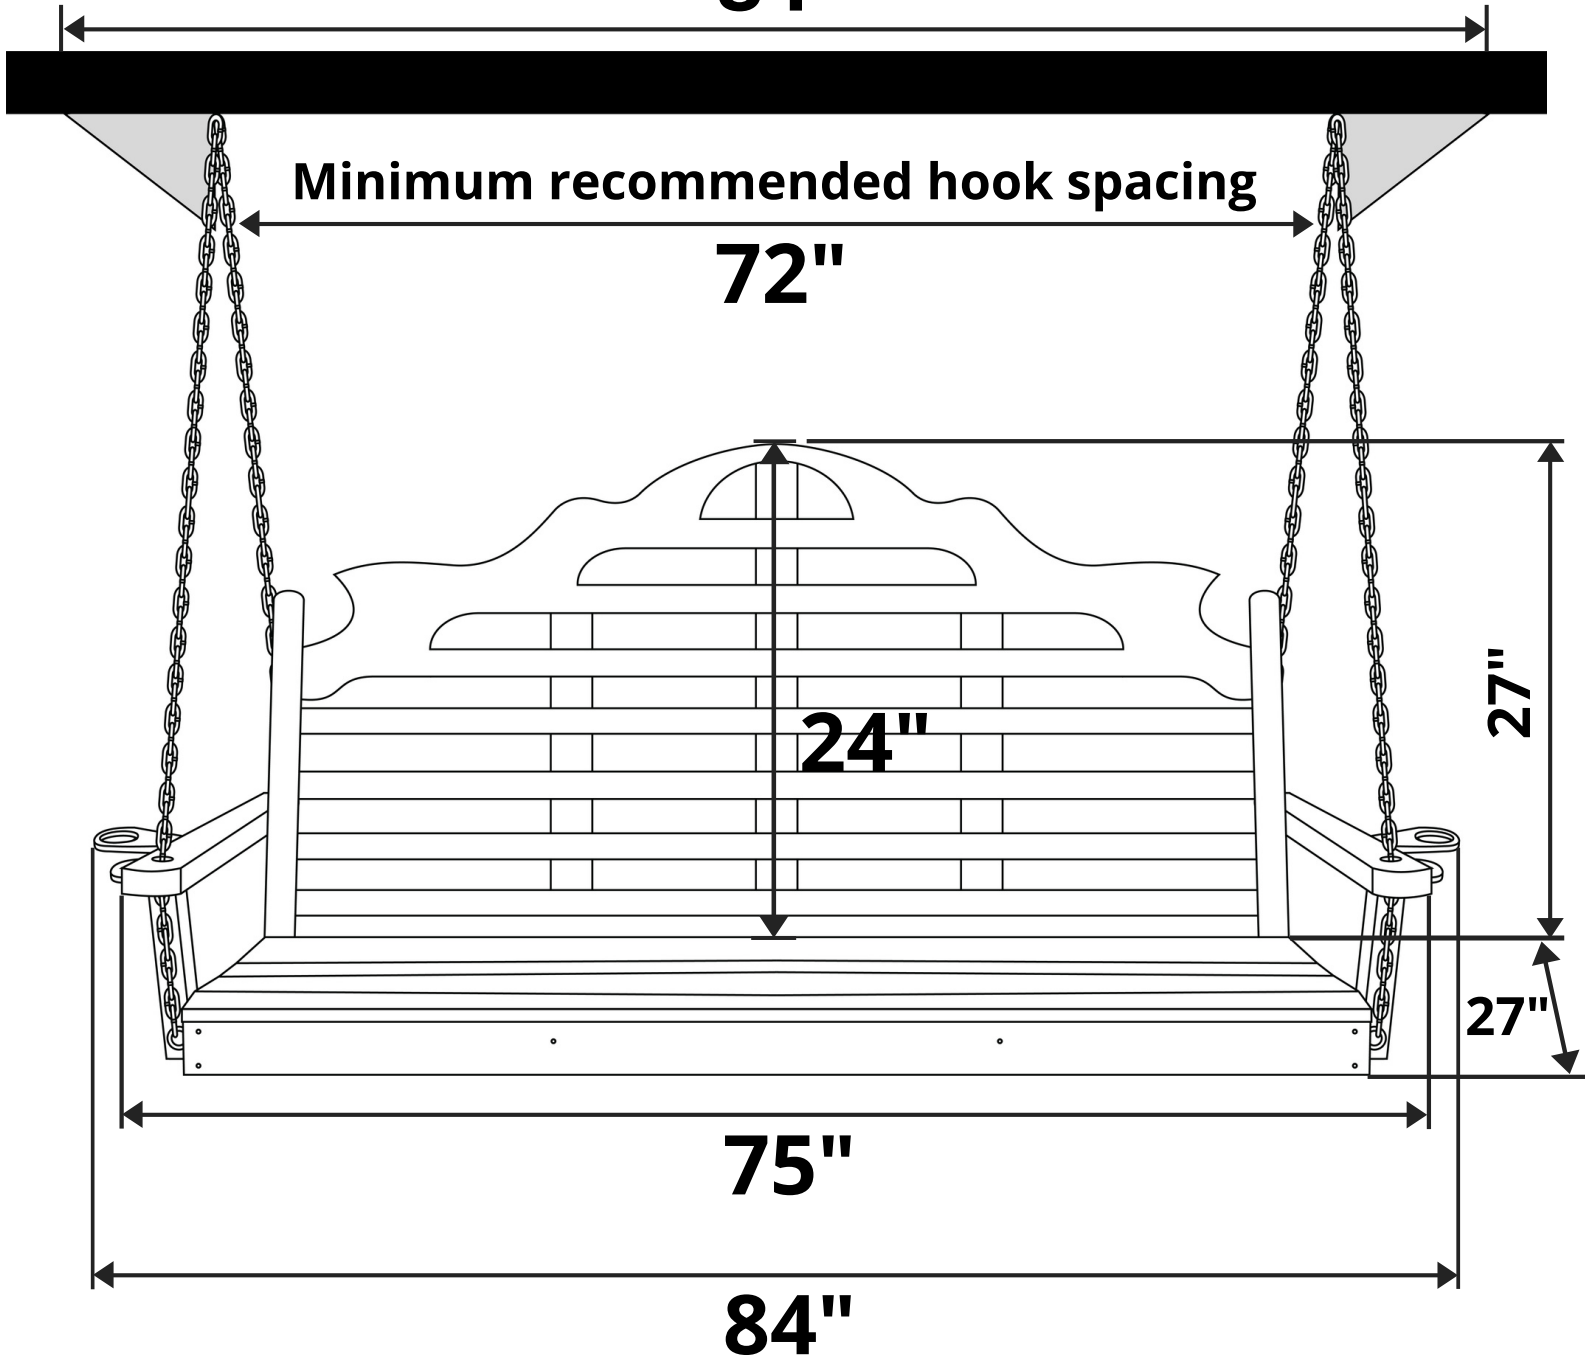

A&L Furniture Co. Marlboro Porch Swing

Length Option: 6 Foot

Maximum recommended hook spacing

84"

Minimum recommended hook spacing

72"

Recommended Seat Cushion Size: 68x17 in.

Product Weight: 88 lbs

Weight Capacity: 500 lbs