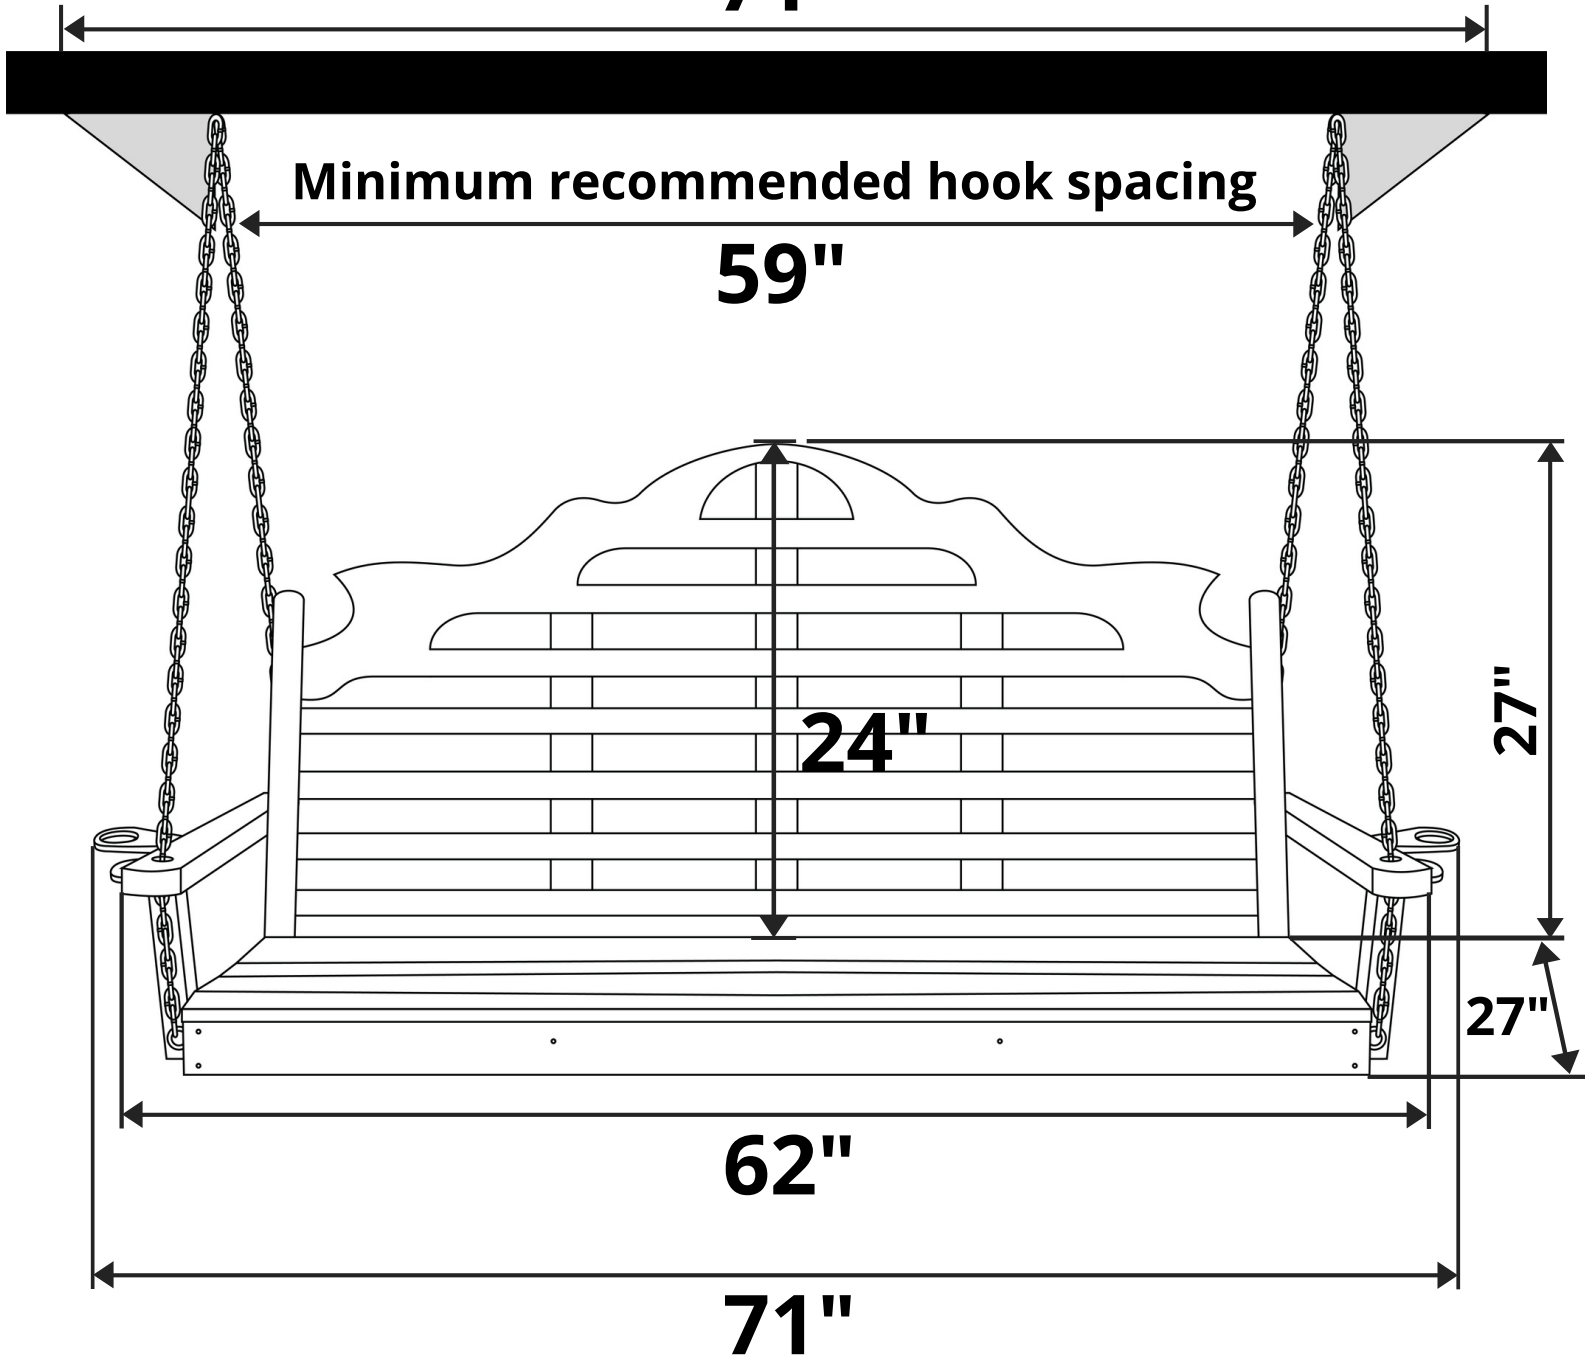

A&L Furniture Co. Marlboro Porch Swing

Length Option: 5 Foot

Maximum recommended hook spacing

71"

Minimum recommended hook spacing

59"

Recommended Seat Cushion Size: 55x17 in.

Product Weight: 77 lbs

Weight Capacity: 500 lbs