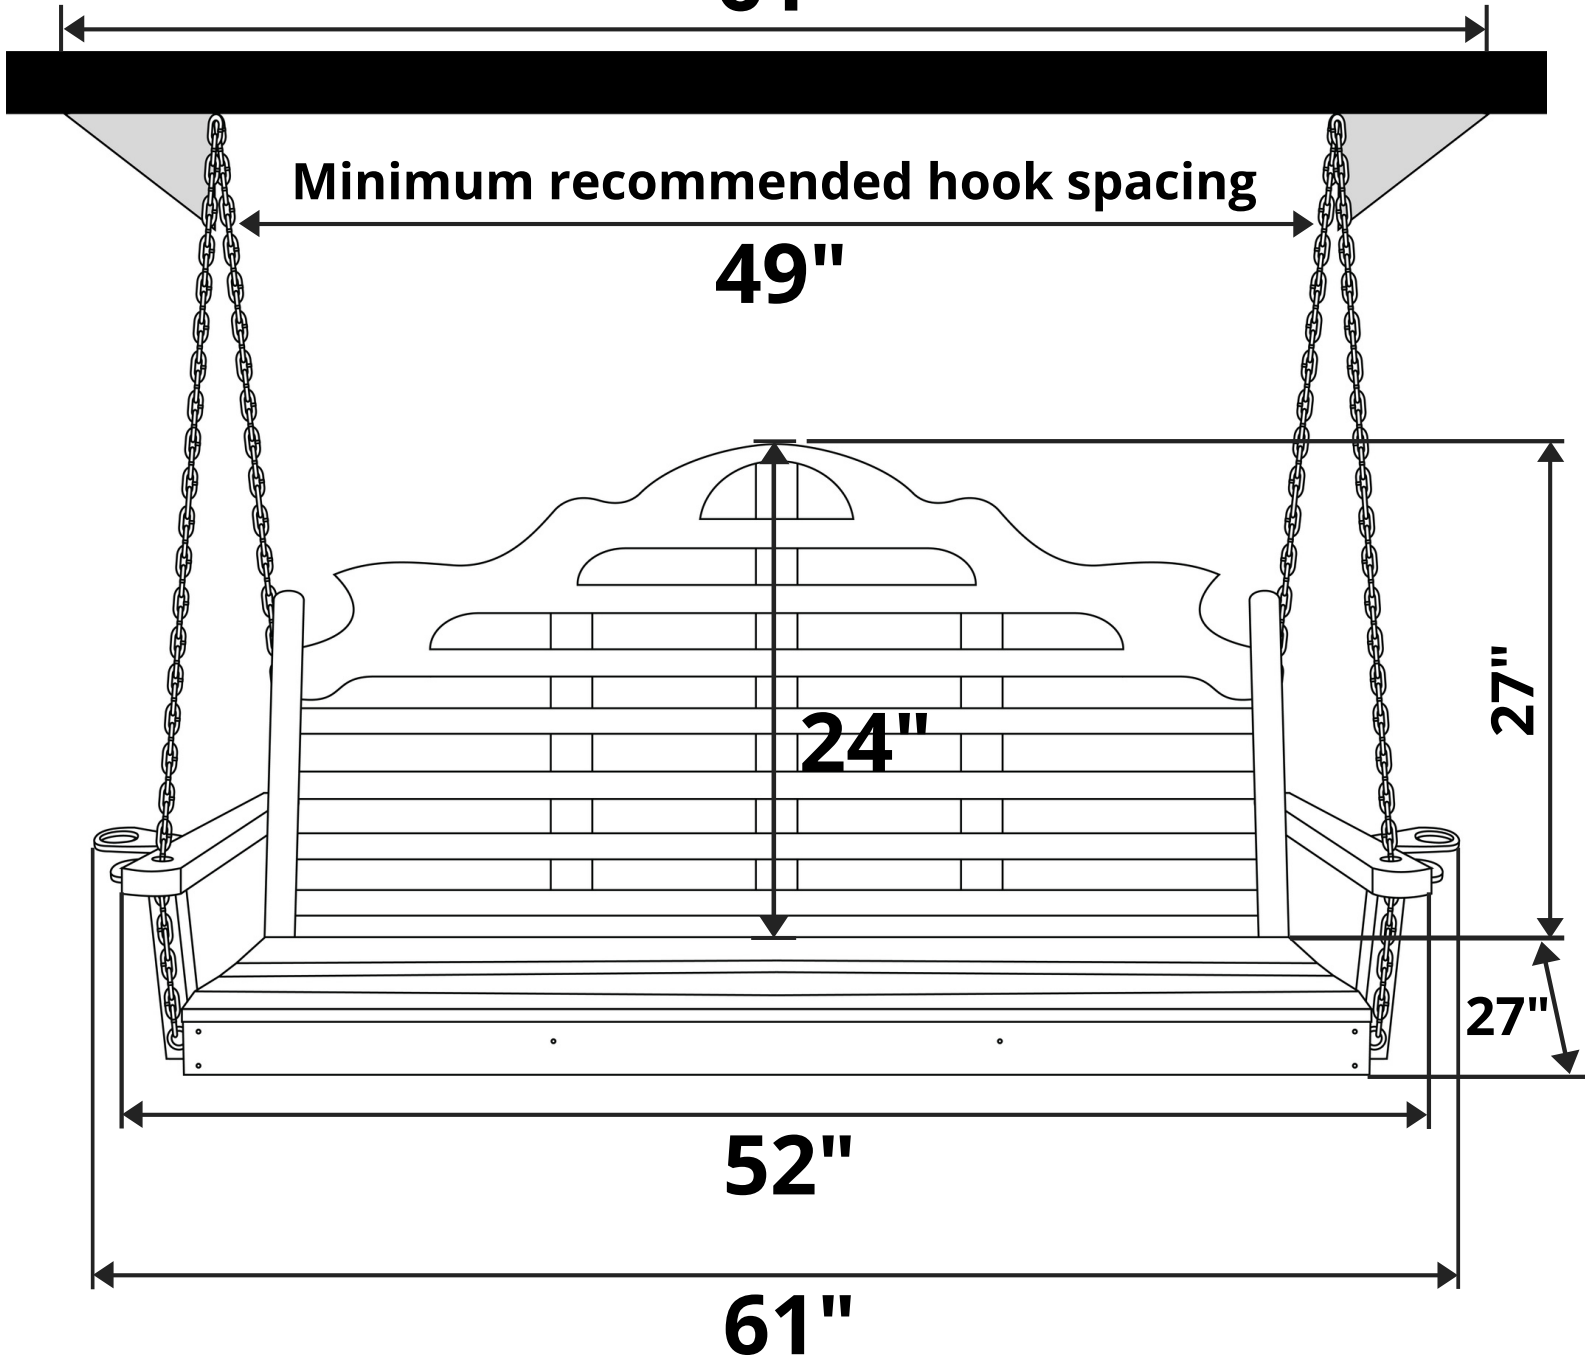

A&L Furniture Co. Marlboro Porch Swing

Length Option: 4 Foot

Maximum recommended hook spacing

61"

Minimum recommended hook spacing

49"

Recommended Seat Cushion Size: 45x17 in.

Product Weight: 66 lbs

Weight Capacity: 500 lbs