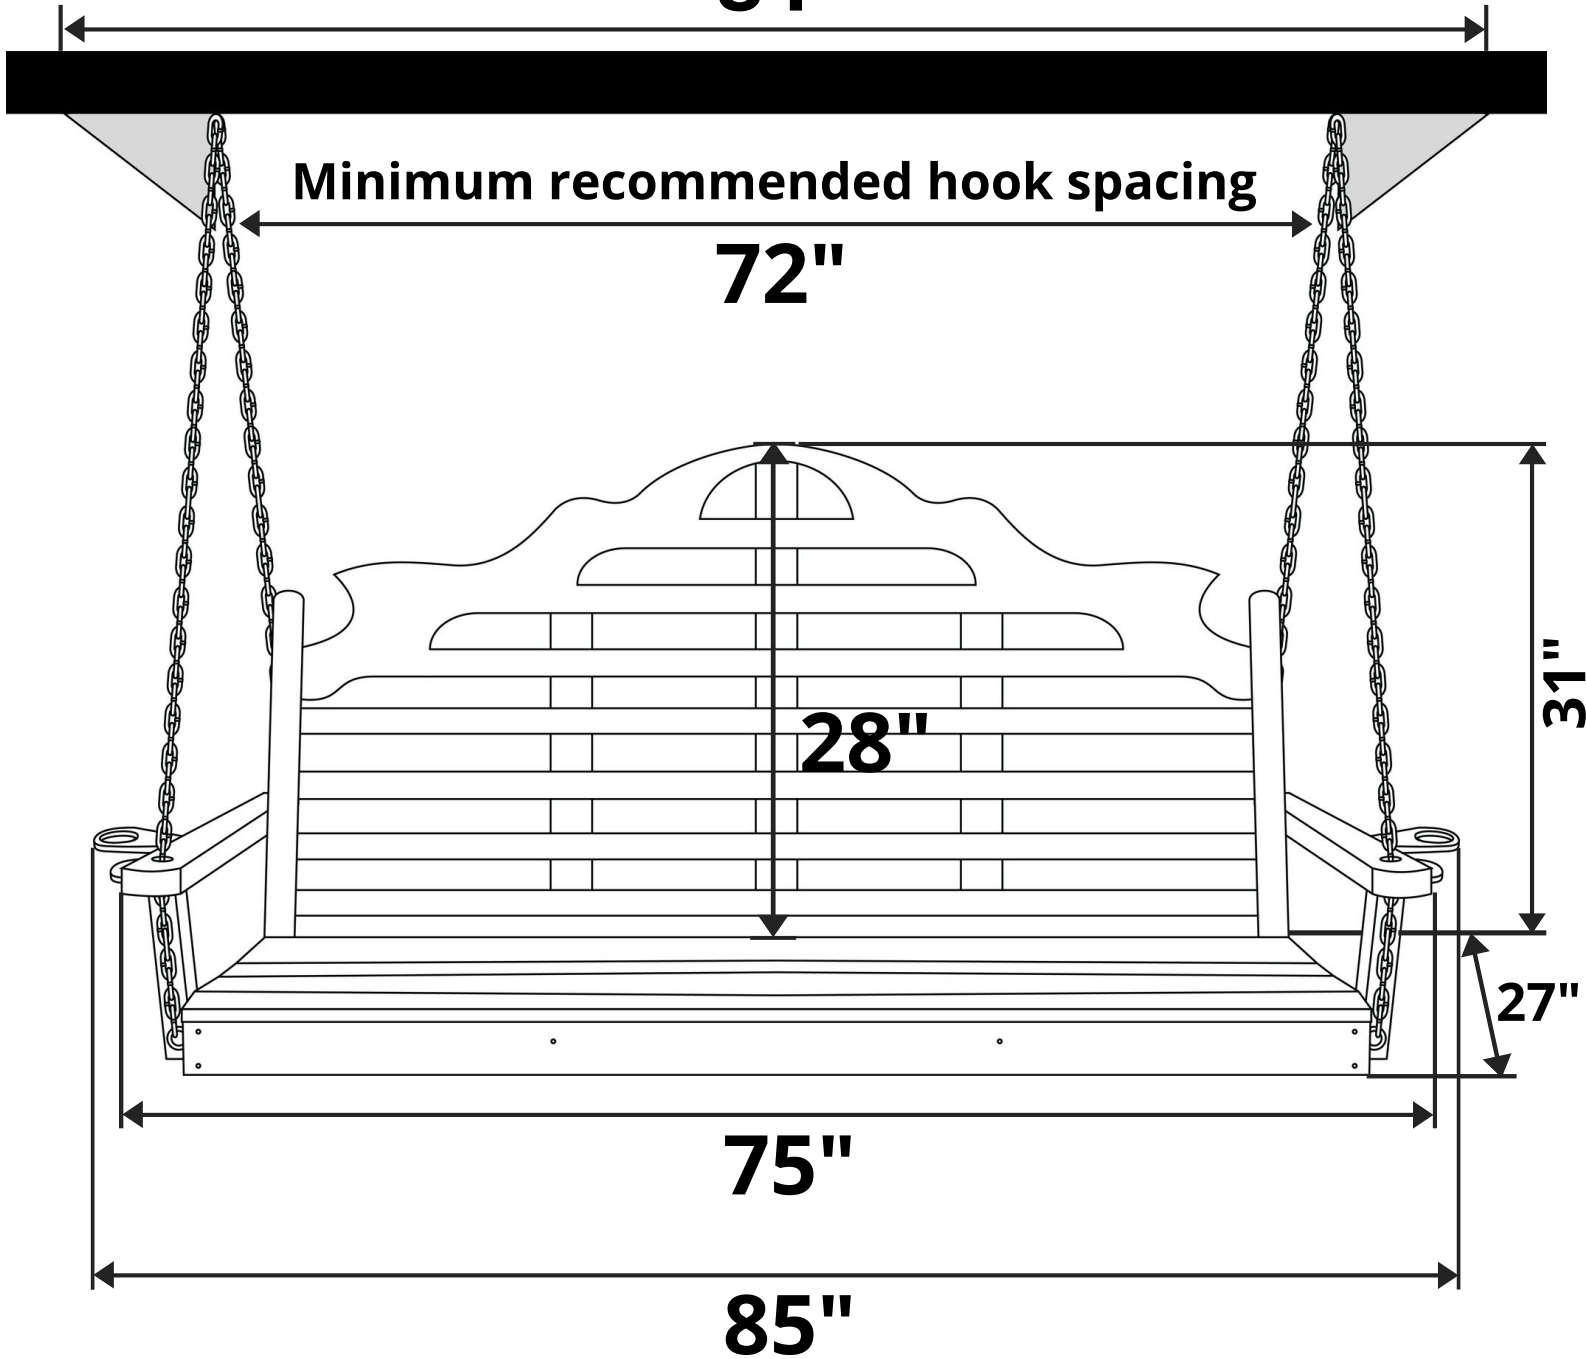

## Length Option: 6 Foot

Maximum recommended hook spacing

**84"**

Minimum recommended hook spacing

**72"**

**Recommended Seat Cushion Size: 68x17 in.**

**Product Weight: 65 lbs**

**Weight Capacity: 500 lbs**