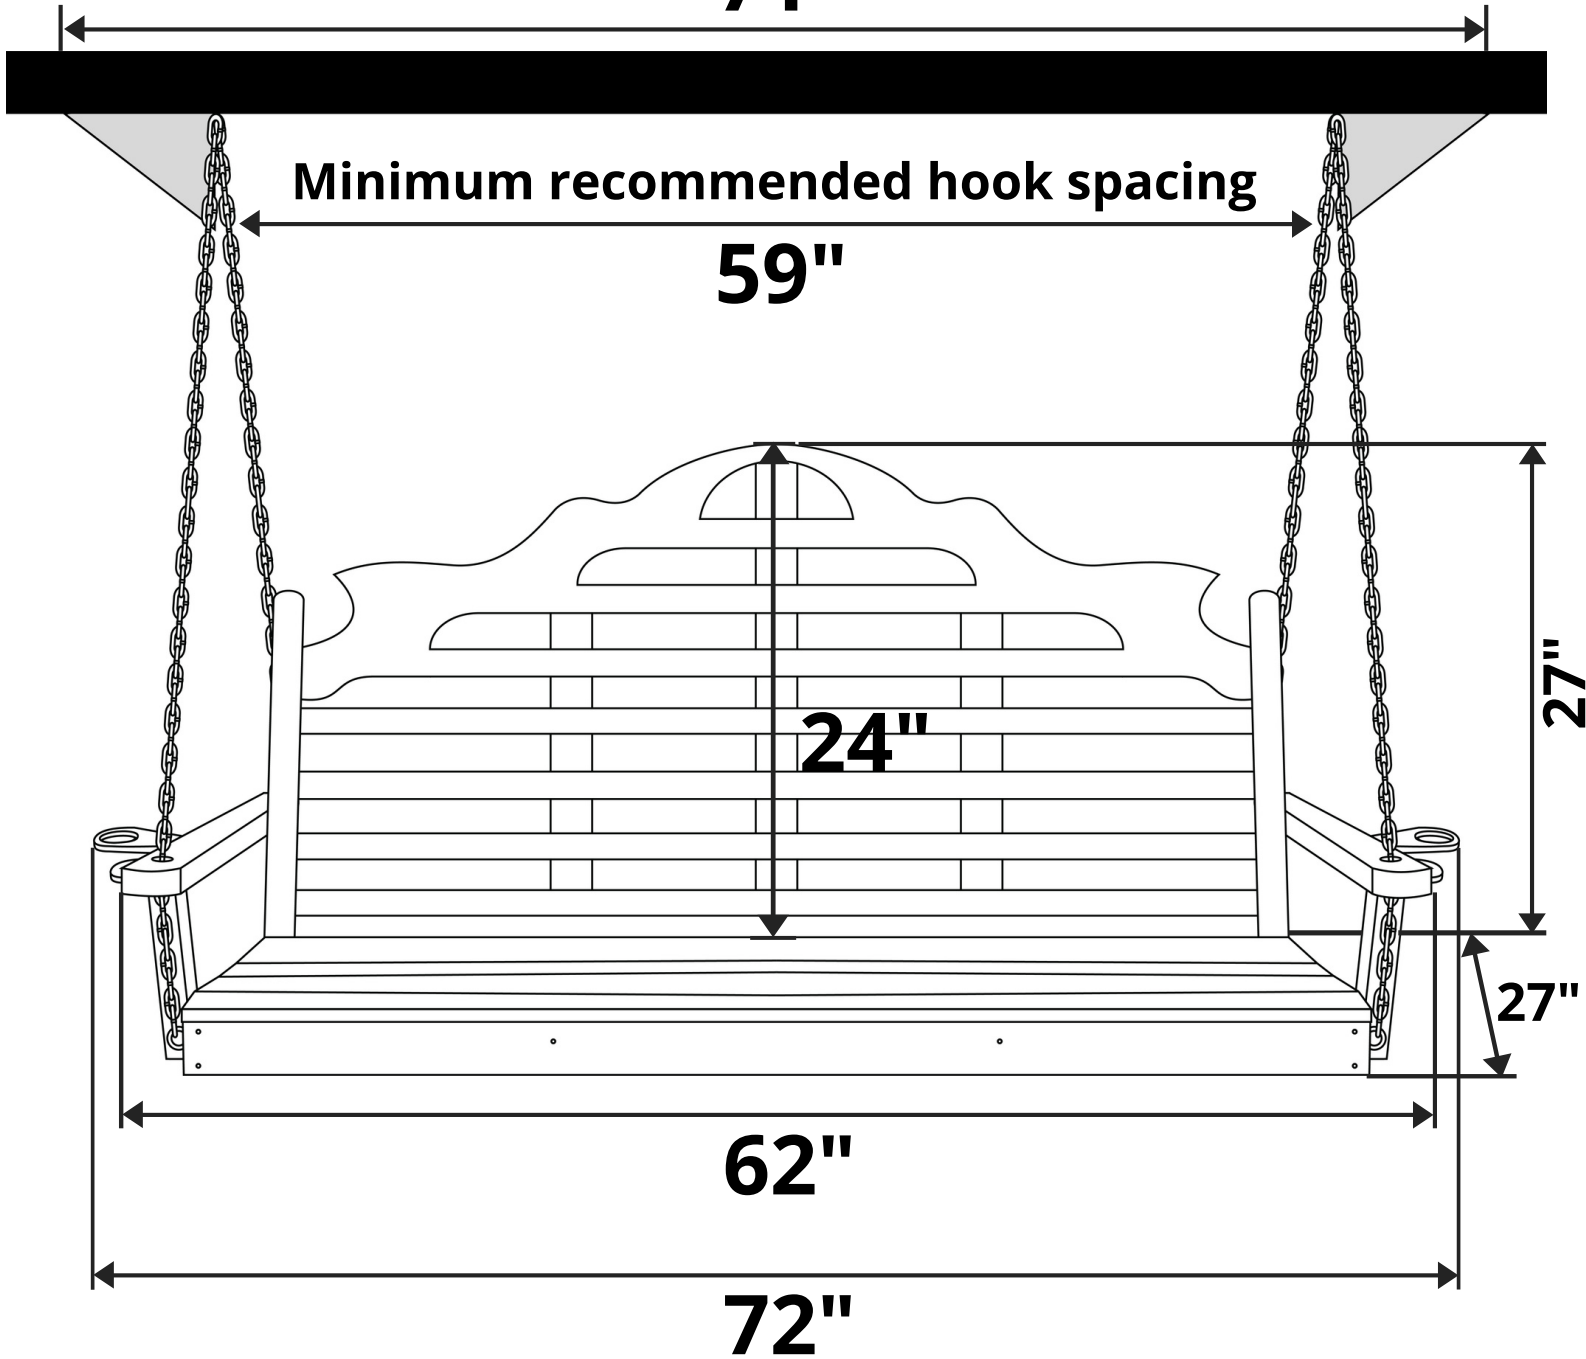

A&L Furniture Co. Marlboro Red Cedar Porch Swing

Length Option: 5 Foot

Maximum recommended hook spacing

71"

Minimum recommended hook spacing

59"

Recommended Seat Cushion Size: 55x17 in.

Product Weight: 55 lbs

Weight Capacity: 500 lbs