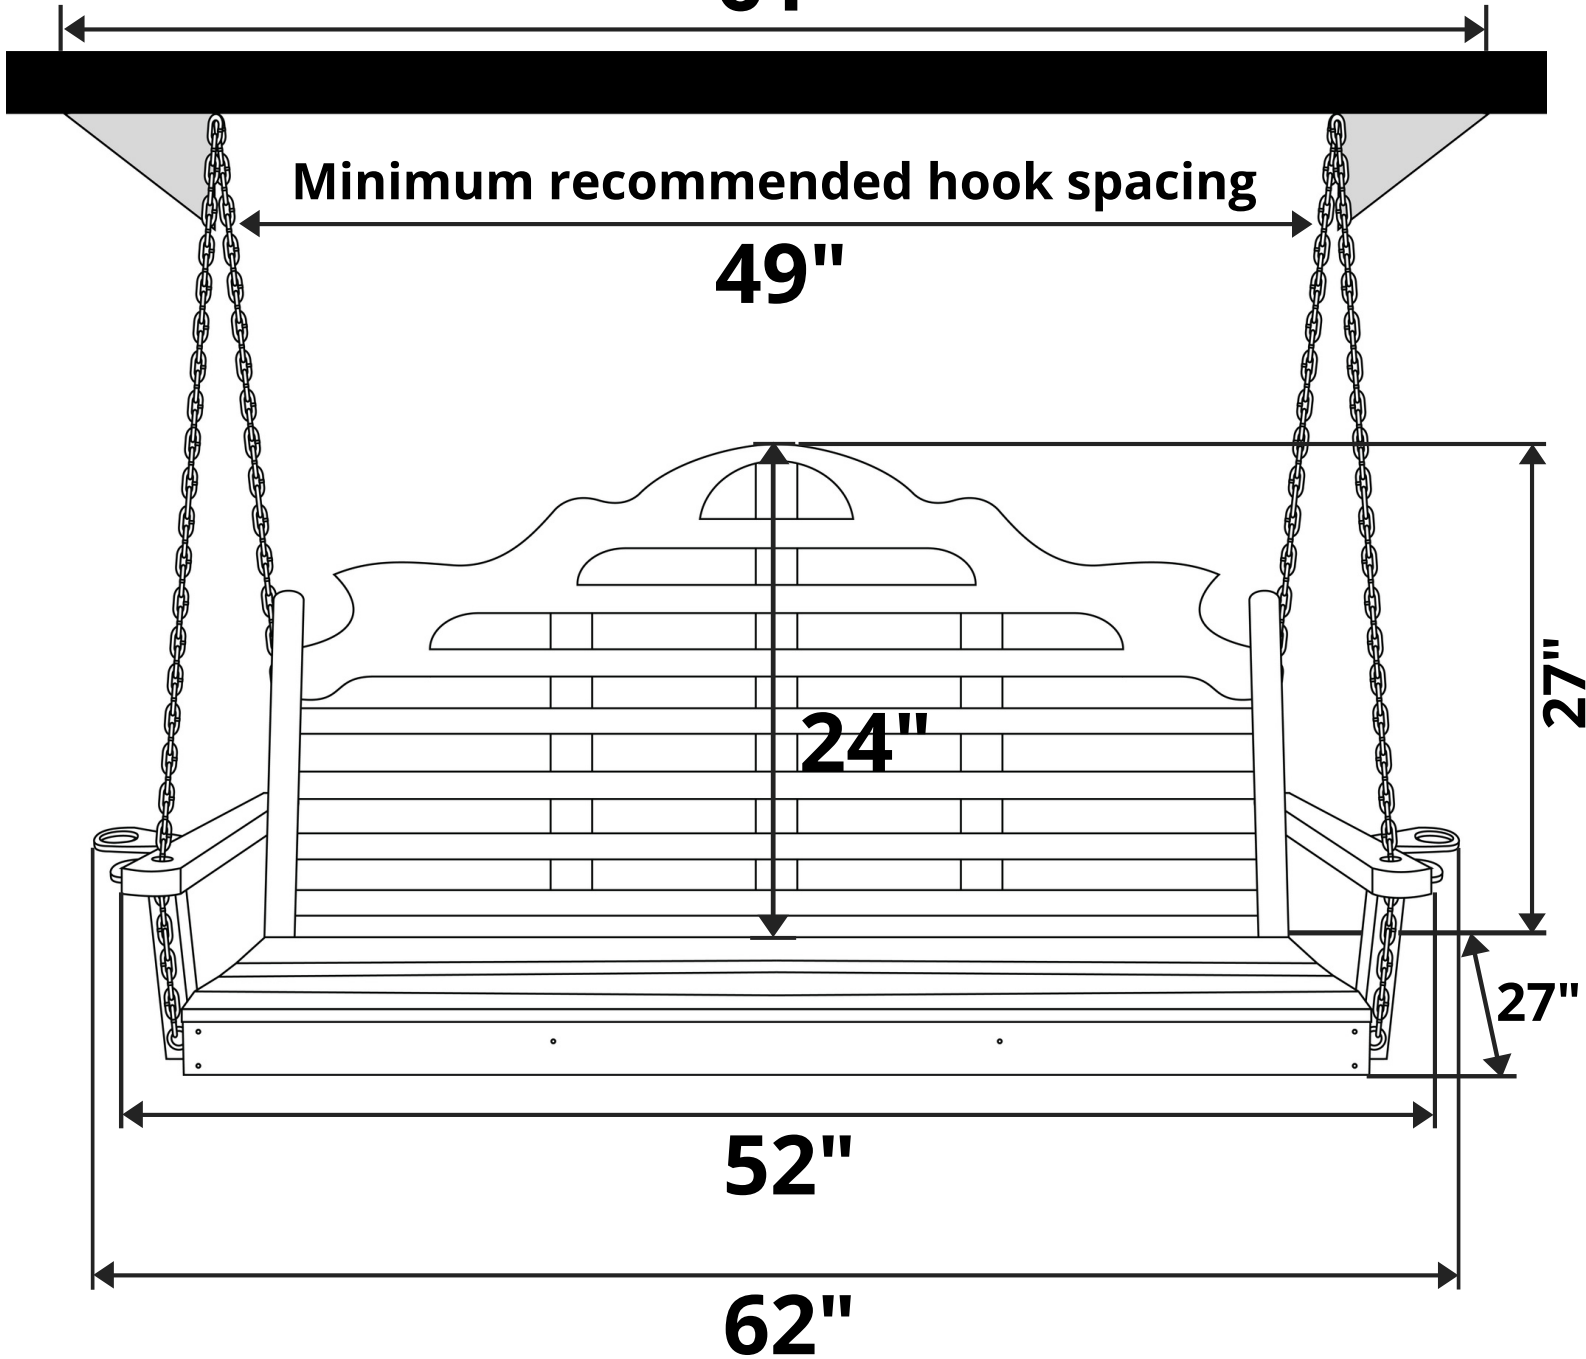

A&L Furniture Co. Marlboro Red Cedar Porch Swing

Length Option: 4 Foot

Maximum recommended hook spacing

61"

Minimum recommended hook spacing

49"

Recommended Seat Cushion Size: 45x17 in.

Product Weight: 45 lbs

Weight Capacity: 500 lbs