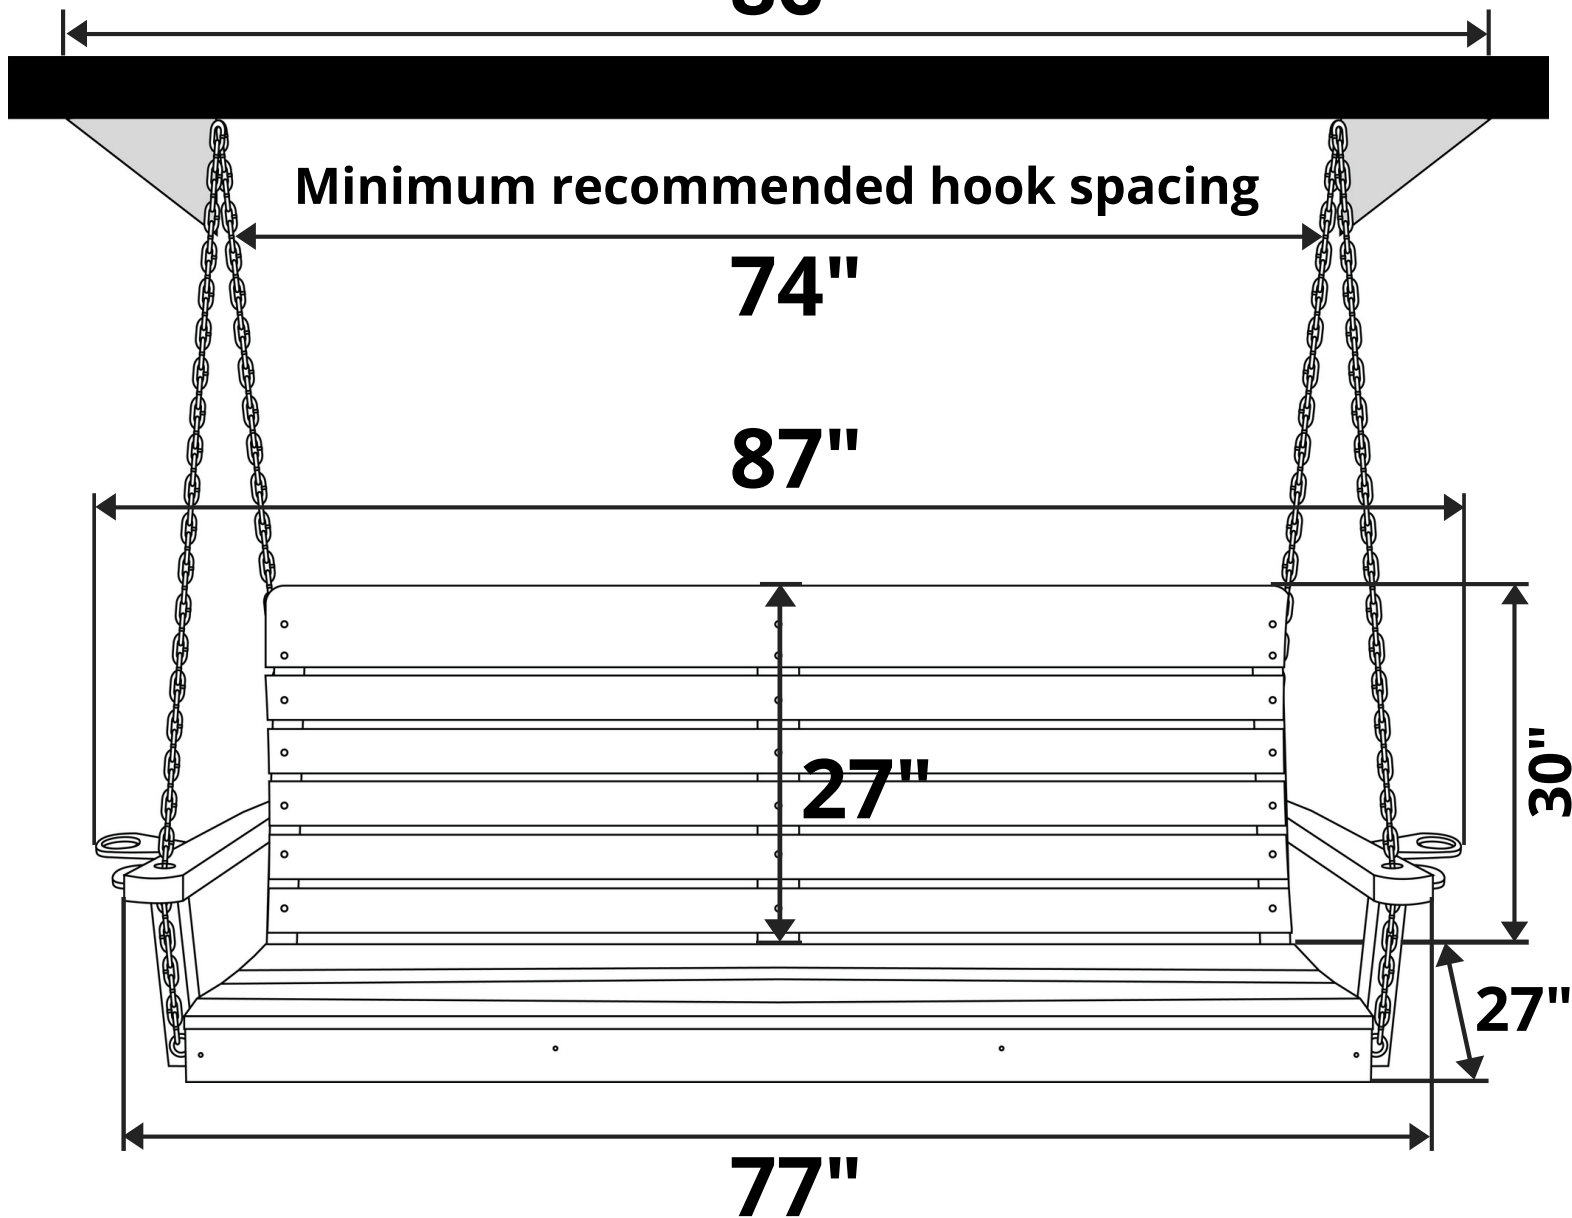

A&L Furniture Co. Highback Pressure Treated Porch Swing

Length Option: 6 Foot

Maximum recommended hook spacing

86"

Minimum recommended hook spacing

74"

87"

27"

30"

27"

77"

Recommended Seat Cushion Size: 68x17 in.

Product Weight: 65 lbs

Weight Capacity: 500 lbs