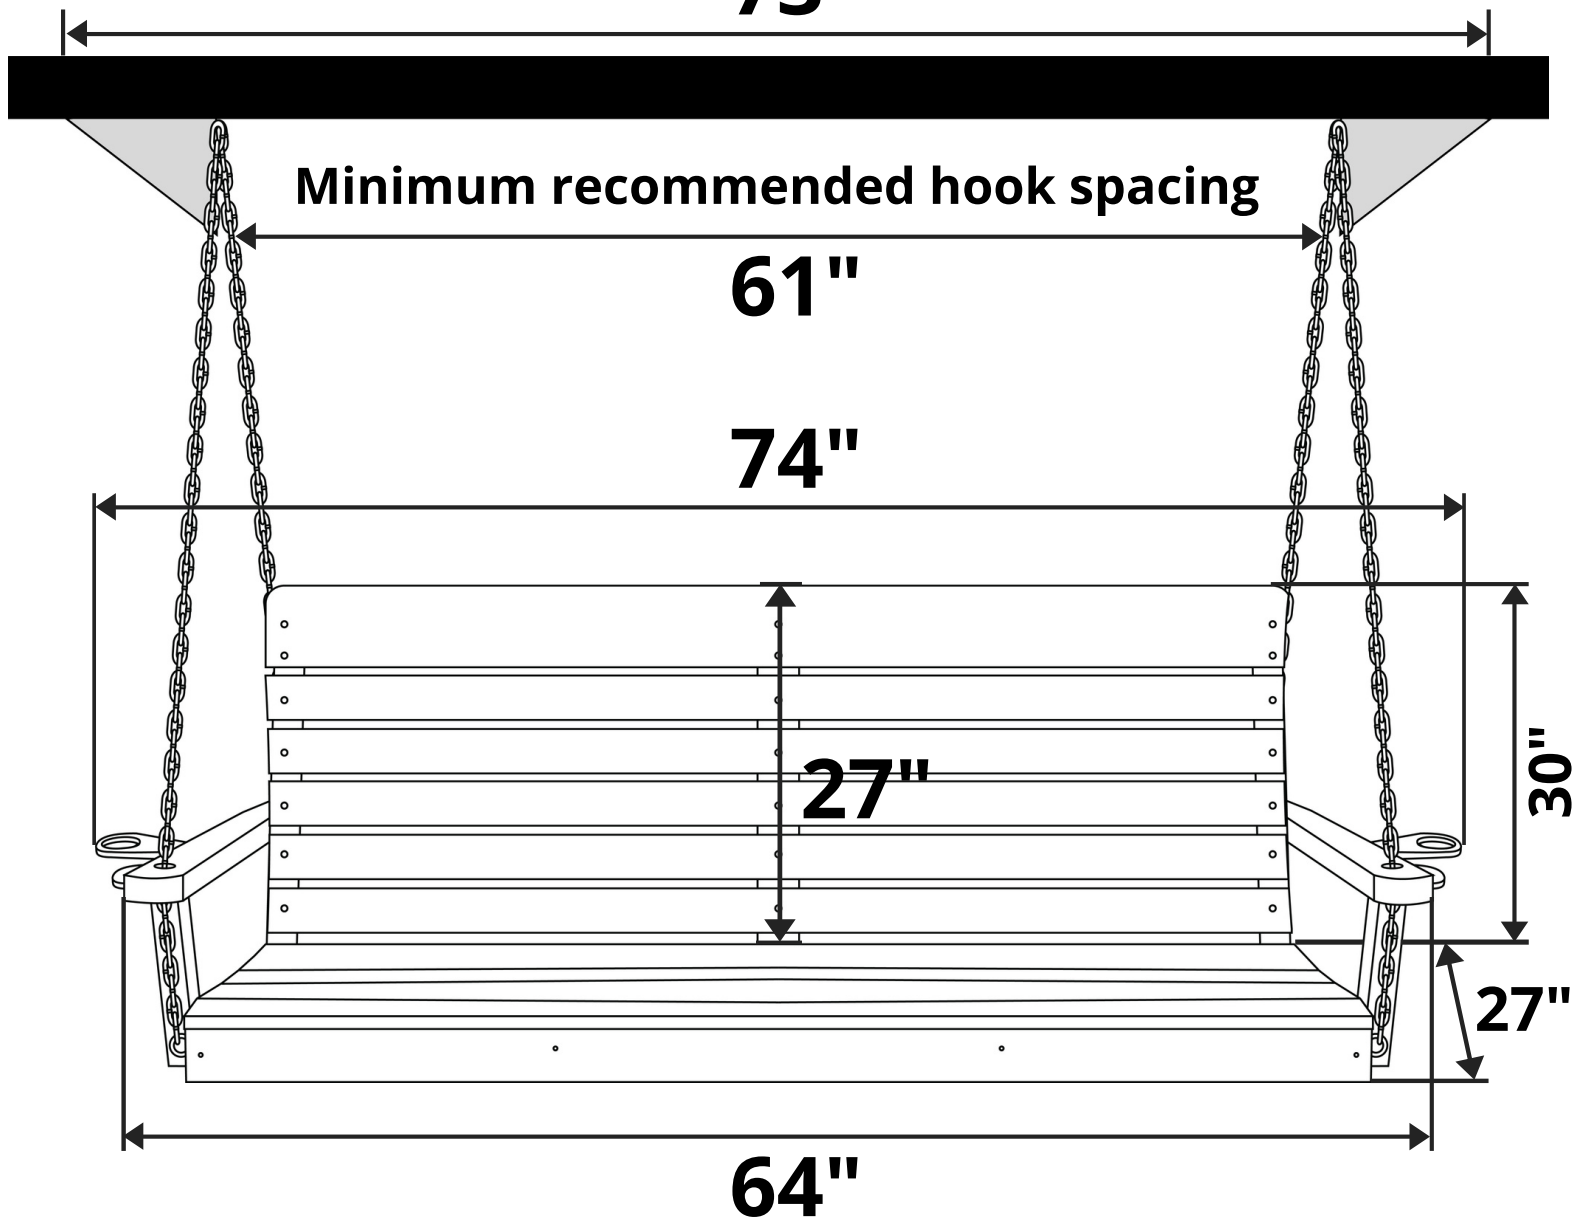

A&L Furniture Co. Highback Pressure Treated Porch Swing

Length Option: 5 Foot

Maximum recommended hook spacing

73"

Minimum recommended hook spacing

61"

74"

27"

30"

27"

64"

Recommended Seat Cushion Size: 55x17 in.

Product Weight: 56 lbs

Weight Capacity: 500 lbs