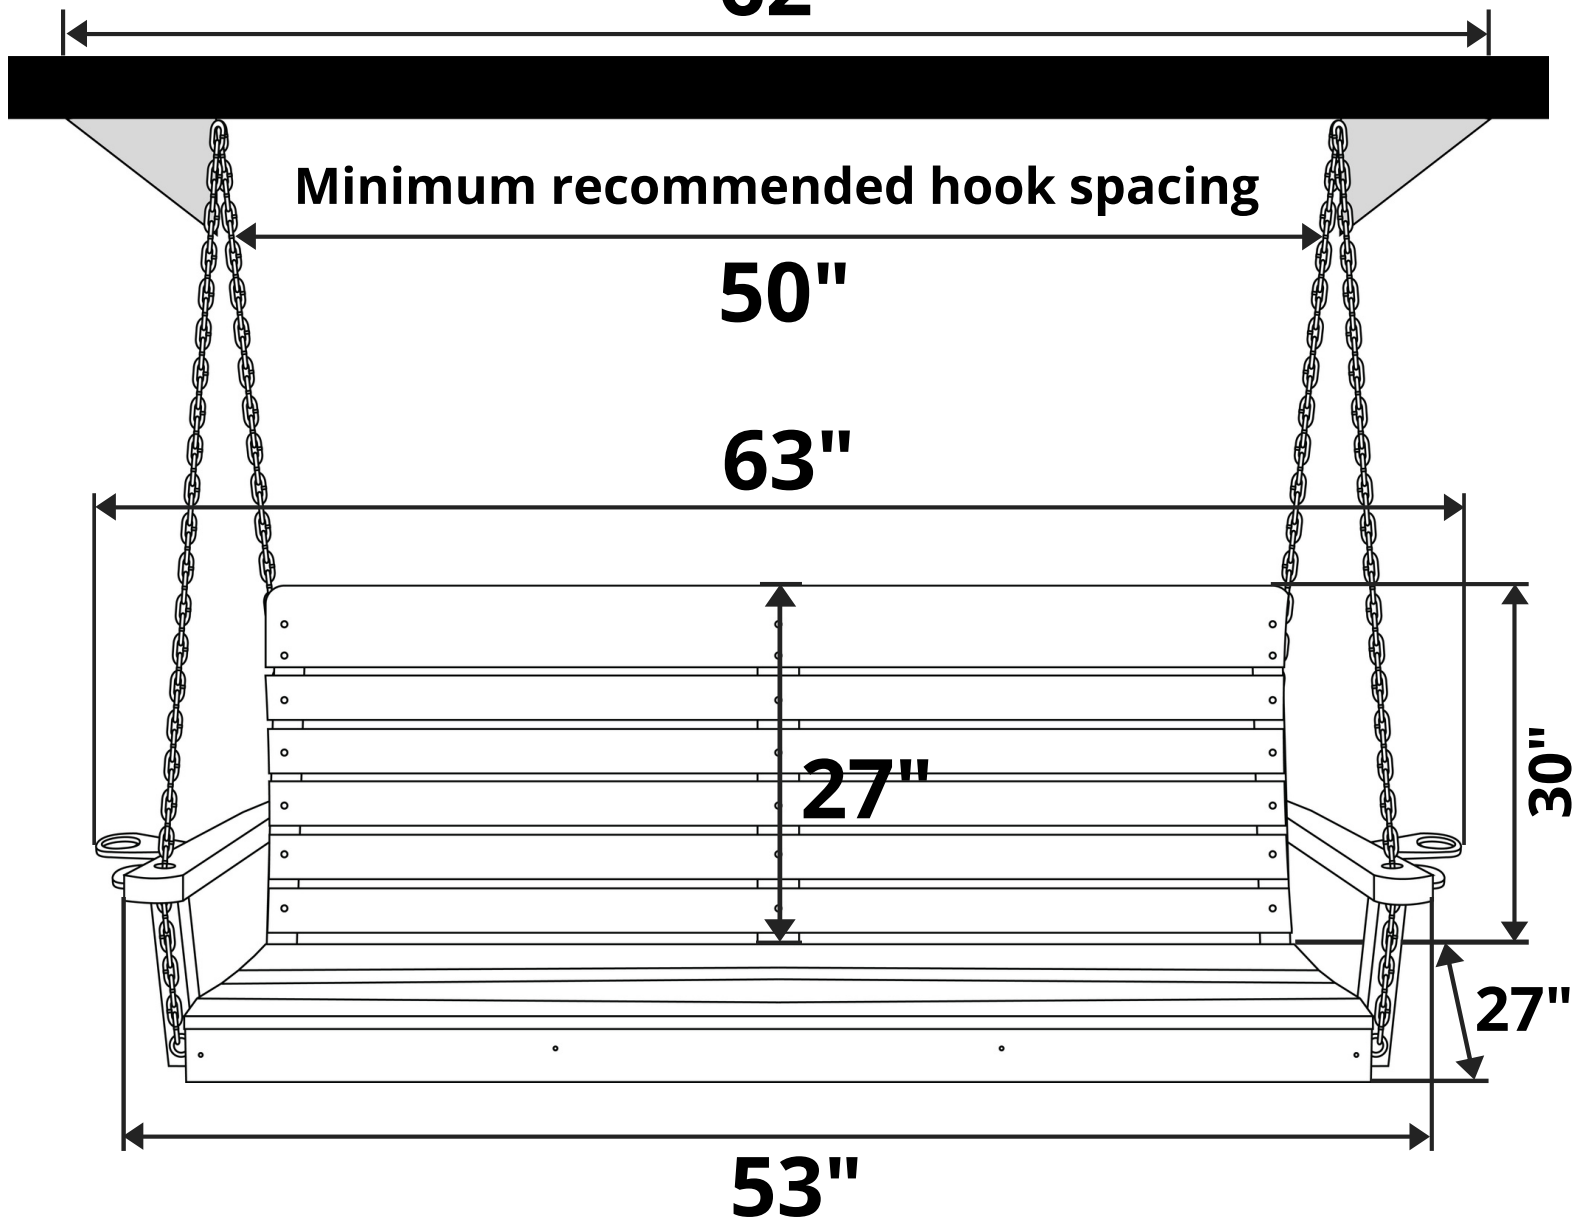

# A&L Furniture Co. Highback Pressure Treated Porch Swing

Length Option: 4 Foot

Maximum recommended hook spacing

62"

Minimum recommended hook spacing

50"

63"

27"

30"

27"

53"

Recommended Seat Cushion Size: 45x17 in.

Product Weight: 48 lbs

Weight Capacity: 500 lbs