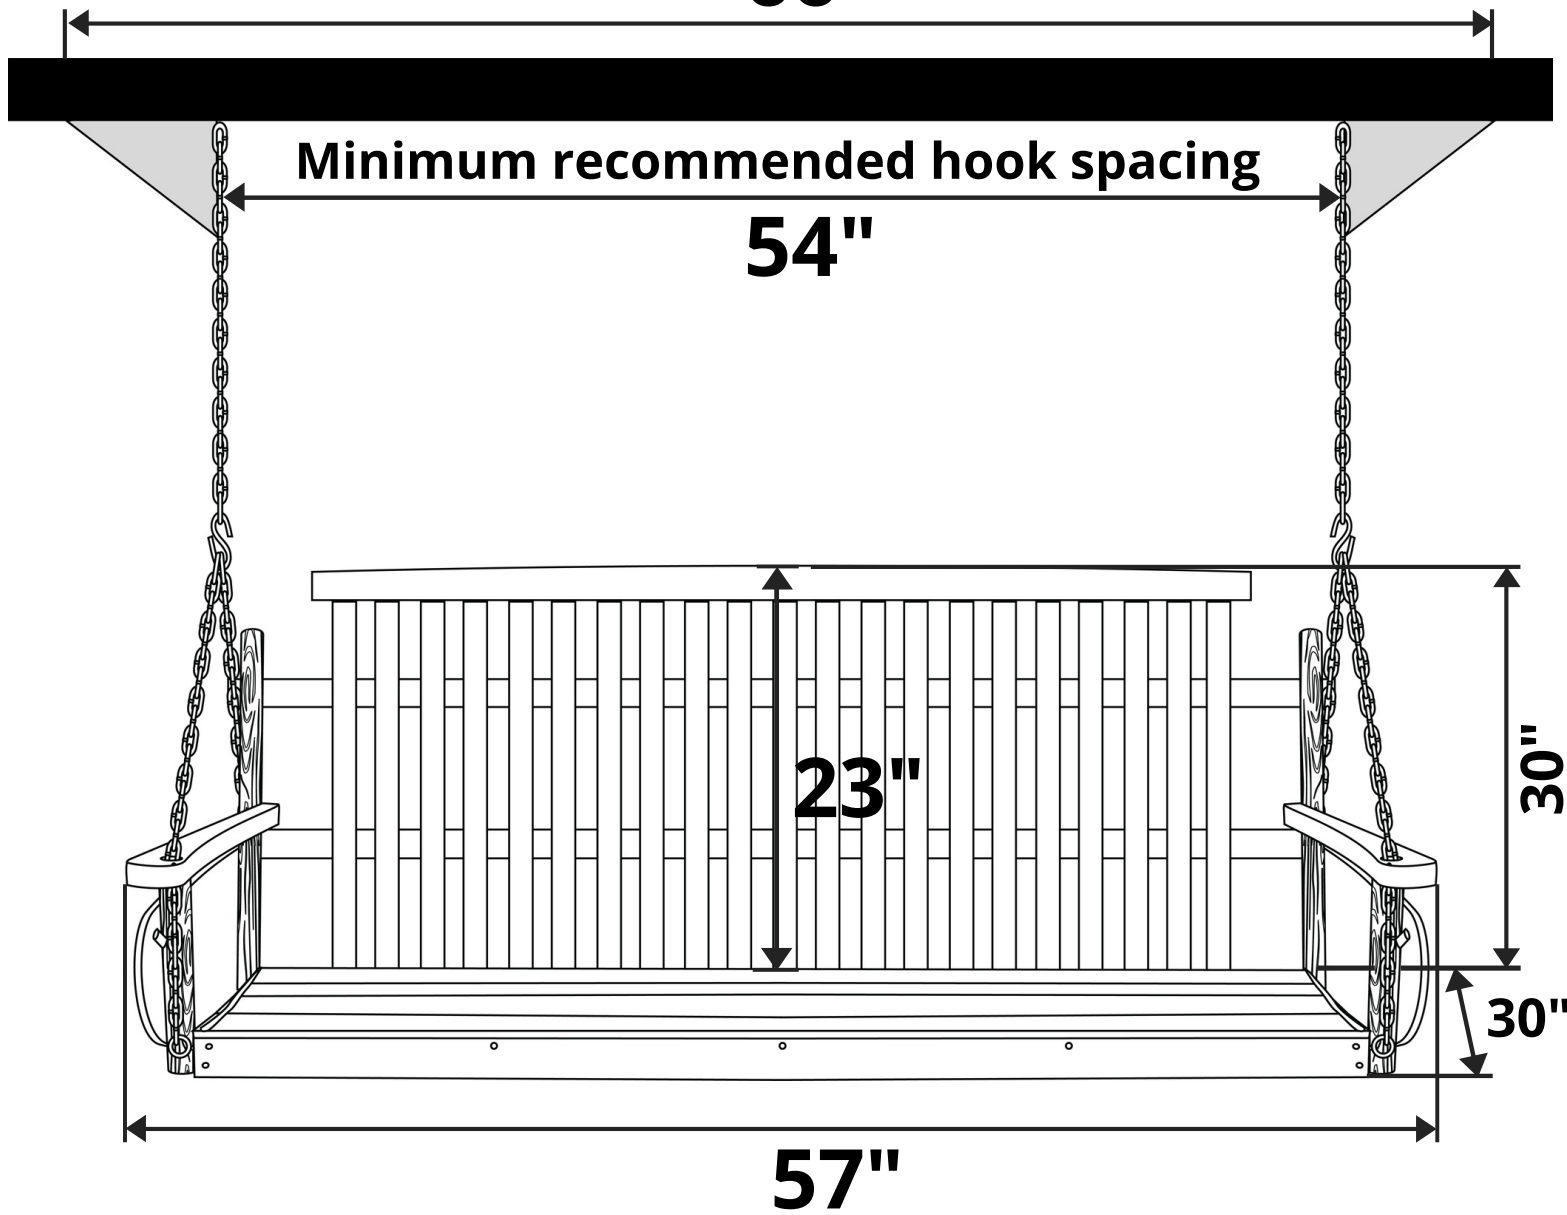

## Length Option: 5 Foot

Maximum recommended hook spacing

**66"**

Minimum recommended hook spacing

**54"**

**Recommended Seat Cushion Size: 51x17 in.**

**Product Weight: 45 lbs**

**Weight Capacity: 500 lbs**