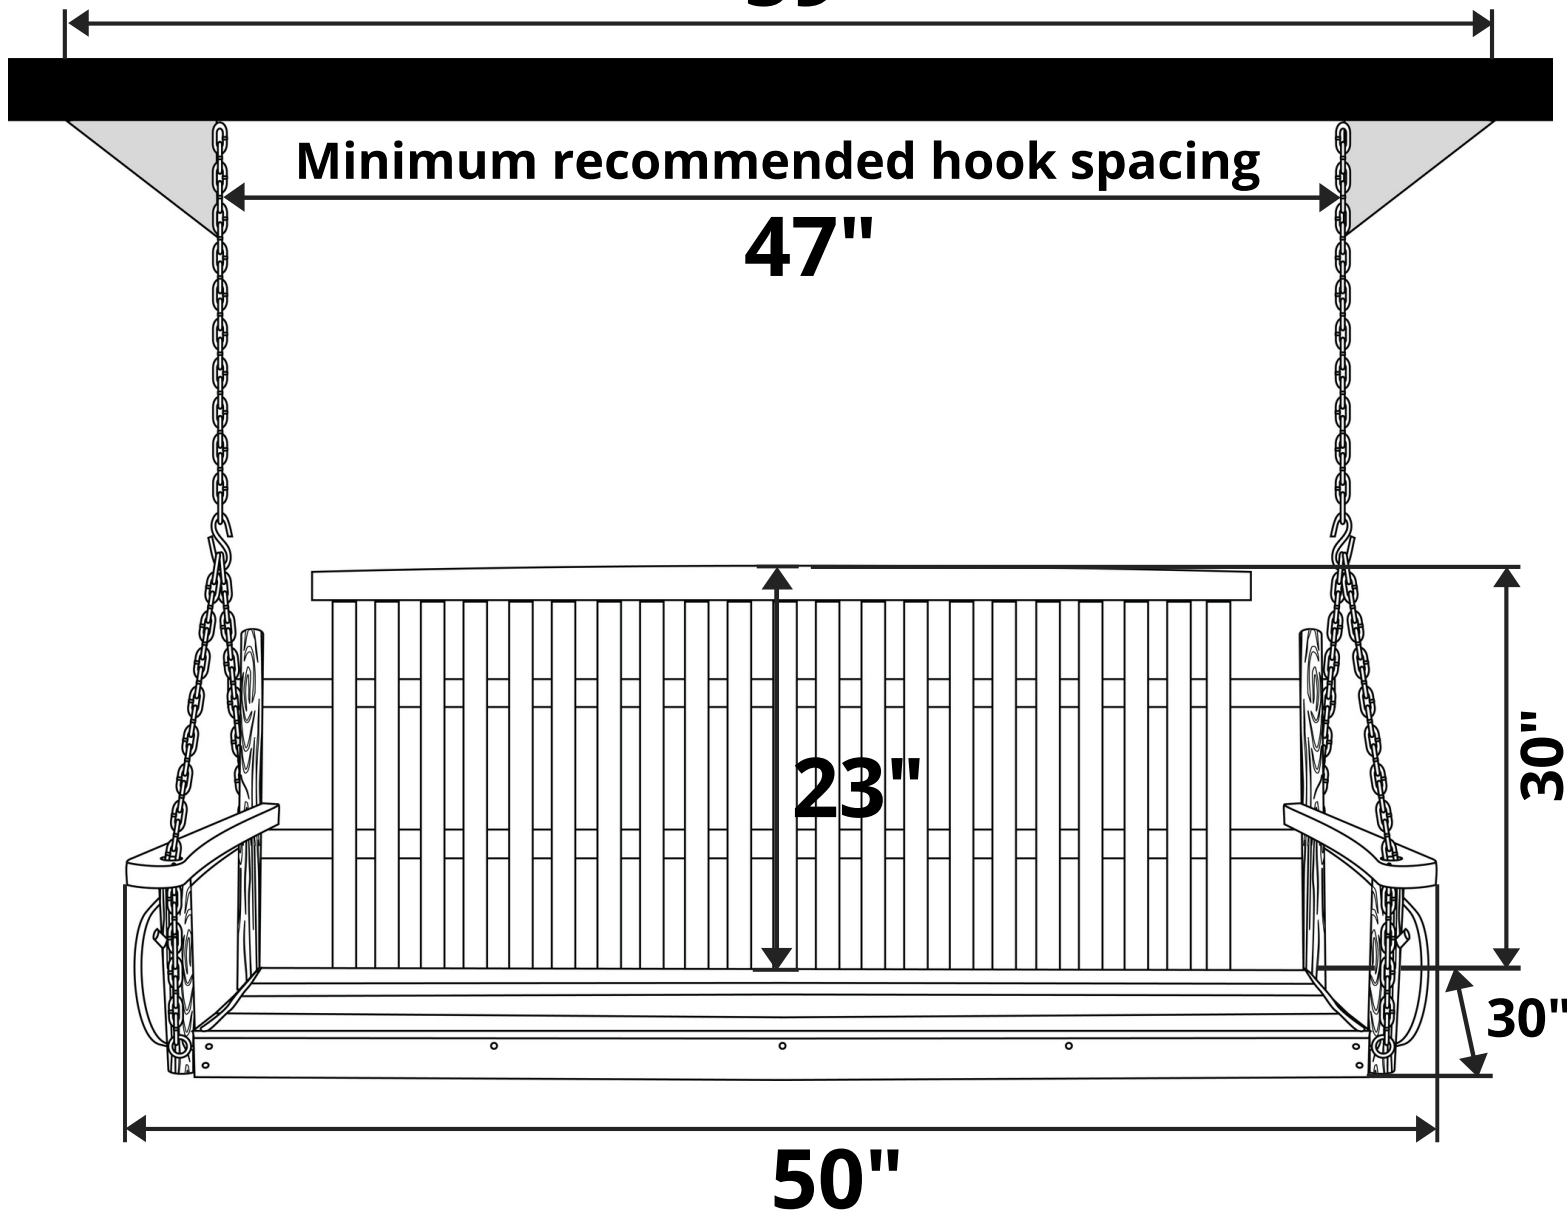

A&L Furniture Co. Hickory Porch Swing

Length Option: 4 Foot

Maximum recommended hook spacing

59"

Minimum recommended hook spacing

47"

Recommended Seat Cushion Size: 41x17 in.

Product Weight: 38 lbs

Weight Capacity: 500 lbs