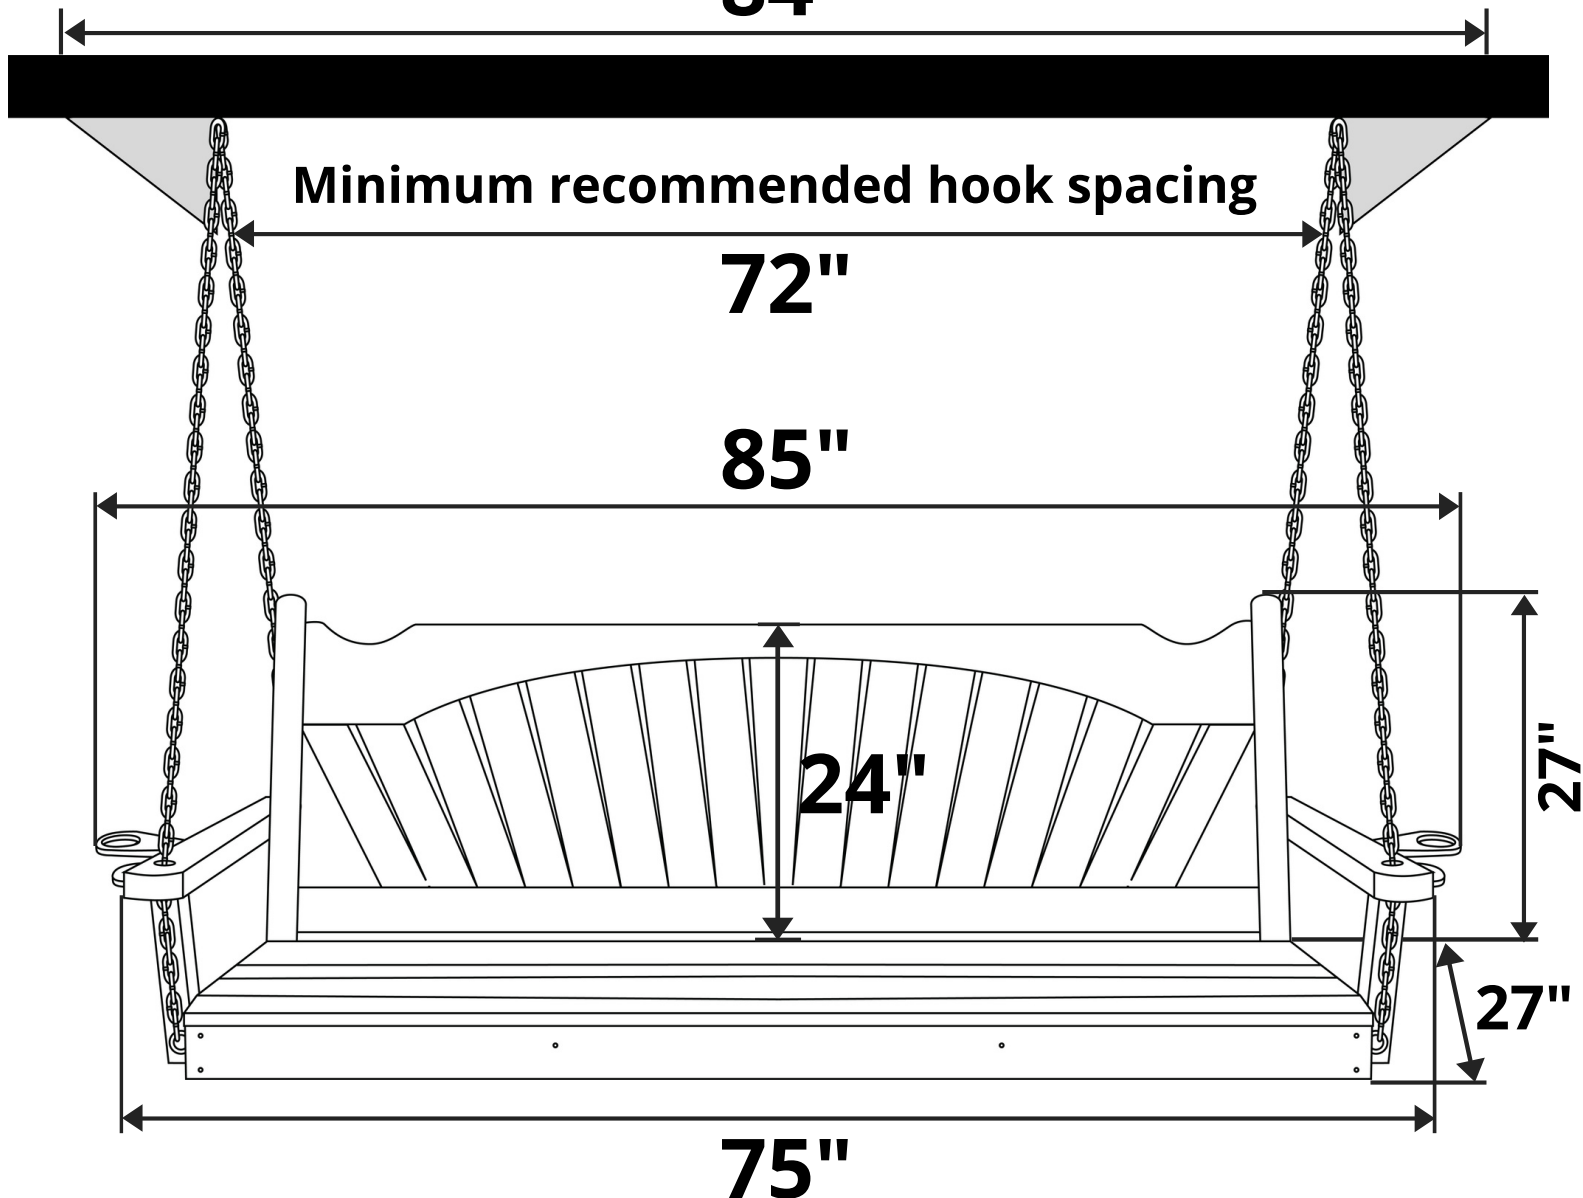

A&L Furniture Co. Fanback Porch Swing

Length Option: 6 Foot

Maximum recommended hook spacing

84"

Minimum recommended hook spacing

72"

85"

24"

27"

27"

75"

Recommended Seat Cushion Size: 68x17 in.

Product Weight: 80 lbs

Weight Capacity: 500 lbs